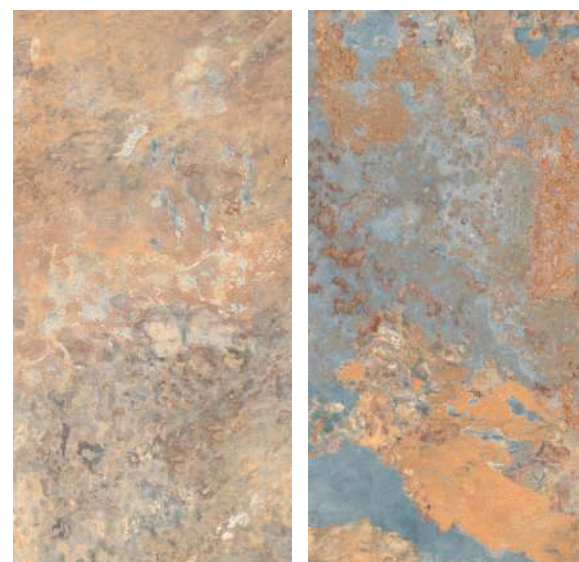

23.5x48.3cm **P030pz**

MOSAICO
SLATE NATURAL

37x37cm **P022pz**

Slate Teselas Natural 49.1x98.2cm rect **P058m2**

Slate Teselas Natural 31.6x63.7cm. **P042m2**

DECO EPOQUE 1

DECO EPOQUE 2

EPOQUE BLANCO