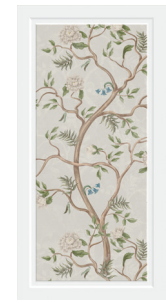

## GRIGIO 60X120 / 24"X48"

NEVE RECT  
60X120 / 24"X48" M79/M

LARIO BIANCO RECT  
60X120 / 24"X48" M78/M

LECCO BIANCO RECT  
60X120 / 24"X48" M78/M

GERA AVORIO RECT  
60X120 / 24"X48" M78/M

AREGNO BIANCO RECT  
60X120 / 24"X48" M78/M