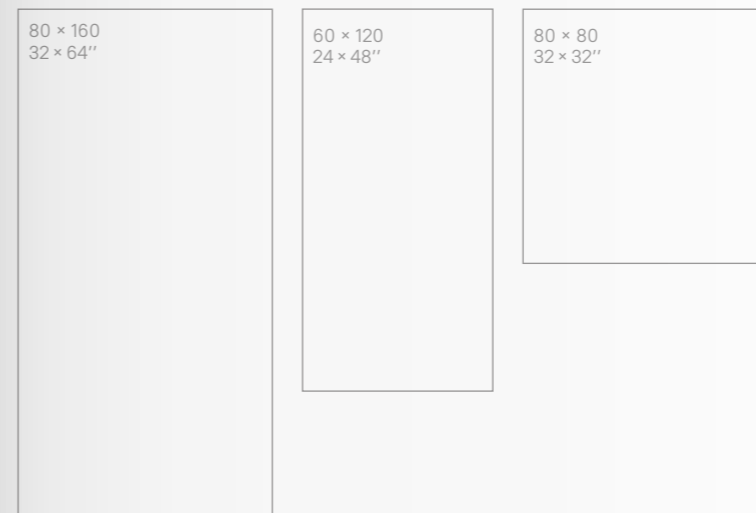

Make your interior unique and memorable with the Magmas collection.

One more cup of Coffee

MAGMAS MM

MM 00 ivory

| cm | in |
|----------|---------|
| 60 × 120 | 24 × 48 |
| 80 × 80 | 32 × 32 |
| 80 × 160 | 32 × 64 |