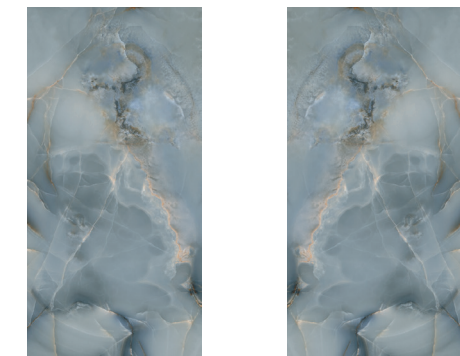

MIRROR ONICE SKY A POL RECT 60X120/24"X48" L32/M

MIRROR ONICE SKY B POL RECT 60X120/24"X48" L32/M