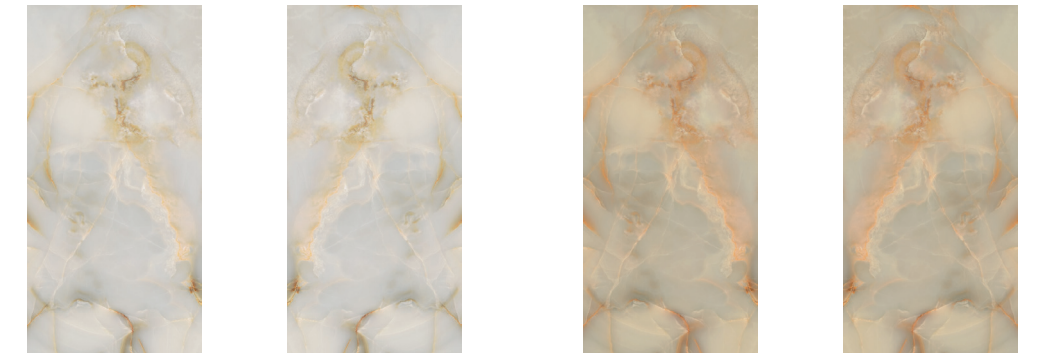

60X120/24"X48"

MIRROR ONICE NACAR A POL RECT 60X120/24"X48" L32/M

MIRROR ONICE NACAR B POL RECT 60X120/24"X48" L32/M

MIRROR ONICE HONEY A POL RECT 60X120/24"X48" L32/M

MIRROR ONICE HONEY B POL RECT 60X120/24"X48" L32/M

COMPOSICIÓN MIRROR - MIRROR COMPOSITION