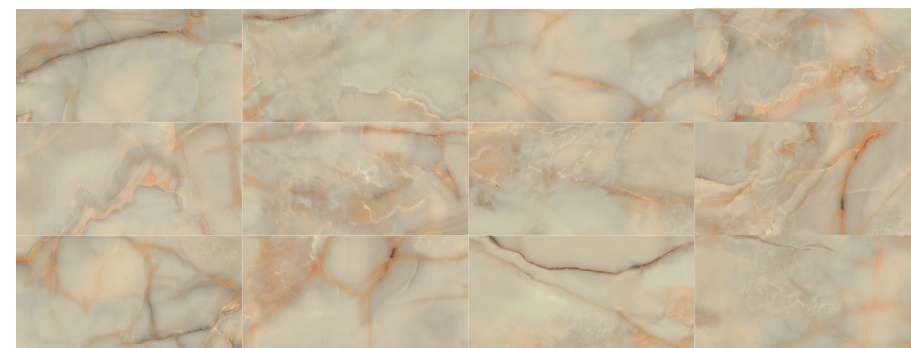

VARIACIÓN DE DISEÑO - GRAPHIC FACES