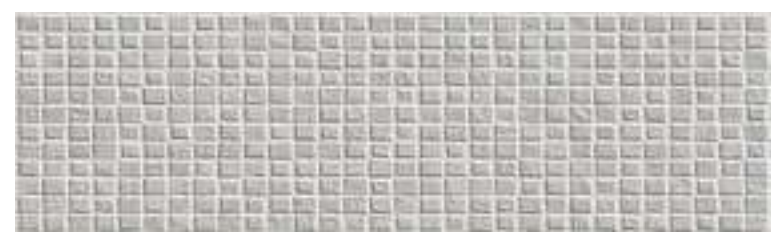

EVANTON

GREY

WHITE BODY | PASTA BLANCA

30x100cm Rect.

12"x39" Rect.

Wall Tile: Elevation Grey 29x100 Rect. · Project Grey 29x100 Rect. · Decor Reverse Grey 29x100 Rect. · Floor Tile: Elevation Grey 60x60 · Life Natural 22,3x90 Rect. · Life Natural 14,5x90 Rect.

ELEVATION

ELEVATION

29x100 Rect.
11'x39" Rect.

WHITE BODY | PASTA BLANCA

Elevation Grey
29x100cm Rect. **B-100**

Project Grey
29x100cm Rect. **B-98**

Decor Reverse Grey
29x100cm Rect. **S-97**

Decor Acoustic Grey
29x100cm Rect. **B-112**