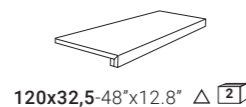

COLOR BODY PORCELAIN TILE / GRES PORCELLANATO COLORATO IN MASSA

CONFORME / ACCORDING TO

UNI EN 14411 - G Bla

I pezzi speciali ed i fondi possono presentare leggere differenze di tonalità fra di loro. / Special pieces and backgrounds can have slightly different shades from one another.

Il bordo può mostrare una piccola diversità cromatica fra la superficie ed il corpo del pezzo ceramico. / There can be a slight colour difference on the edge between the surface and the main ceramic piece.

PEZZI SPECIALI / SPECIAL PIECES

FUMO	RTN FUMO BT120	RTN FUMO G120
CENERE	RTN CENER BT120	RTN CENER G120
TERRACOTTA	RTN TERRA BT120	RTN TERRA BT120
NEVE	RTN NEVE BT120	RTN NEVE G120
CORDA	RTN CORDA BT120	RTN CORDA G120

IMBALLI / PACKAGING

FORMATO NOMINALE NOMINAL SIZE	BORDO EDGE	SPESSORE THICKNESS	SCATOLA / BOX			PALLET		
			PZ/BOX PCS/BOX	MQ/BOX SM/BOX	KG/BOX KG/BOX	BOX/PALLET BOXES/PALLET	MQ/PALLET SM/PALLET	KG/PALLET KG/PALLET
120x278-48"x110"	RECTIFIED	6,5	1	3,336	54,53	20	66,72	1194,60
120x120-48"x48"	RECTIFIED	10	1	1,44	34,55	36	51,84	1263,80
60x120-24"x48"	RECTIFIED	10	2	1,44	33,90	30	43,20	1037,00
60x120-24"x48"	RECTIFIED	6,5	4	2,88	45,45	16	46,08	747,20
5x120-2"x48"	RECTIFIED	6,5	16	0,96	15,15	60	57,60	929,00

CARATTERISTICHE TECNICHE SPECIFICHE / TECHNICAL FEATURES SPECIFICATIONS

	DIN EN 16165 Annex B (DIN 51130) (R)	DIN EN 16165 Annex A (DIN 51097) (A+B+C)	BCR REP. CEC 6/81		DM 14/6/89 N. 236		PENDULUM TEST BS (INGLESE)	PENDULUM TEST AS/NZS 4856:2004 (AUSTRALIANO)	PENDULUM TEST UNE ENV 12633:2003 (SPAGNOLO)	BOT 3000 (DCOF)	
			G.A.	G.B.	C.A.	G.B.					AVERAGE VALUE
RETINA 6,5 mm	R9	A	>0.4	>0.4	>0.4	>0.4	>25	>25	1	>0,42	
RETINA 10 mm	R10	A	>0.4	>0.4	>0.4	>0.4	>36	>35	1	>0,42	

Caratteristiche Tecniche Gres Porcellanato
Technical Specifications Porcelain Stoneware

CONFORME / ACCORDING TO

UNI EN 14411 - G Bla