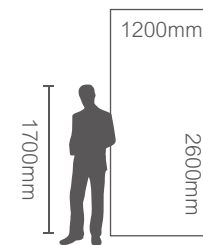

MN016AP261206
MN016AY261206

保加利亚灰中灰
Bulgaria Medium Gray

1200x2600mm
干粒抛 / 数码哑光
Nanotech Polished / Satin(Matt)

SURFACE CONTINUITY (Faces Supplied Randomly)

A-B

MORE ROOM

MN016AP261206 / MN016AY261206
保加利亚灰中灰 Bulgaria Medium Gray

MN017BP261206
MN017BY261206

保加利亚灰深灰
Bulgaria Dark Grey

1200x2600mm
干粒抛 / 数码哑光
Nanotech Polished / Satin(Matt)

SURFACE CONTINUITY (Faces Supplied Randomly)

A-B

MN017BP261206 / MN017BY261206
保加利亚灰深灰 Bulgaria Dark Grey