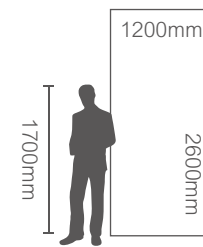

MN016AP261206
MN016AY261206

保加利亚灰中灰
Bulgaria Medium Gray

1200x2600mm
干粒抛 / 数码哑光
Nanotech Polished / Satin(Matt)

SURFACE CONTINUITY (Faces Supplied Randomly)

A-B

MORE ROOM

MN016AP261206 / MN016AY261206
保加利亚灰中灰 Bulgaria Medium Gray

MN017BP261206
MN017BY261206

保加利亚灰深灰
Bulgaria Dark Grey

1200x2600mm
干粒抛 / 数码哑光
Nanotech Polished / Satin(Matt)

SURFACE CONTINUITY (Faces Supplied Randomly)

A-B

MN017BP261206 / MN017BY261206
保加利亚灰深灰 Bulgaria Dark Grey