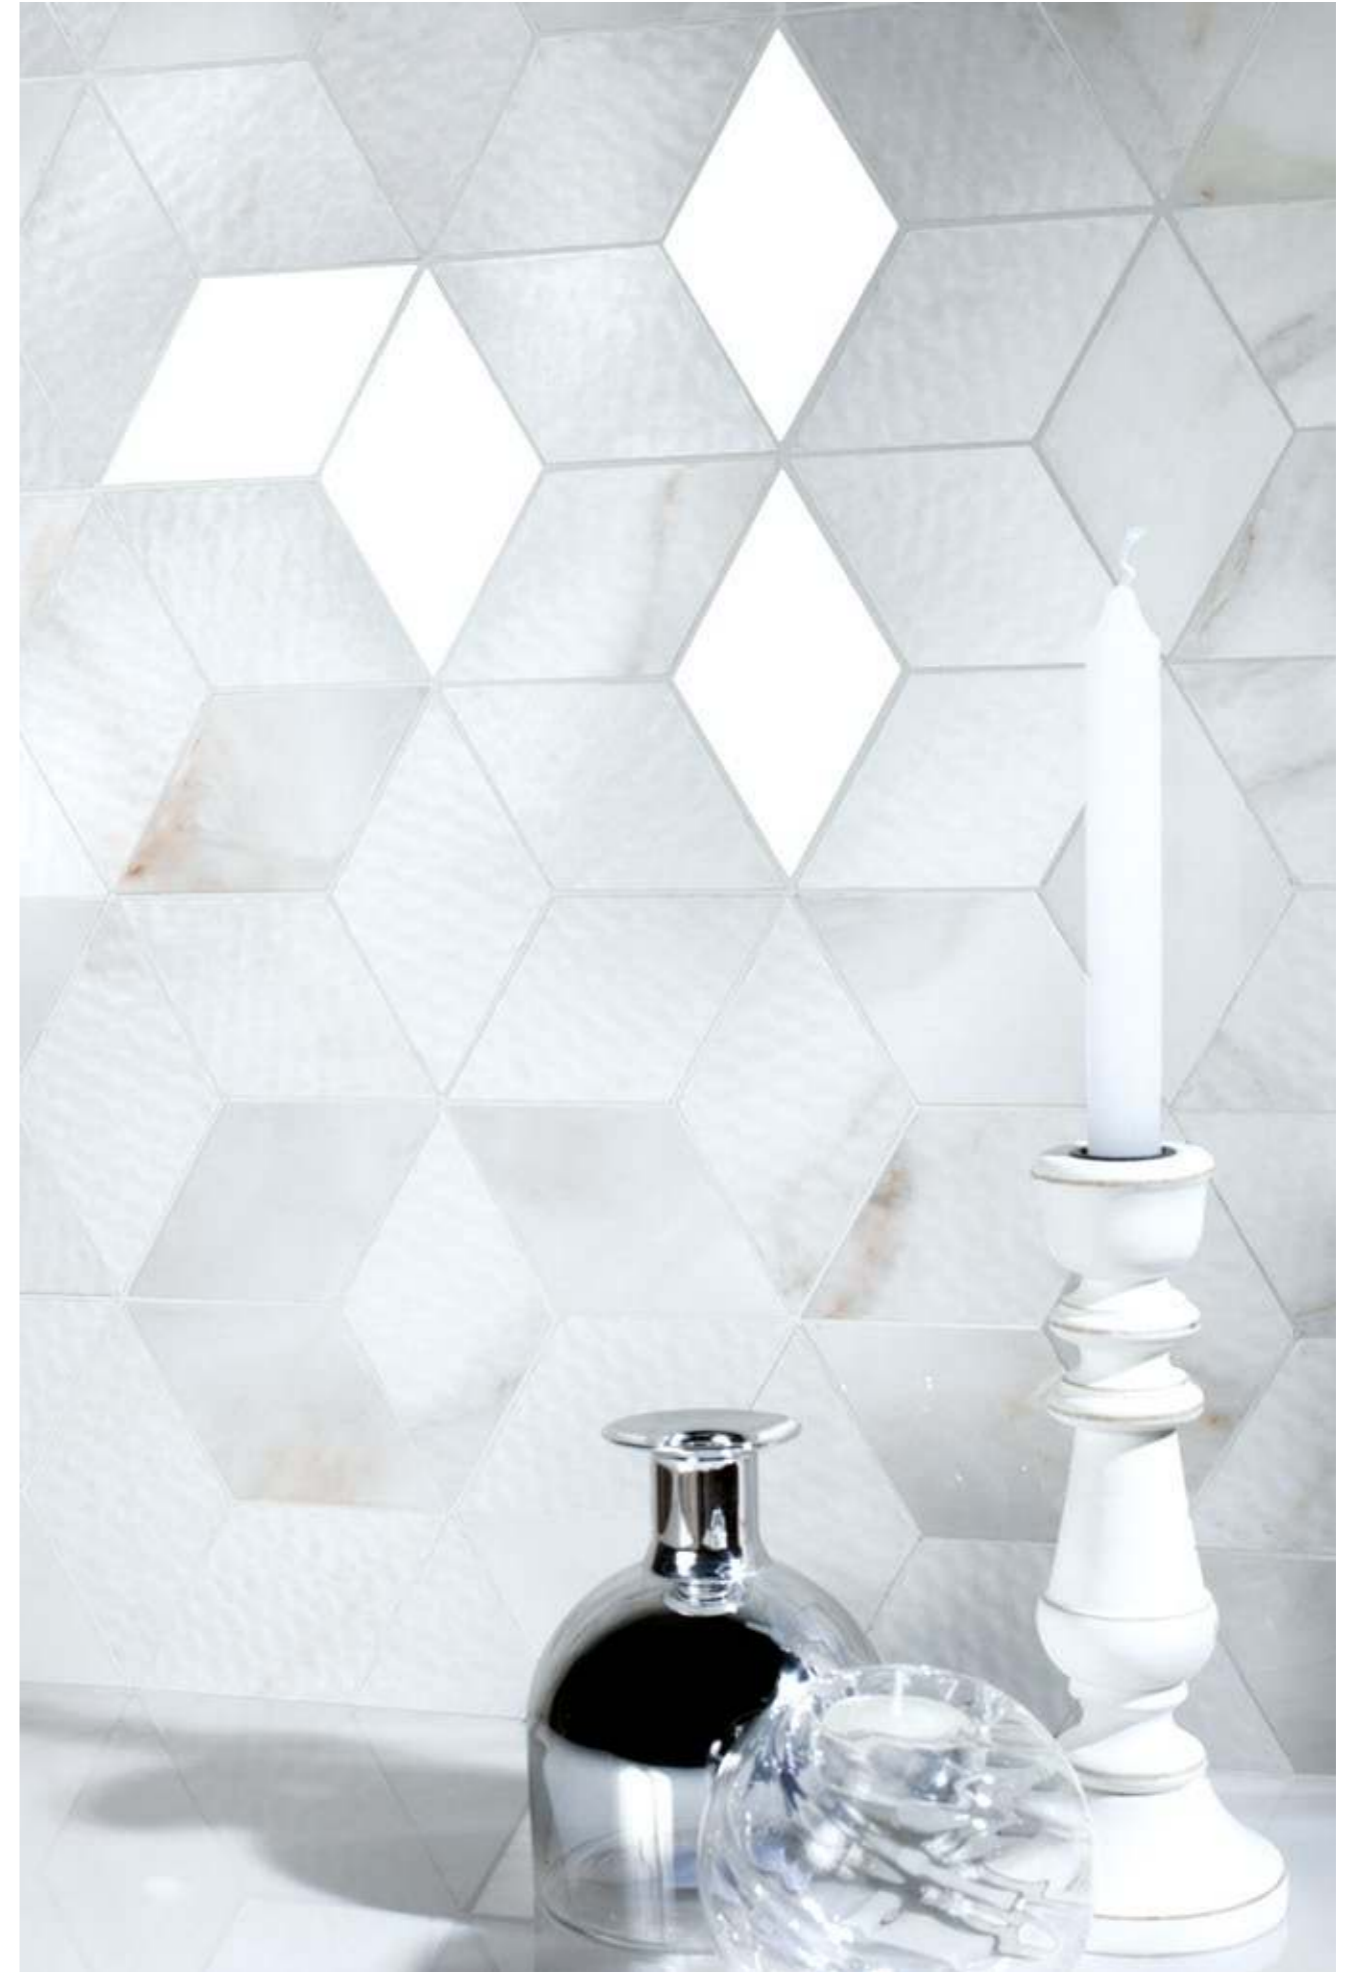

FORLI 25X25 CM