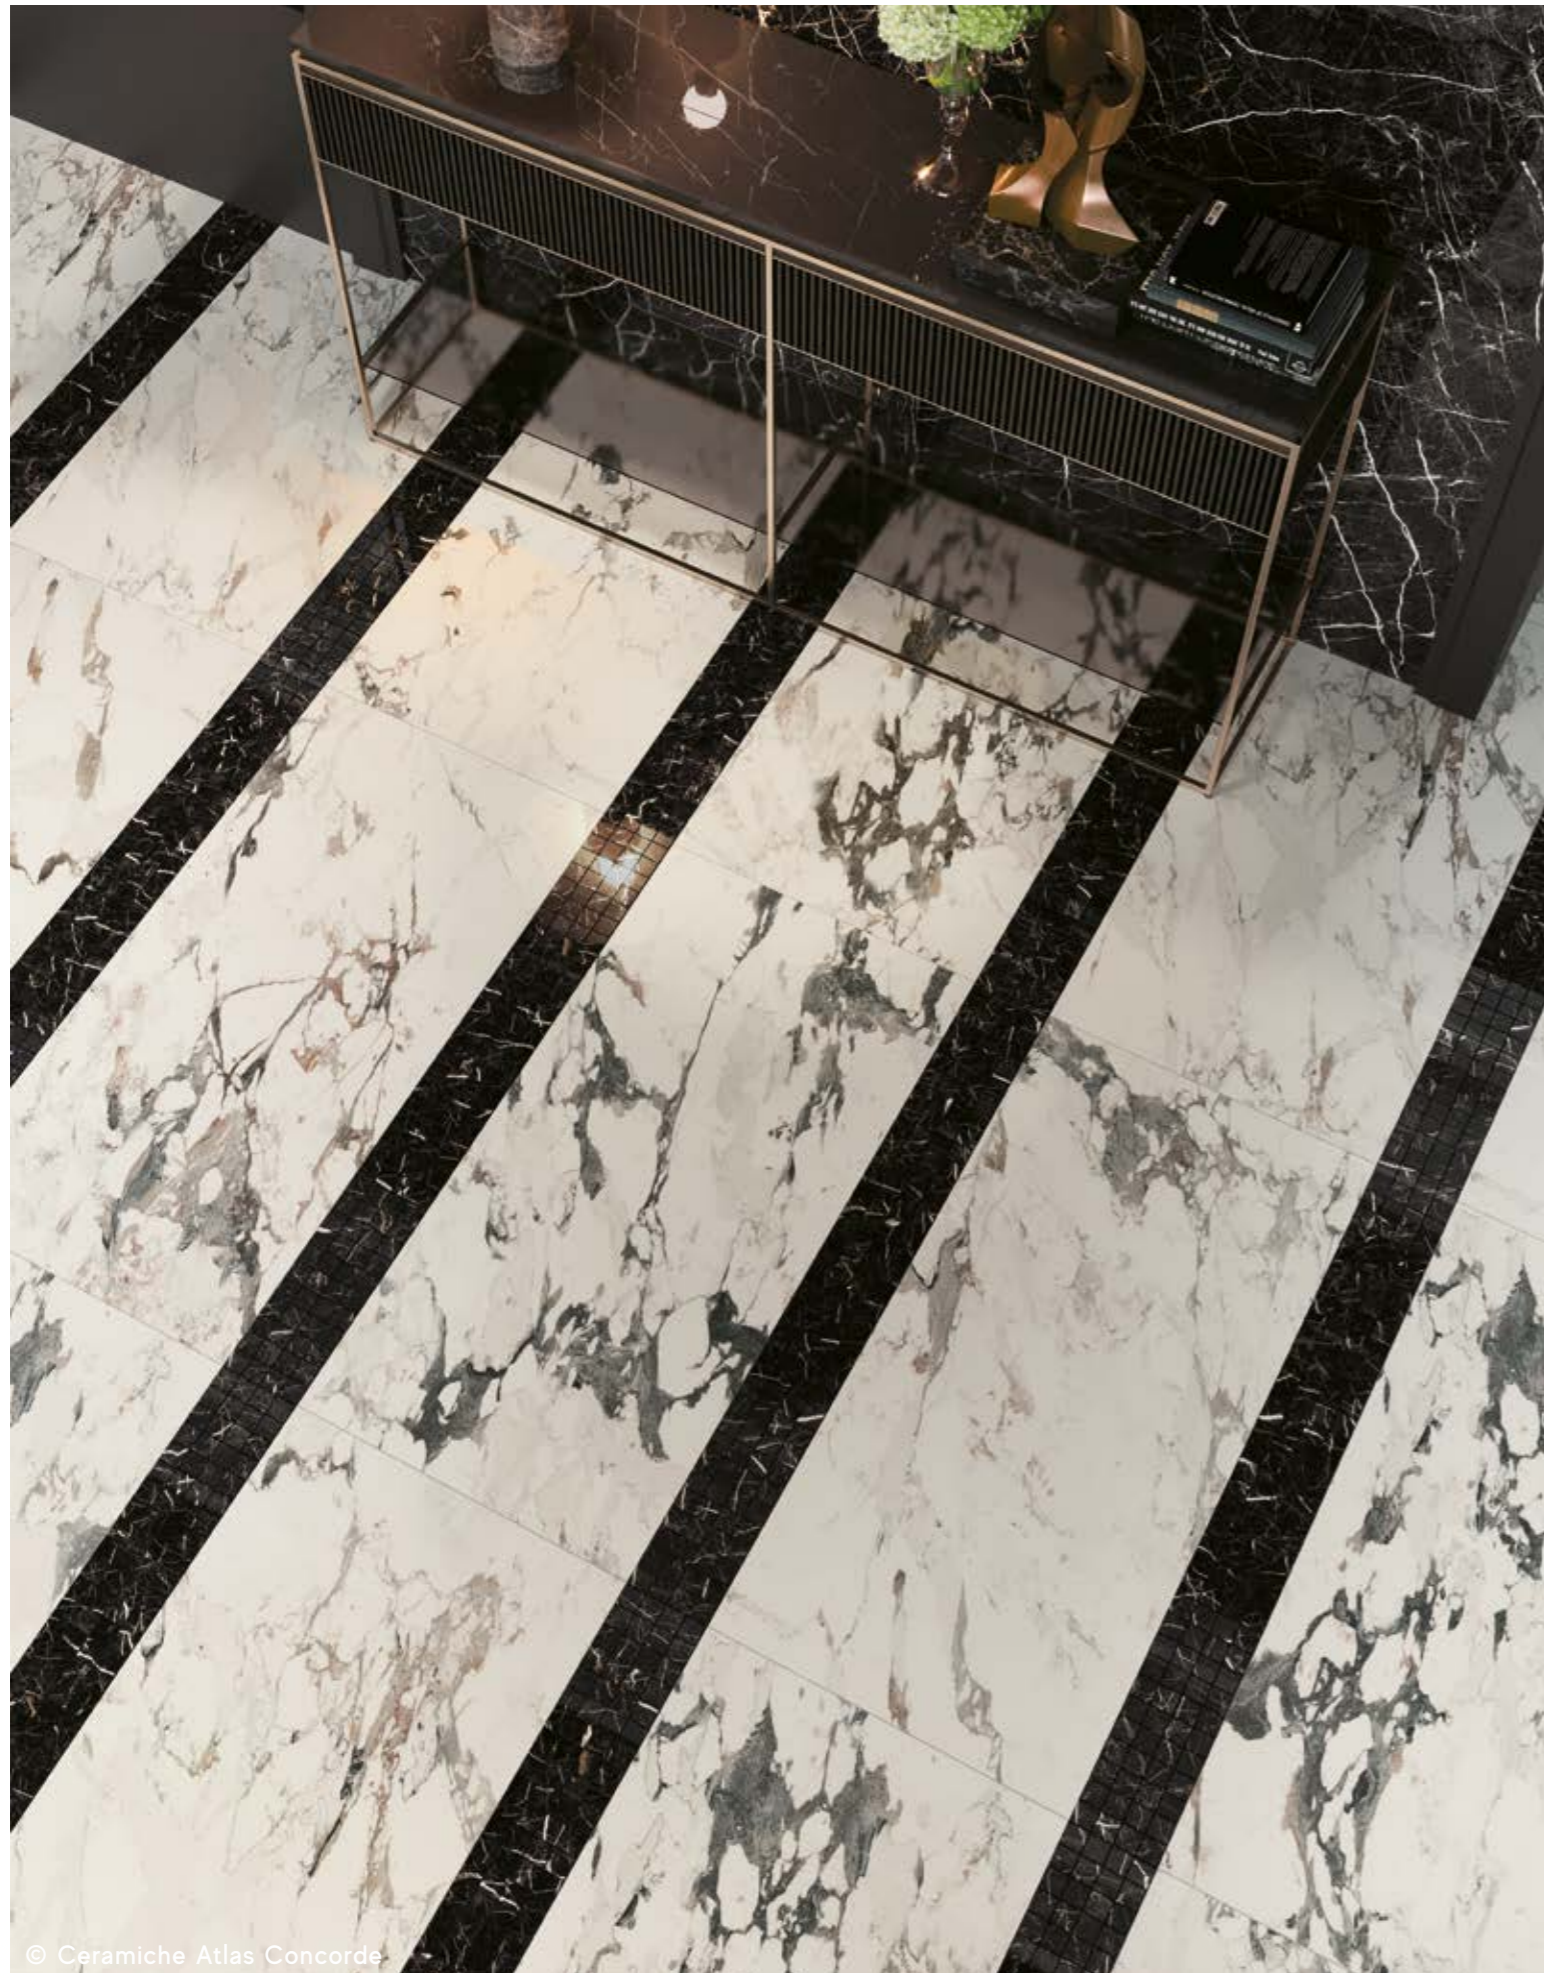

© Ceramiche Atlas Concorde