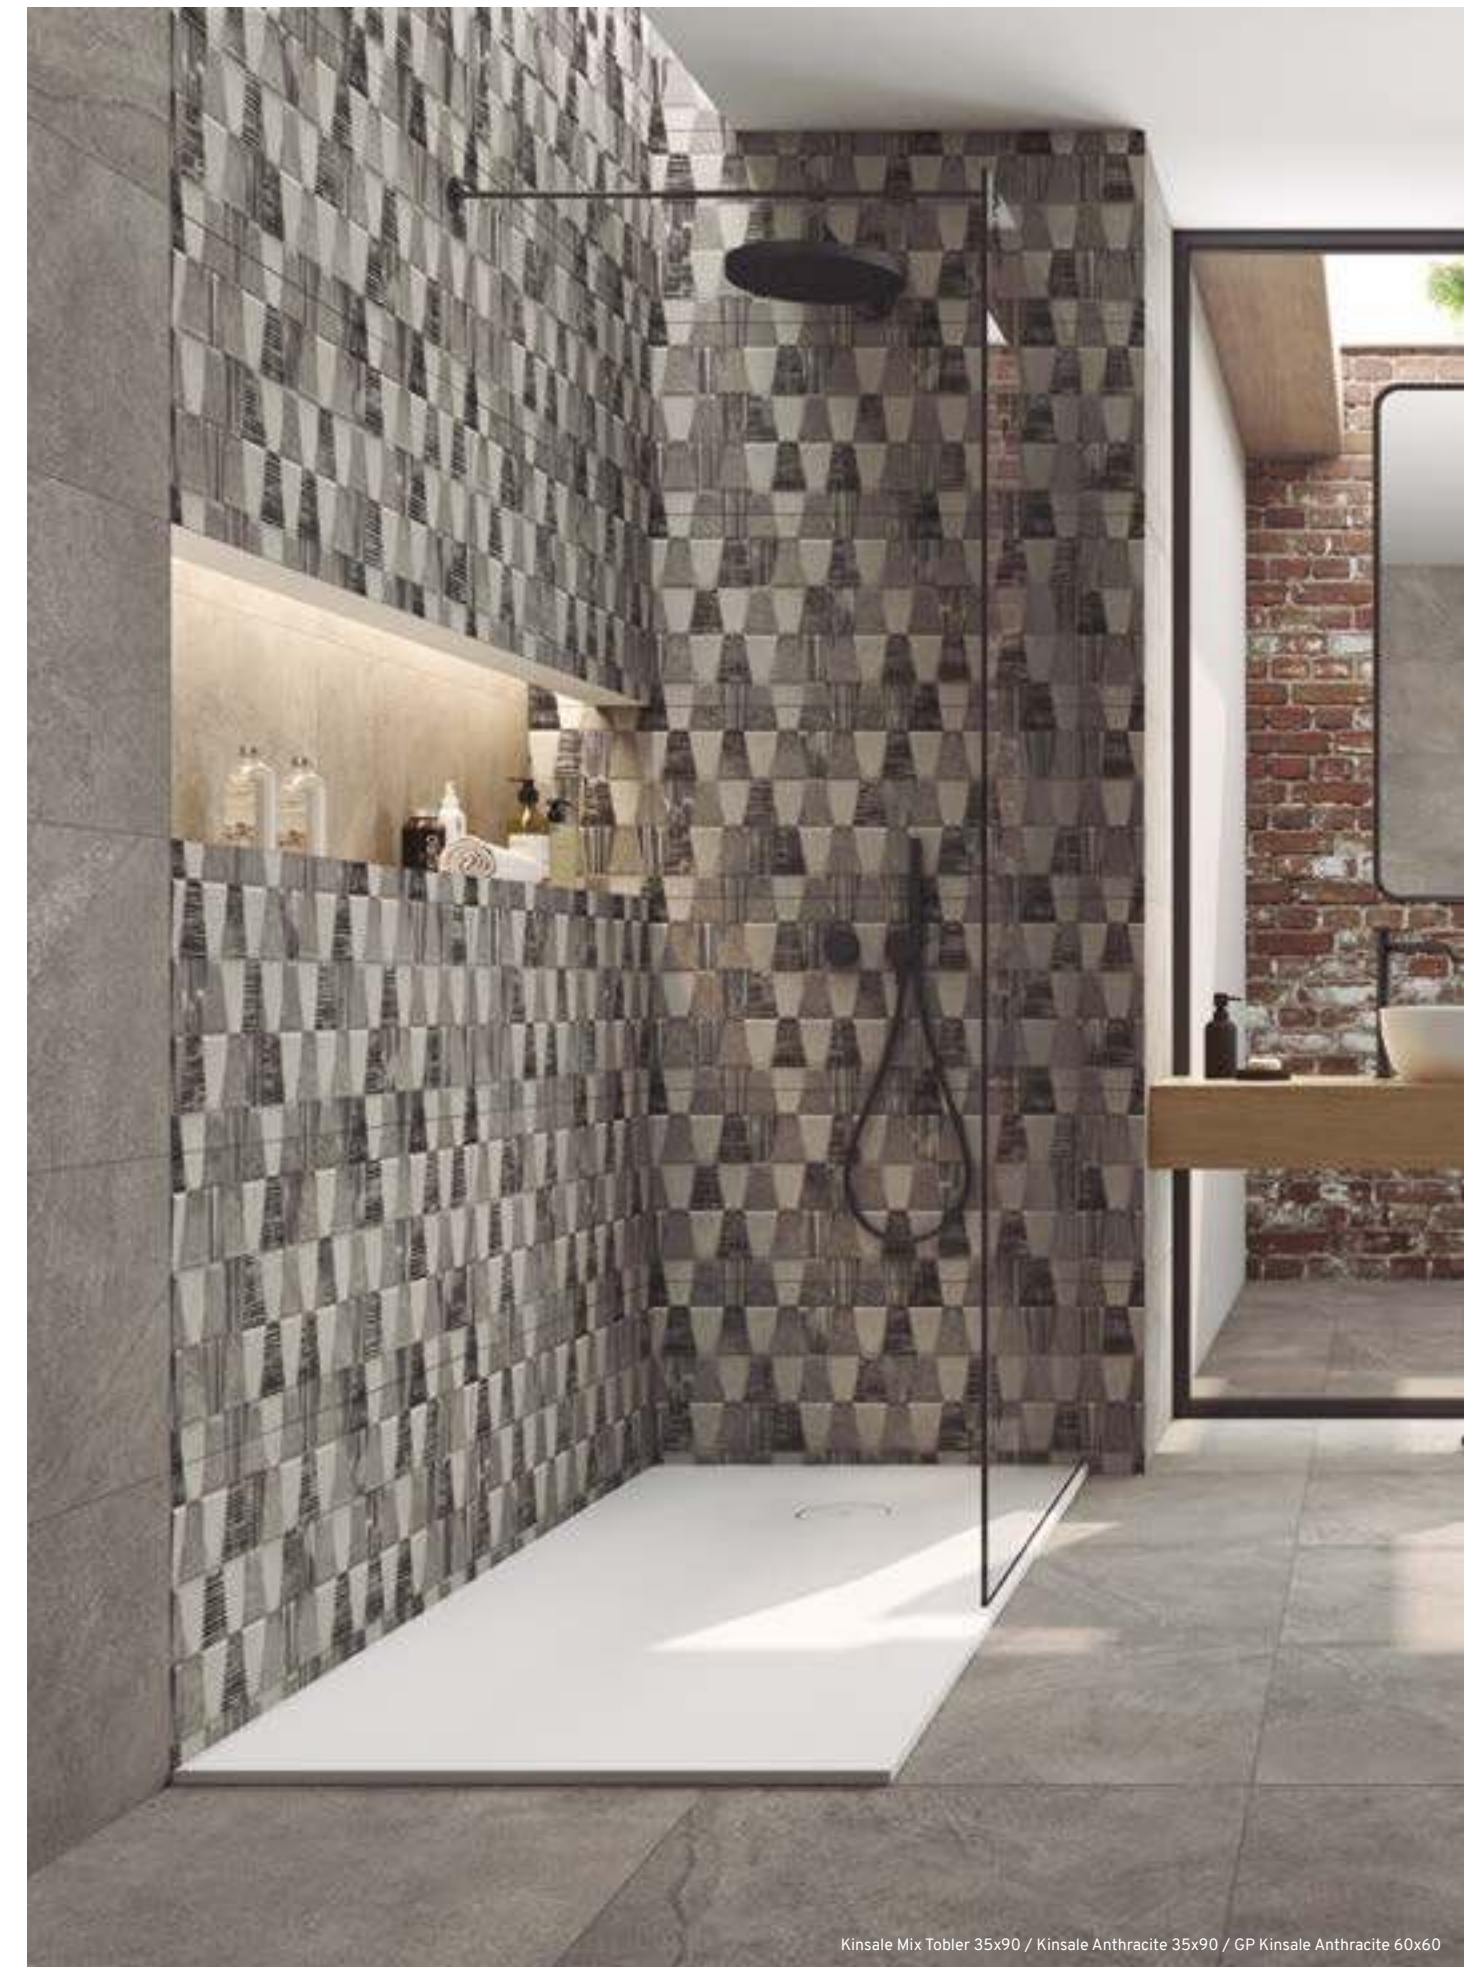

Kinsale Mix Tobler 35x90 / Kinsale Anthracite 35x90 / GP Kinsale Anthracite 60x60