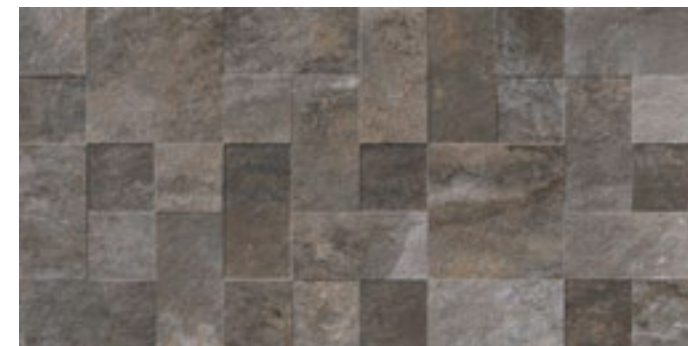

JDK760 MIDAS 45X90 ANTRACITA **B37**

SALONI COLLECTION