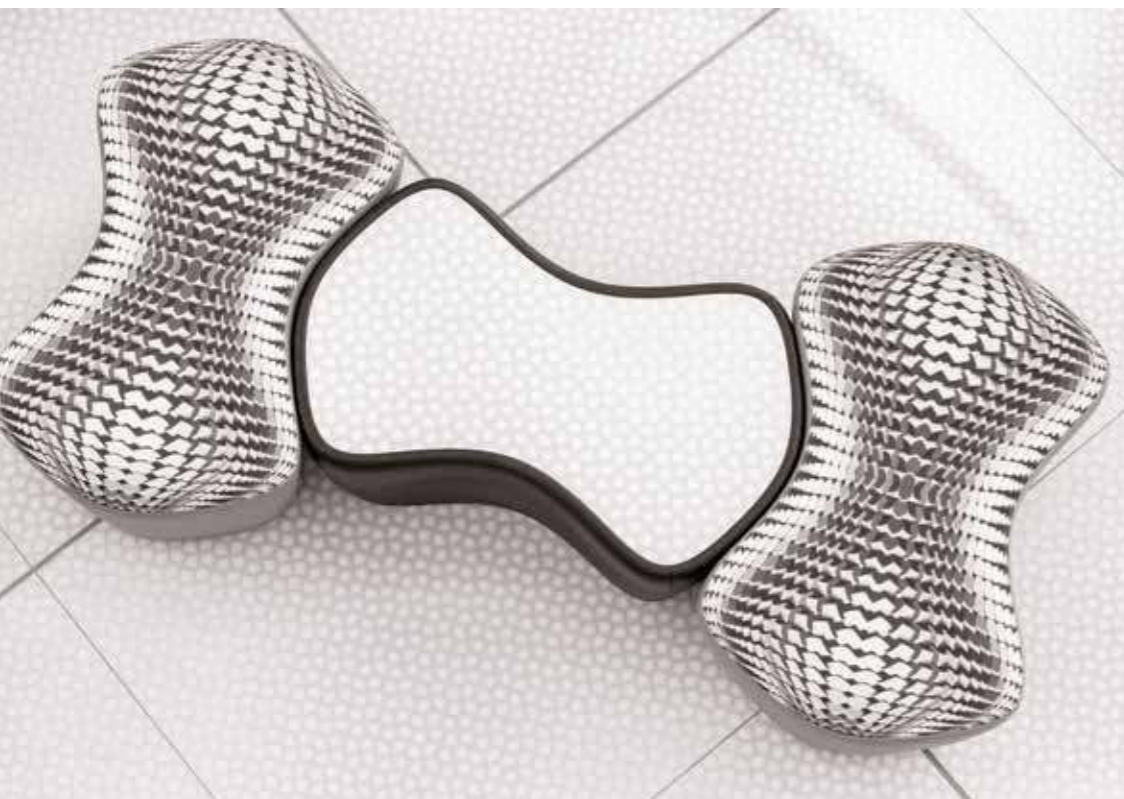

reddot award 2016
best of the best

/ Warszawa
Warsaw Spire
Laminam 5
Design, Star Maker
<
^