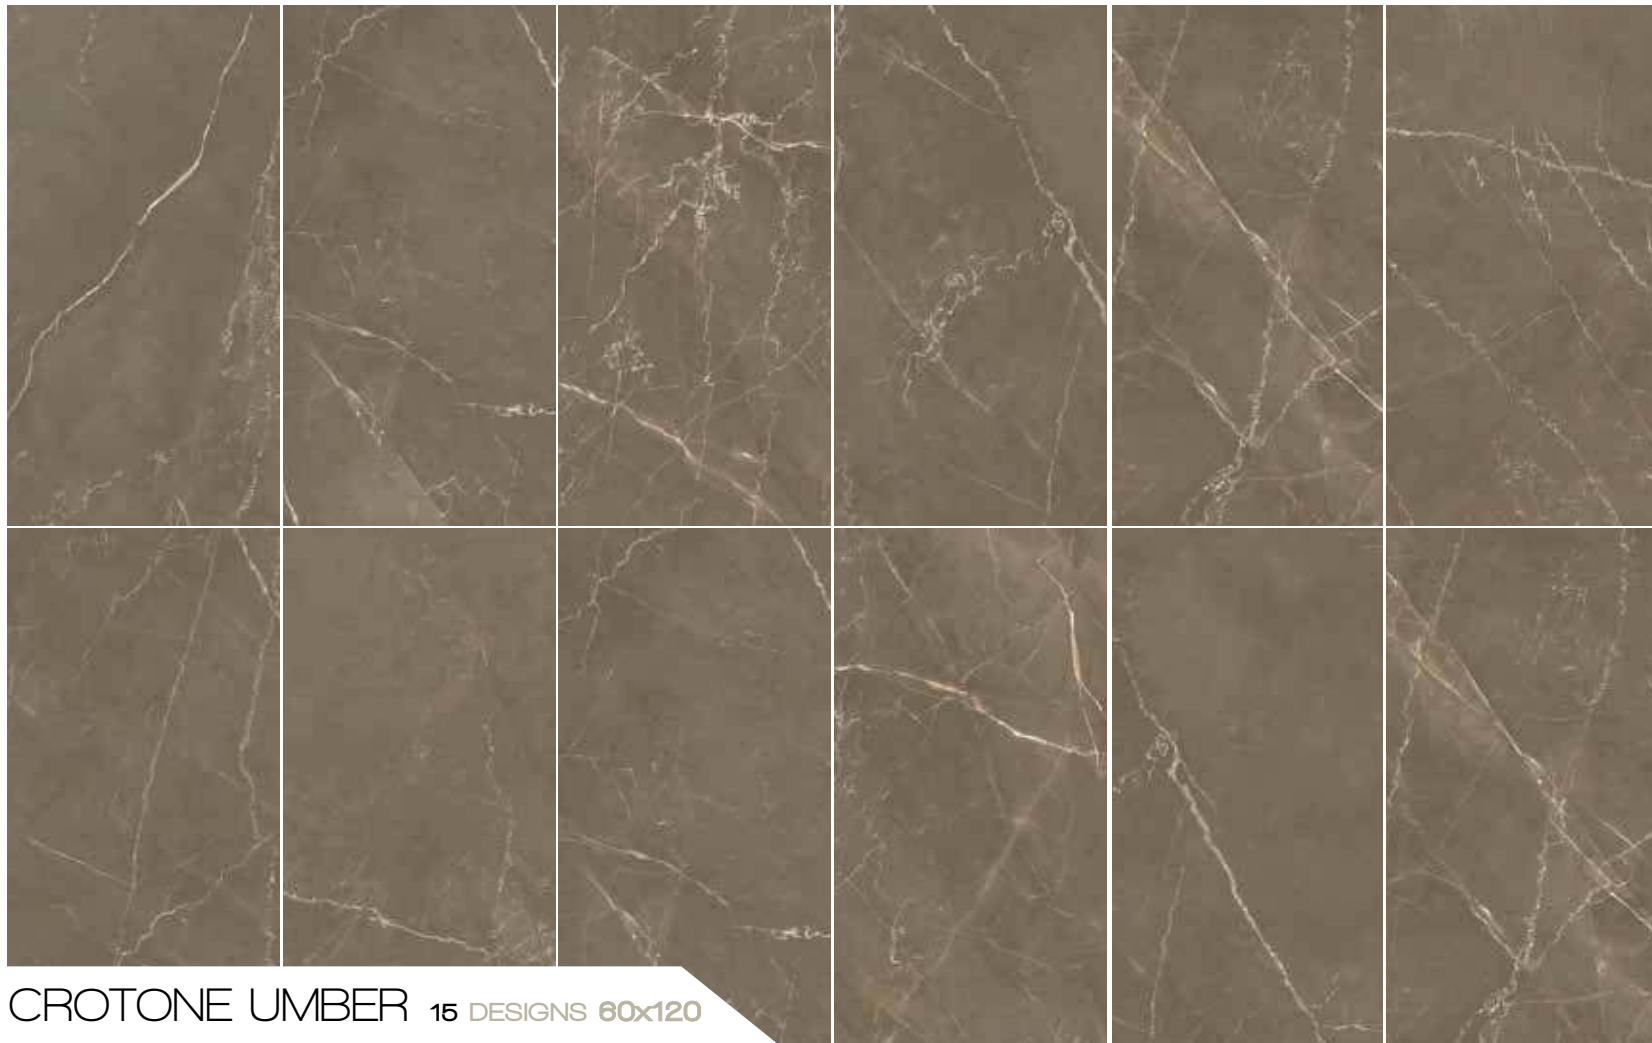

TAU

Wall and Floor Tile Crotone Tan 60x120.

CROTONE SAND 15 DESIGNS 60x120

Floor tile Crotone Sand 60x120. Wall tile Crotone Sand 30x90.

CROTONE UMBER 15 DESIGNS 60x120

Floor tile Crotone UMBER 60x120. Wall tile Crotone UMBER 30x90.