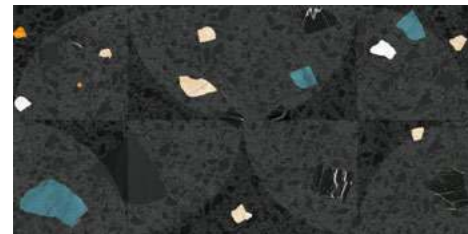

  30x60

NB\_P0019 Cray calculus 30x60

ND\_P0021 Cray rope 30x60

NB\_P0023 Cray light geometry 30x60

ND\_P0024 Cray space 30x60

NB\_P0022 Cray dark geometry 30x60

   60x60

NP\_P0003 Cray light shards 60x60

NP\_P0002 Cray dark shards 60x60

cm	Number of tiles	m <sup>2</sup>	Kg	m <sup>2</sup>
30x60	10	1.2	18.5	57.6
60x60	3	1.08	23.00	43.20

NRL\_P0019 Cray calculus 30x60  
 NRL\_P0023 Cray light geometry 30x60  
 NP\_P0003 Cray light shards 60x60