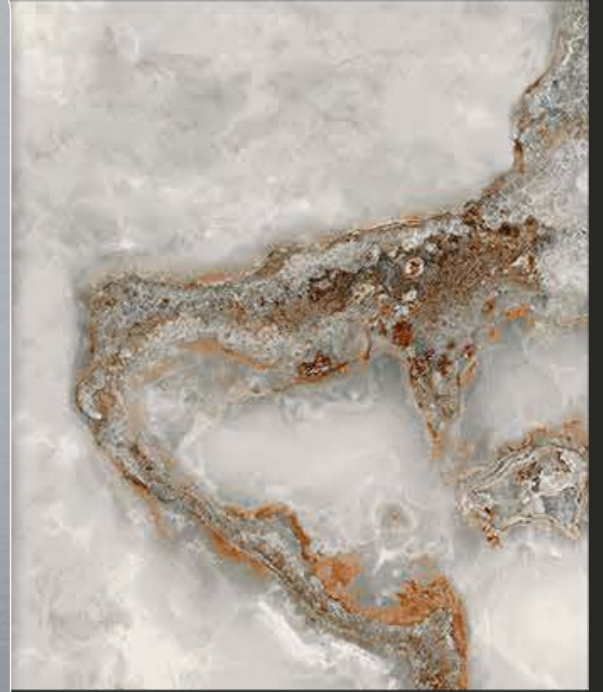

DECORATION GOES EXOTIC

Evoking nature at its most energetic, DANAE is a series that pays tribute to the semi-precious Mexican agate filled with subtle nuances and details. Crystalline blue forms background for deeply glowing golden waves and veining that turns this series into a decorative jewel.

Cr. Lux Danae Navi 120x120 cm

Esmeralda

Opalo

Cr. Lux Danae Opalo 60x120 cm

Esmeralda

Navi

Esmeralda

Navi