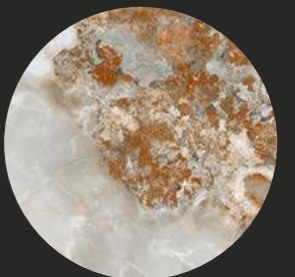

PALLET

Cr. Lux Danae Esmeralda 120x120 cm

Navi

Opalo