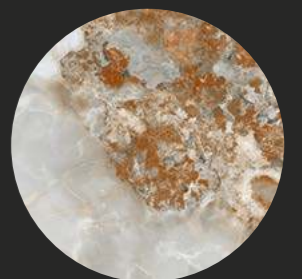

DECORATION GOES EXOTIC

Evoking nature at its most energetic, DANAE is a series that pays tribute to the semi-precious Mexican agate filled with subtle nuances and details. Crystalline blue forms background for deeply glowing golden waves and veining that turns this series into a decorative jewel.

Cr. Lux Danae Esmeralda

Cr. Lux Danae Navi

Cr. Lux Danae Opalo

PALLET

Cr. Lux Danae Esmeralda 60x120 cm

Navi

Opalo

PALLET