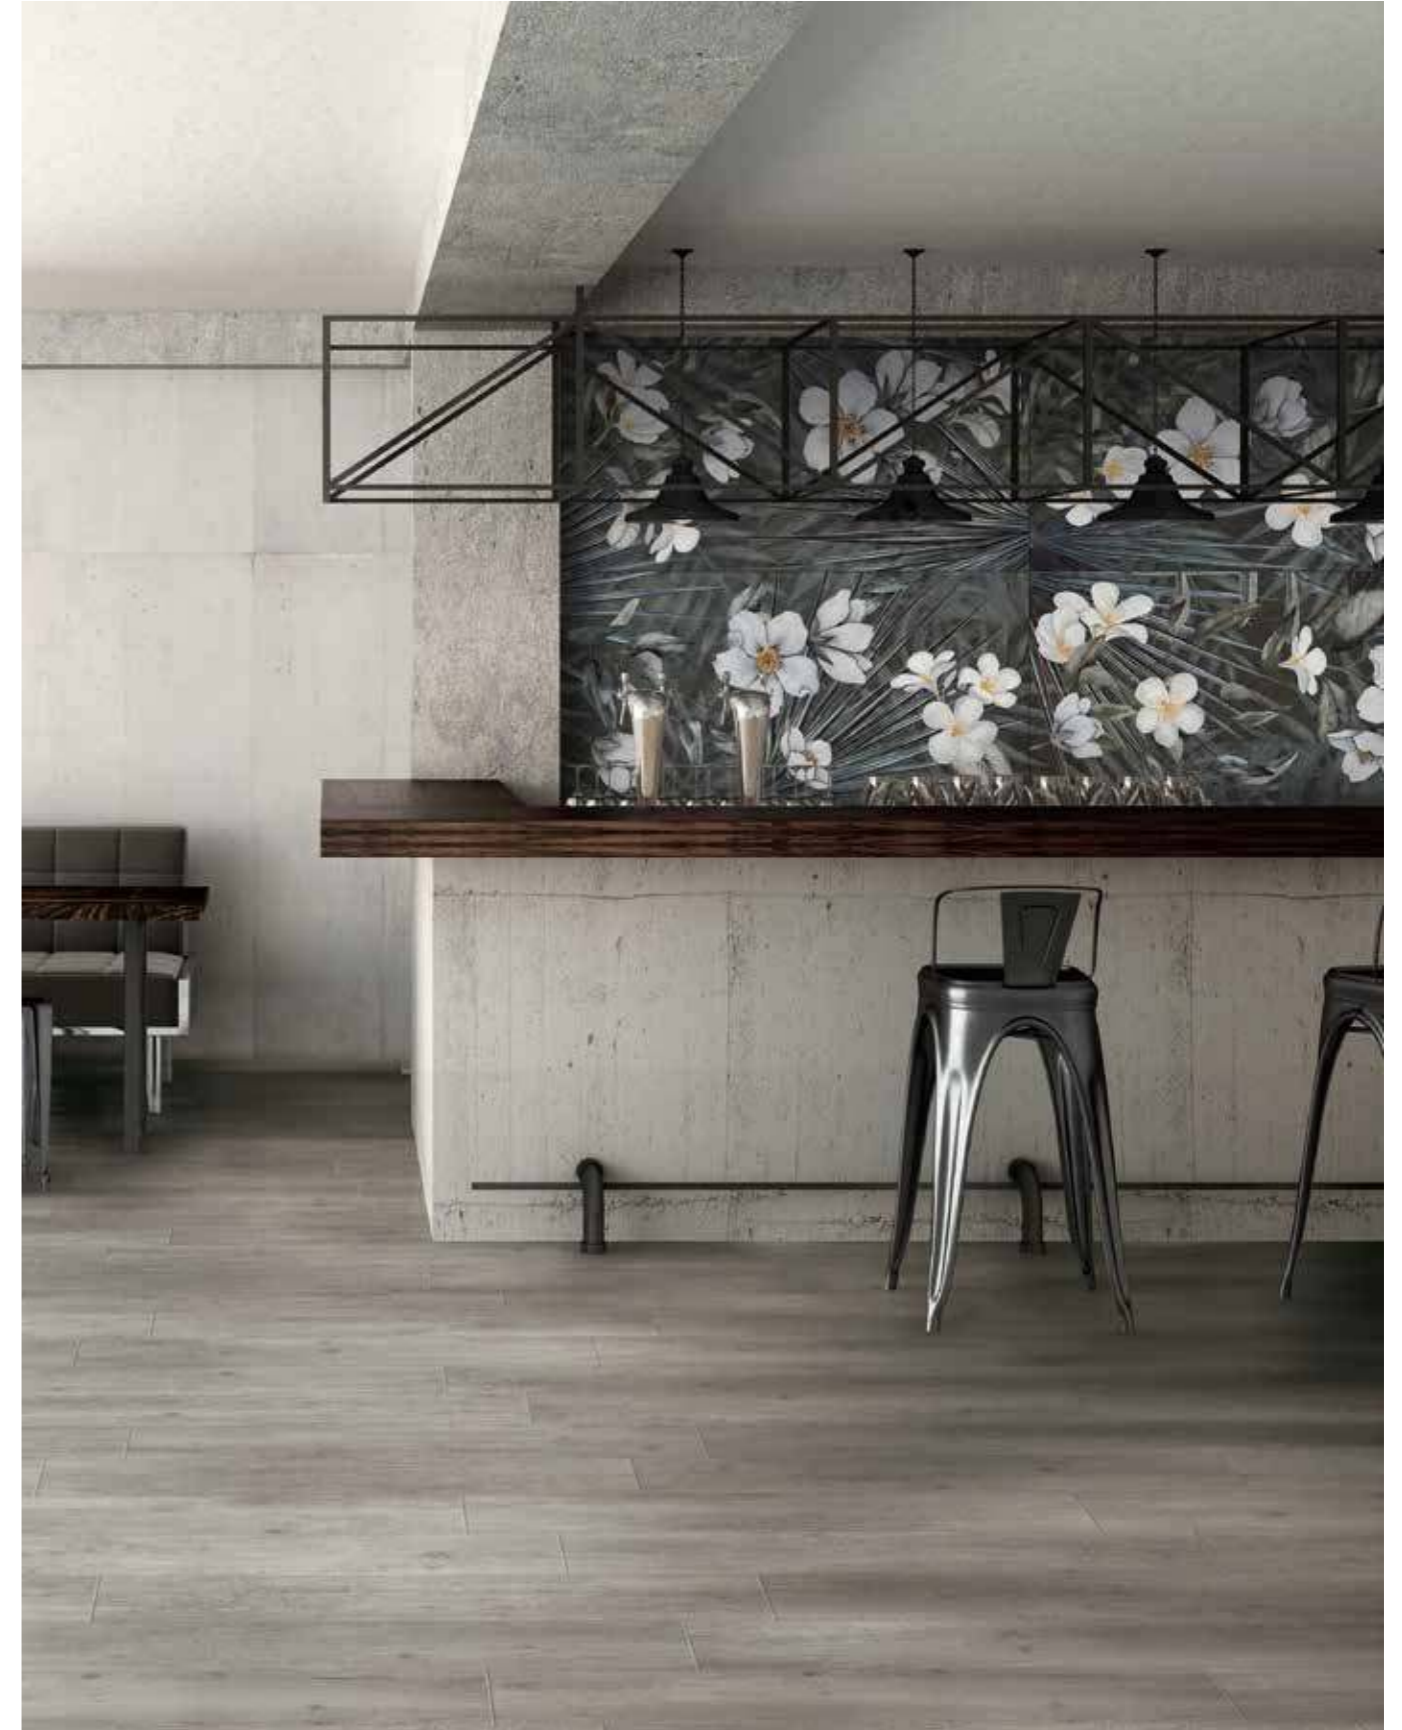

wall: UNIVERSAL MONOI | 61,0x122,2 cm R_24"x48" R
floor: DECAPÉ GRIGIO | 20,2x122,2 cm R_8"x48" R

UNIVERSAL

wall: UNIVERSAL MONOI | 61,0x122,2 cm R_24"x48" R
floor: GREY SOUL LIGHT | 61,0x61,0 cm R_24"x24" R