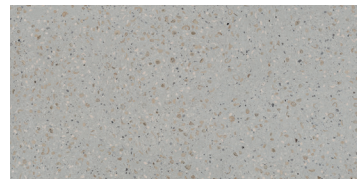

ABYSS GREY RECT
60X120/24"X48" M43/M

C3 R11 ANTI-SLIP ABYSS GREY RECT
60X120/24"X48" M59/M