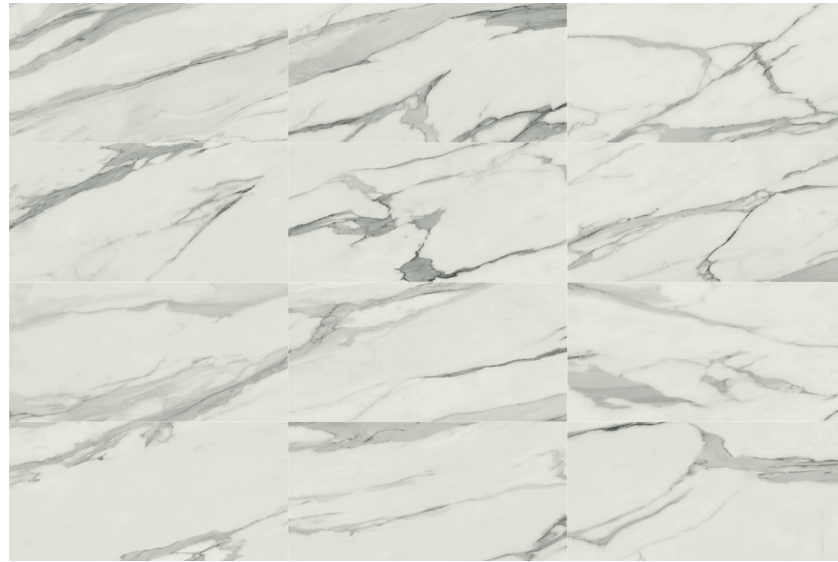

VARIACIÓN DE DISEÑO · GRAPHIC FACES

SYMBOLS · SIMBOLOGÍA

P PORCELÁNICO / PORCELAIN TILES / GRÈS CERÁME

M MATE/ MATT / MAT

☼ ANTIHELO/FROST PROOF RÉSISTANT AU GEL

◻ RECTIFICADO /RECTIFIED / RECTIFIÉ

☼ ESMALTE PULIDO / GLAZE POLISHED SHINY
ÉMAIL POLI BRILLANT

V2 VARIACION LEVE / SLIGHT VARIATION / LÈGERÉ VARIATION

RU5 USO RECOMENDADO / RECOMMENED USE - RU5

RU4 USO RECOMENDADO / RECOMMENED USE - RU4

◻ VARIACIÓN DE DISEÑO PIEZAS /
GRAPHIC FACES PIECES / TAMPONS DIFFÉRENTS PIÈCES:
60X120 - 12 PIEZAS/PIECES
60X60 - 24 PIEZAS/PIECES

ROSETON SELIMA SHINE 60X60/ STATUARY SHINE 60X60