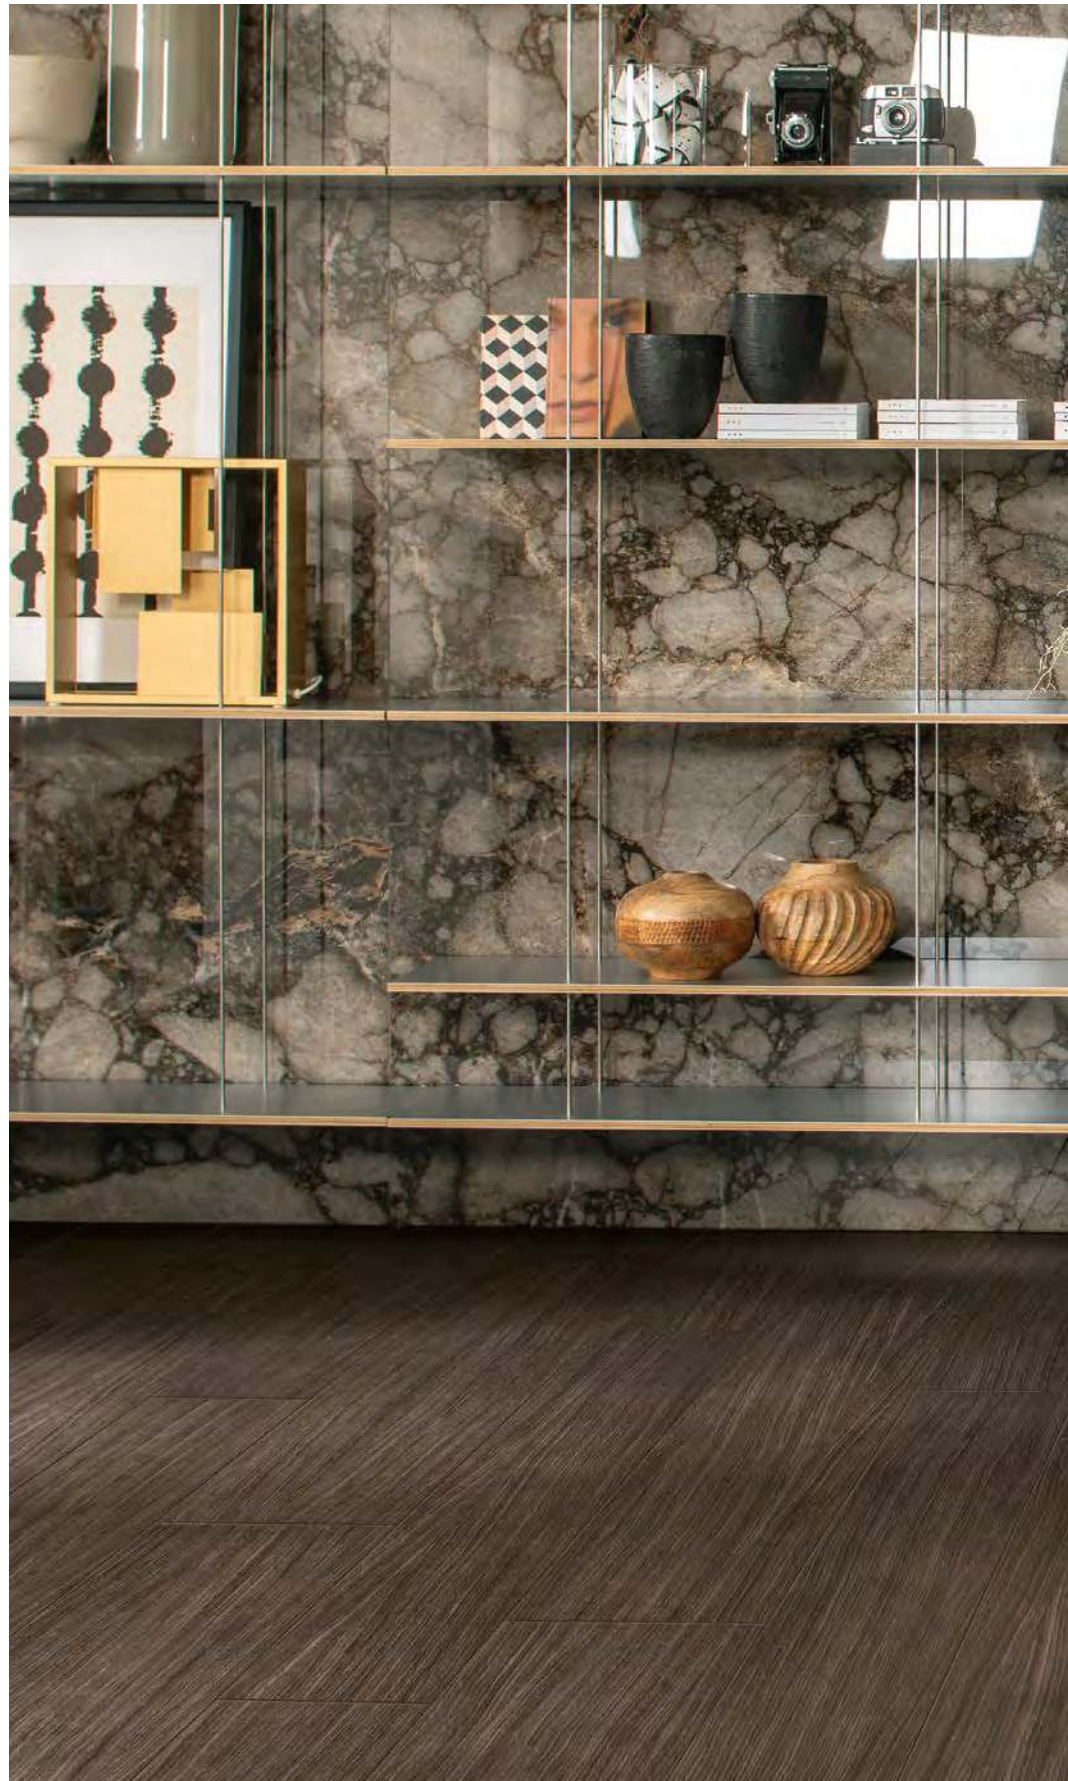

wall: plank_04 comfort 120x280 47^{1/4}"x110^{1/4}"
staircase: plank_05 comfort 60x120 23^{5/8}"x47^{1/4}"
floor: plank_05 strutturato/structured 30x120 11^{4/5}"x47^{1/4}"

wall: riverbed glossy 120x280 47^{1/4}"x110^{1/4}" / **plank_01**
boiserie: plank_01 comfort 4x120 1^{4/7}"x47^{1/4}" / plank_02 comfort 4x120 1^{4/7}"x47^{1/4}"
floor: plank_03 comfort 26,5x180 10^{3/7}"x70^{6/7}" . 20x180 7^{7/8}"x70^{6/7}" / hexagon mix 2 comfort