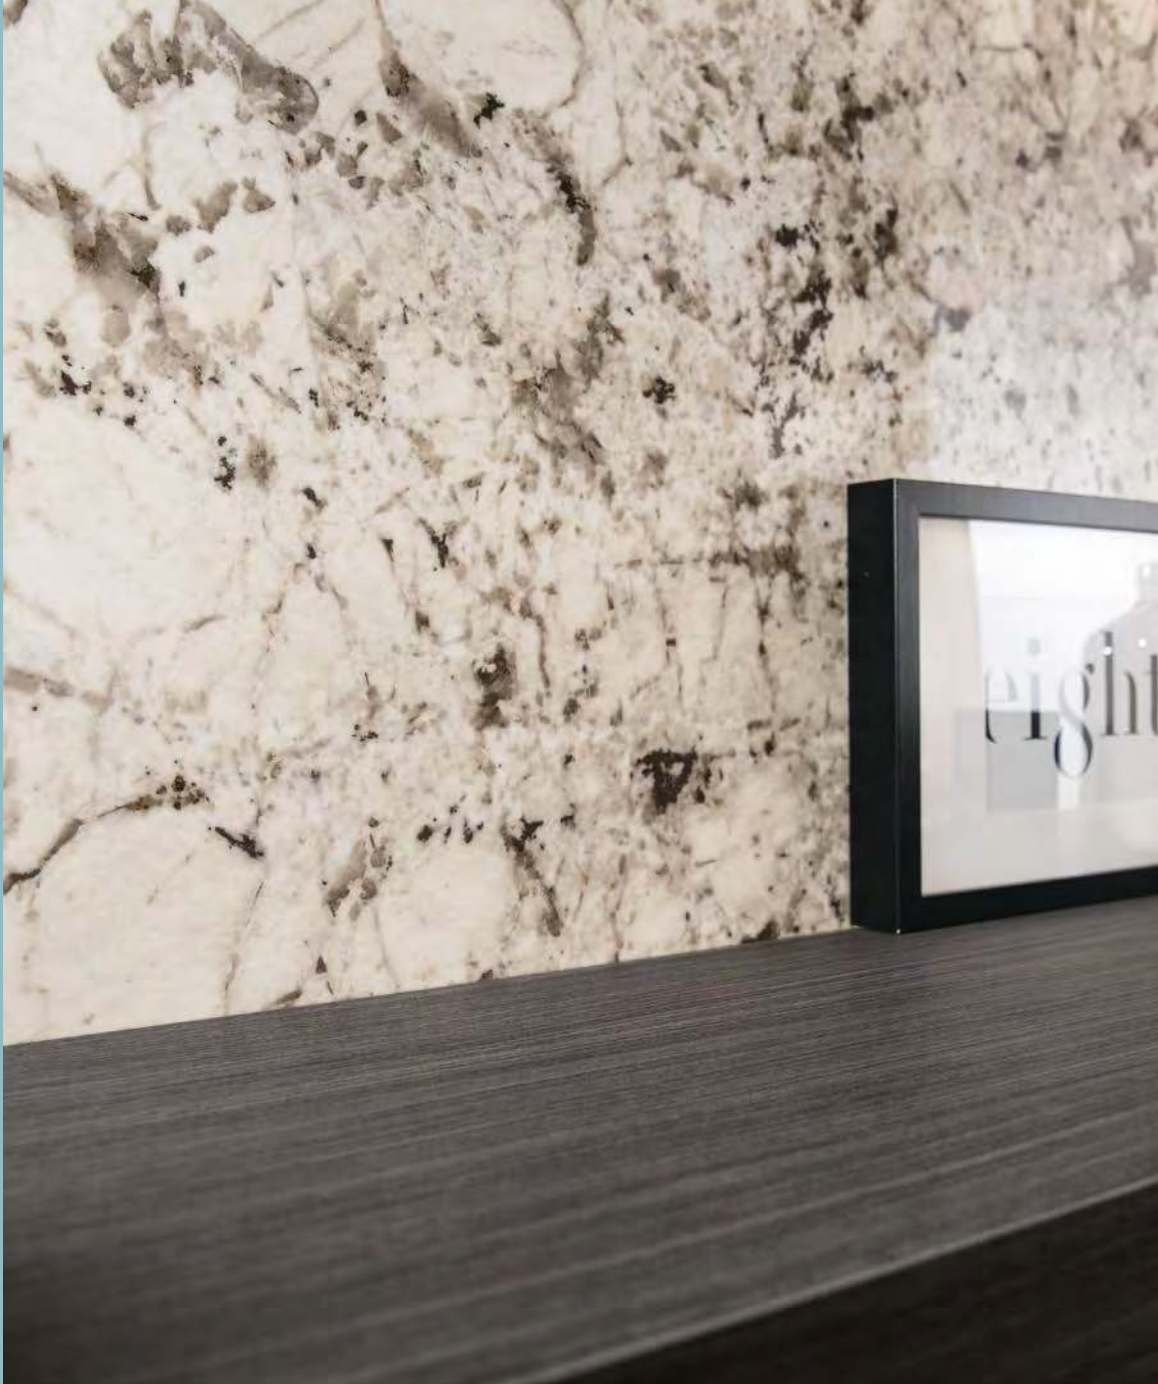

wall: glacier glossy 120x240 47^{1/4}"x94^{1/2}" / french herringbone mix 1 comfort shelf: plank_06