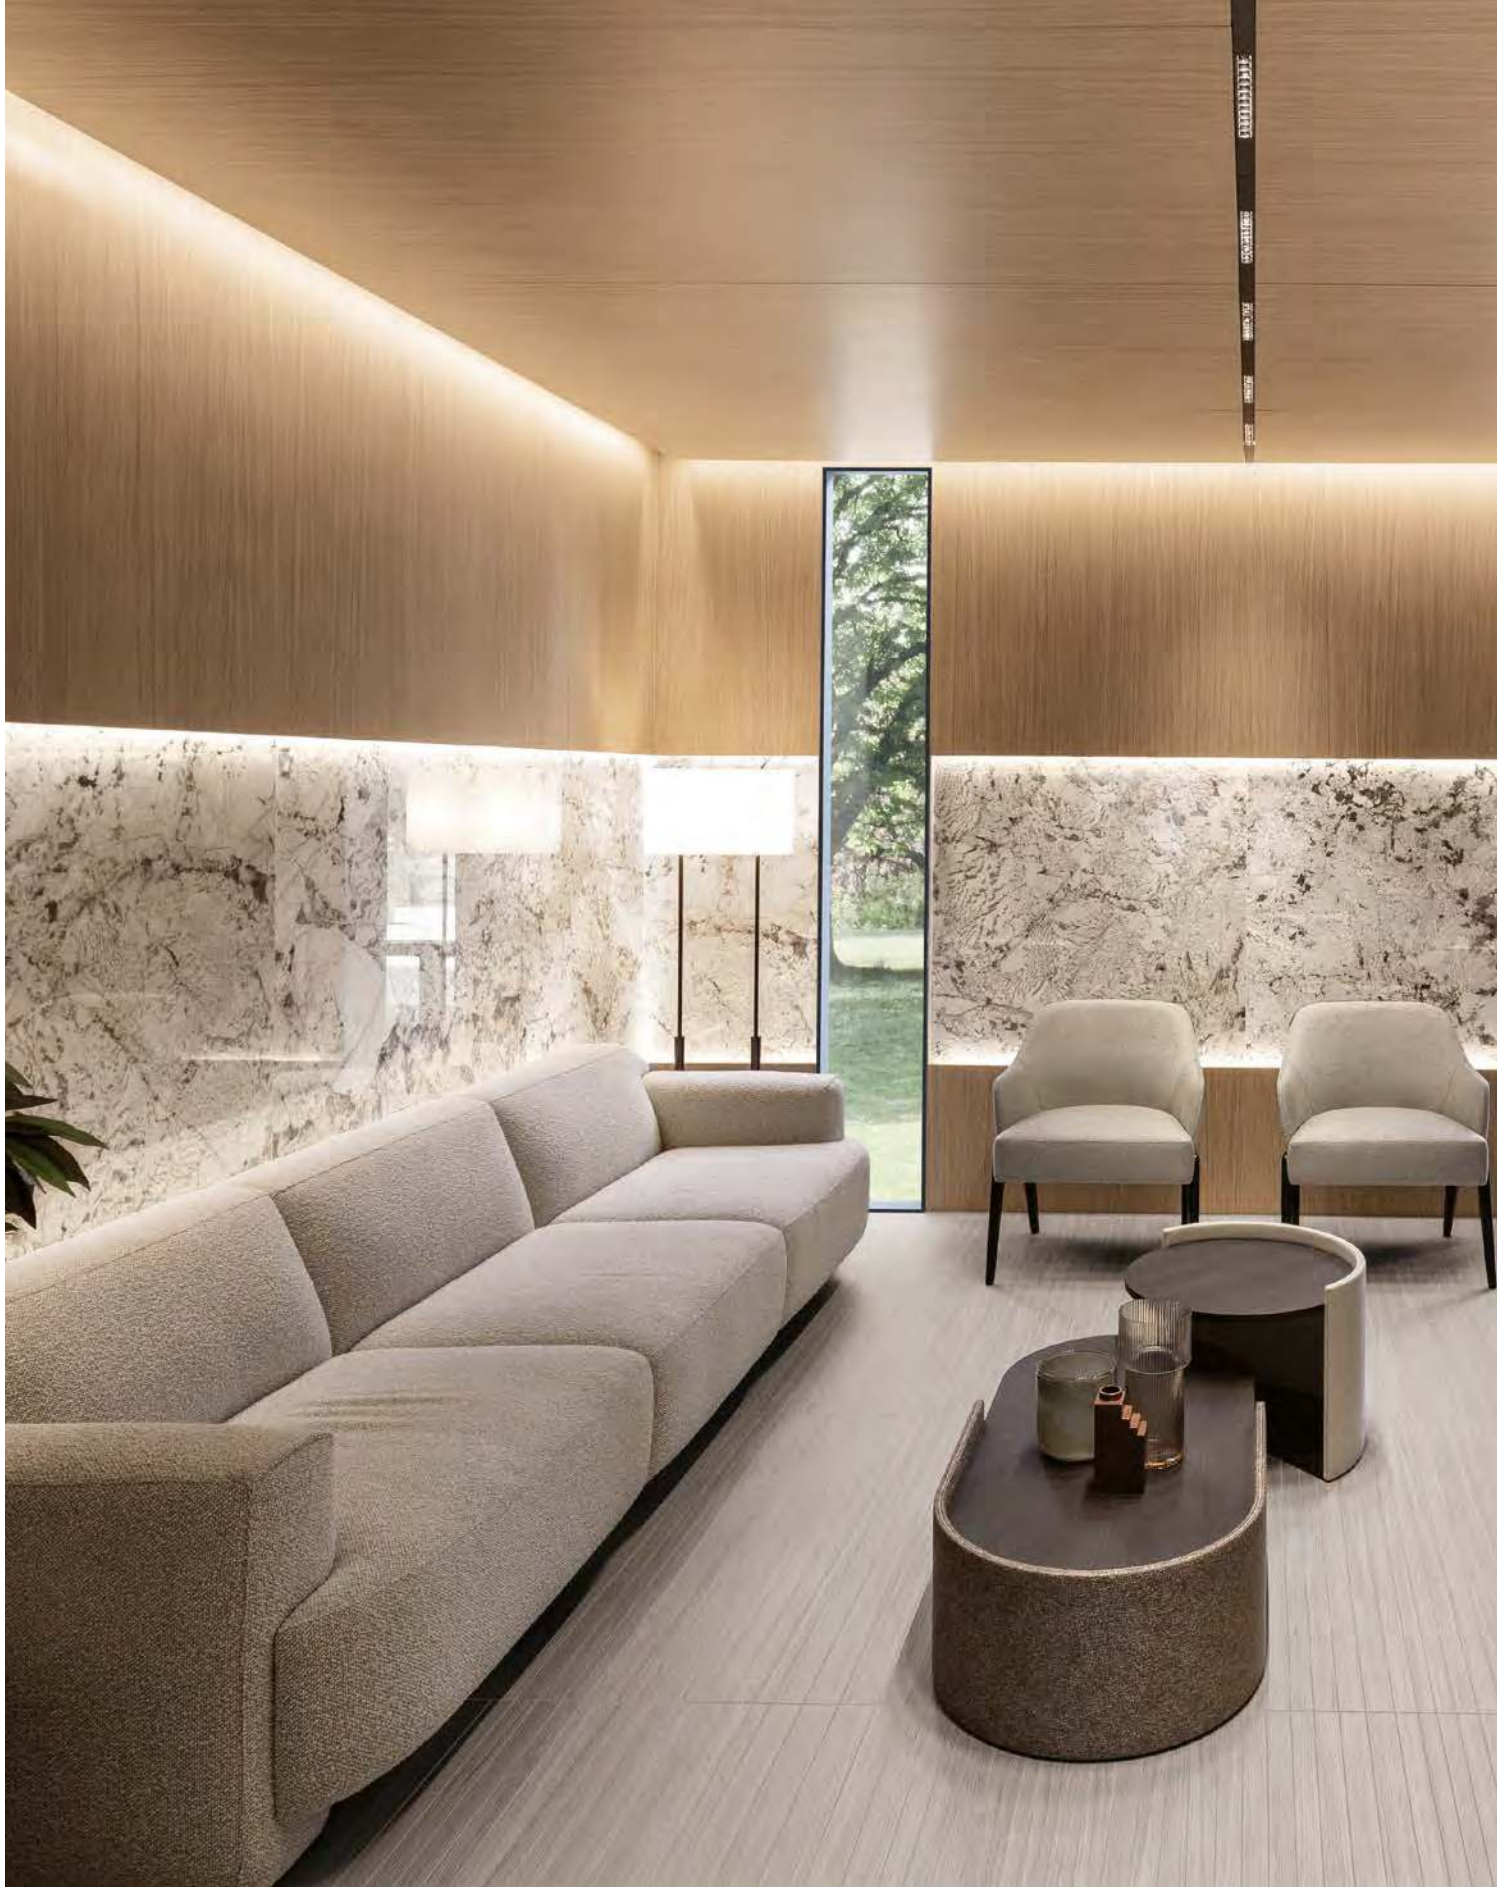

wall: plank_01 comfort 120x240 47^{1/4}"x94^{1/2}" / glacier glossy 120x240 47^{1/4}"x94^{1/2}"
ceiling: plank_01 comfort 120x240 47^{1/4}"x94^{1/2}" floating furniture: mountain peak glossy drawers: plank_01 comfort
floor: plank_04 comfort 4x120 1^{4/7}"x47^{1/4}"