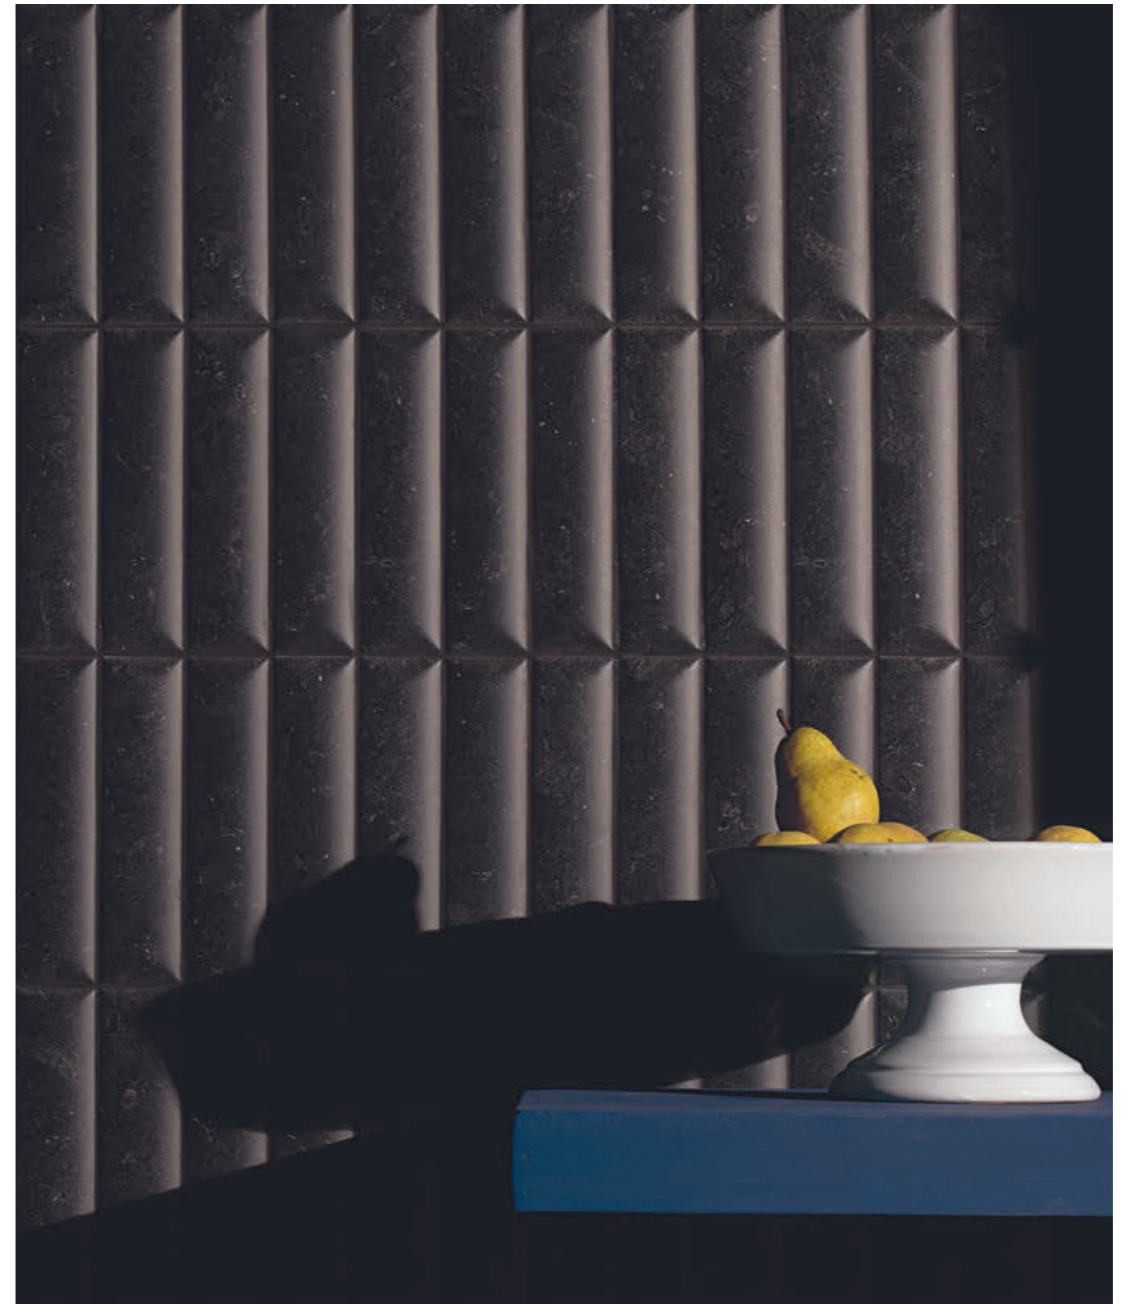

Italic Cushion Lava
7,5x60 3"x24"

Italic Mosaic Mix C
30x30 12"x12"

Italic Dune Lava 5x20 2"x8"