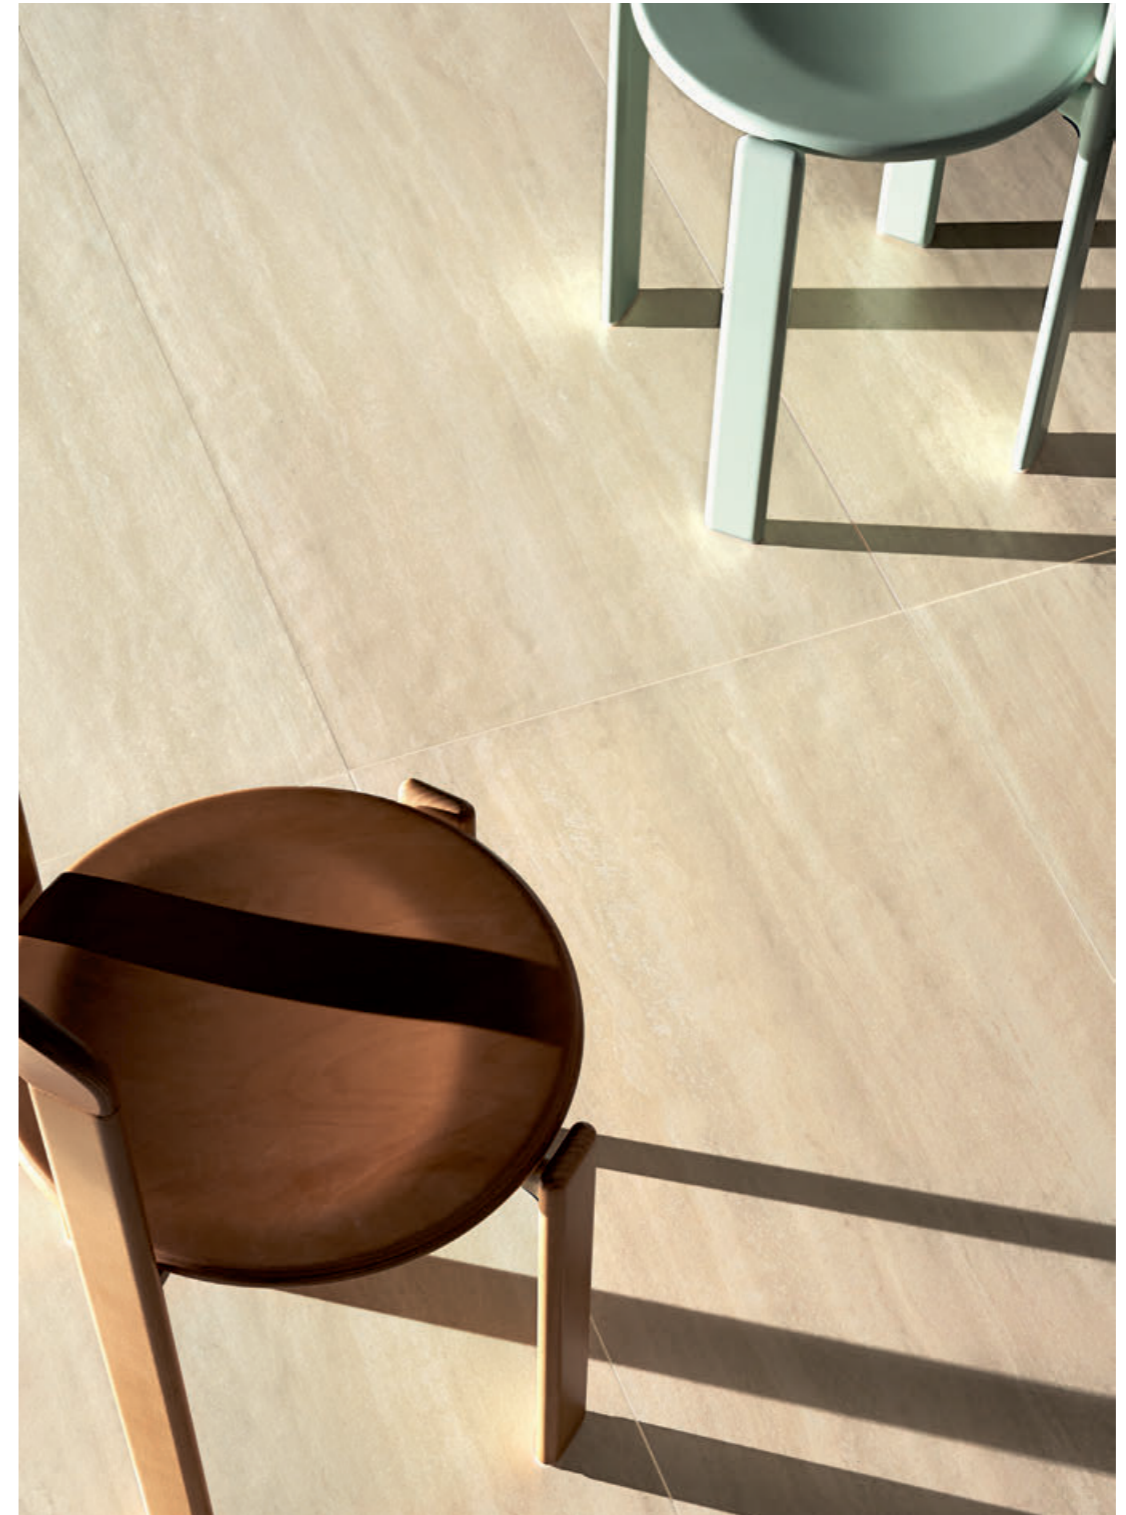

Italic Cushion Travertino 7,5x60 3"x24" - Italic Plain Beige Lux 5x20 2"x8"

Italic Travertino 60x120 24"x48"