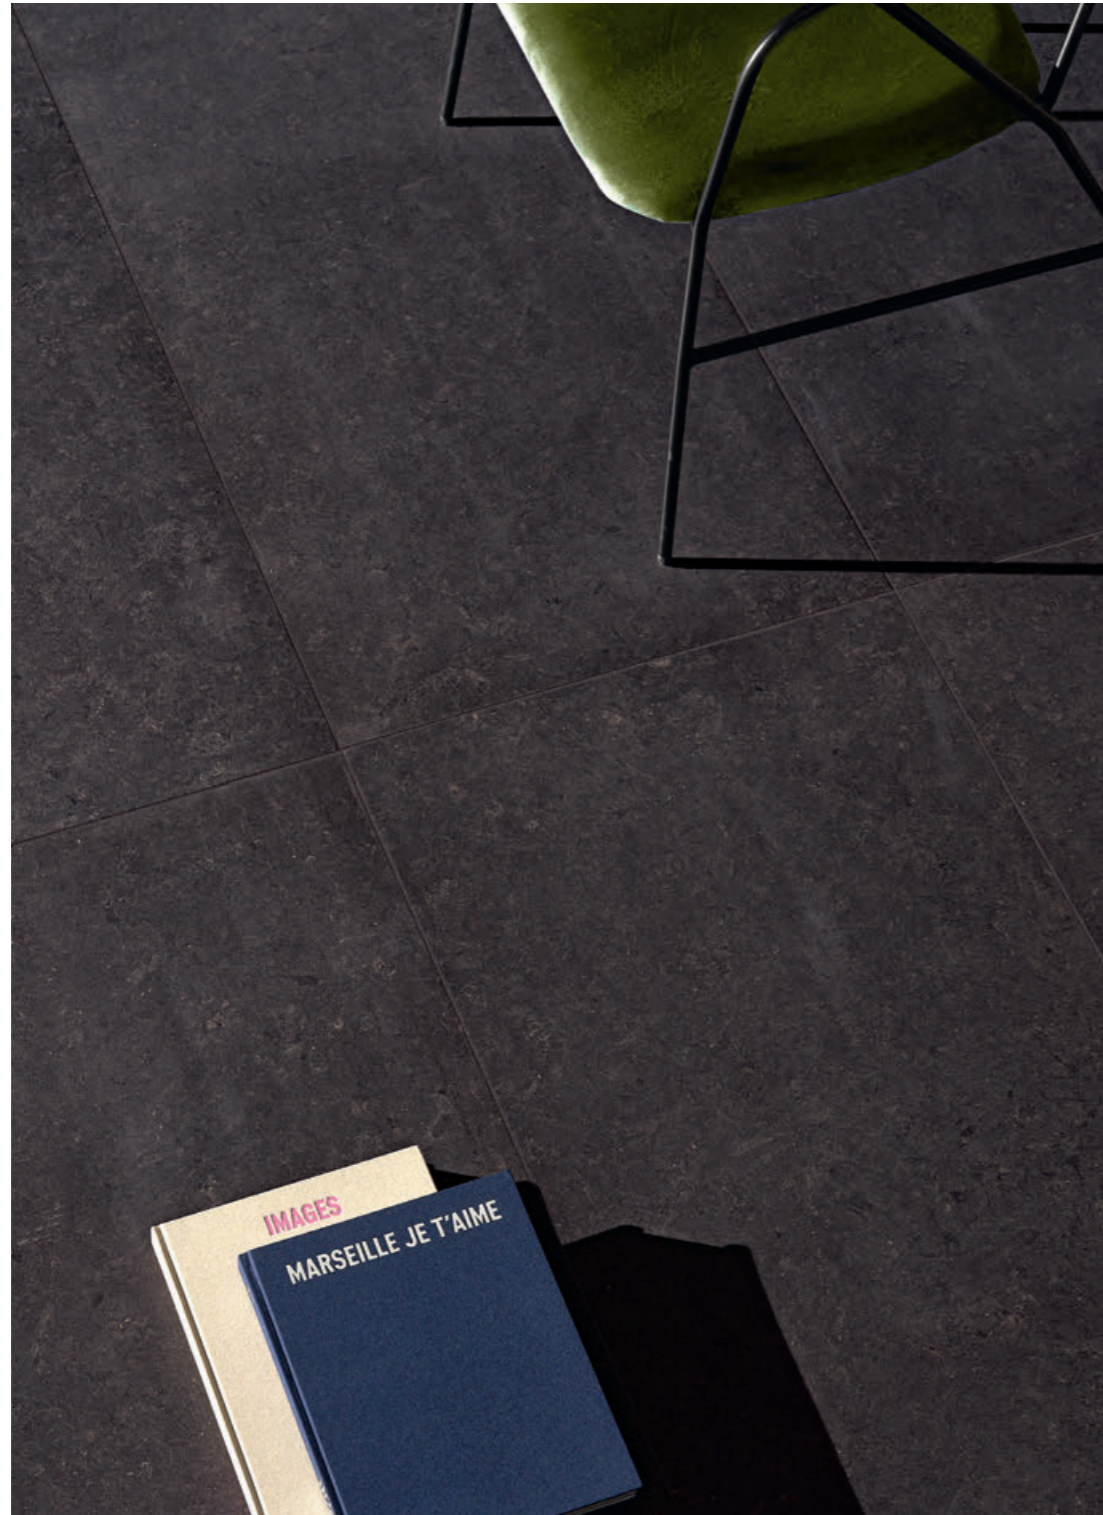

Italic Mosaic Mix B 30x30 12"x12"

Italic Lava 60x120 24"x48"