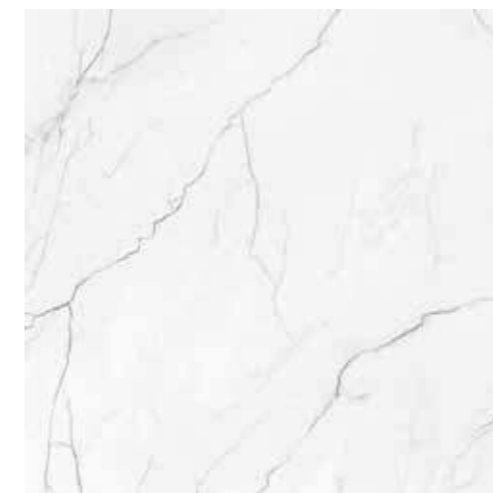

Elegance White