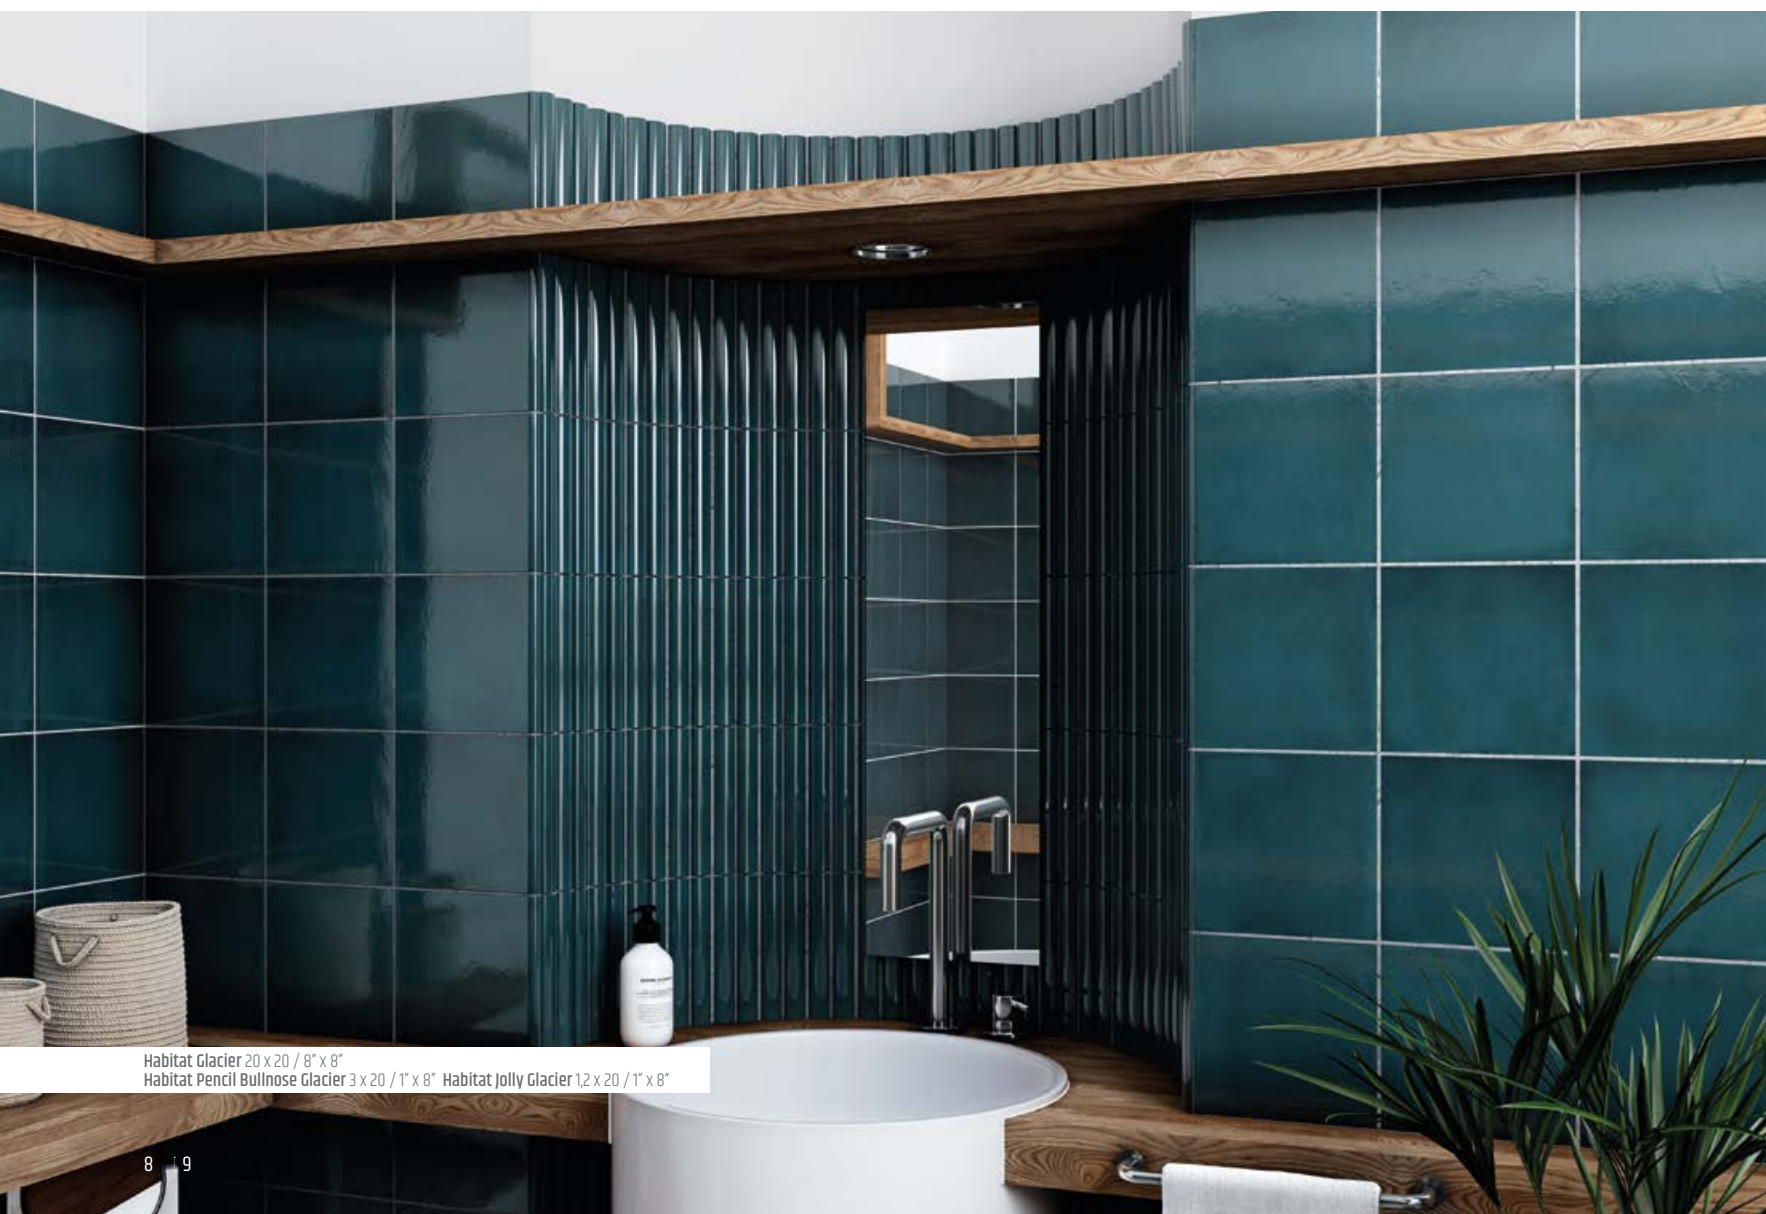

Habitat Glacier 20 x 20 / 8" x 8"
Habitat Pencil Bullnose Glacier 3 x 20 / 1" x 8" Habitat Jolly Glacier 1,2 x 20 / 1" x 8"