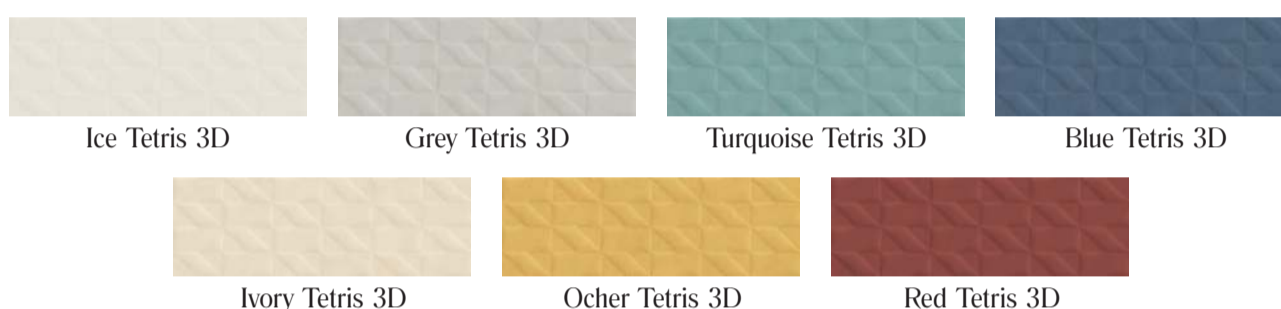

13

16

Colori · Colours

Strutture · Structures

Decori e Mosaici · Decors and Mosaics

M12K Decoro Jacquard Ice
(abbinabile a Ice, Grey, Turquoise, Blue)

M12L Decoro Jacquard Ivory
(abbinabile a Ivory, Red)

M12N Decoro Score Ice
(abbinabile a Ice, Turquoise, Blue, Grey)

M12P Decoro Score Ivory
(abbinabile a Ivory, Ocher, Red)

M1JZ Decoro Twine Ice

M1K0 Decoro Twine Grey

M1K1 Decoro Twine Ivory

Mosaico 30x30 (1)

- M18G** Ice
- M18H** Grey
- M18J** Turquoise
- M18K** Blue
- M18N** Ivory
- M18M** Ocher
- M18L** Red