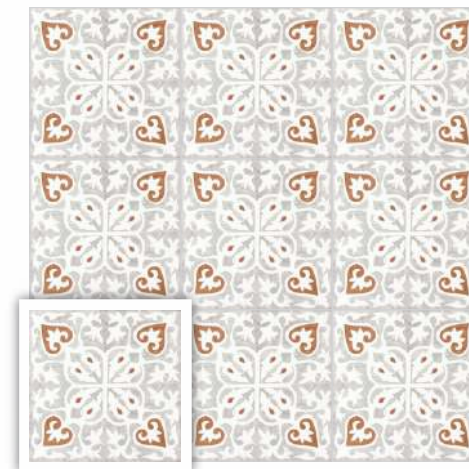

Wall
Size 198x198mm
Surface SCS Matt

Wall
Size 198x198mm
Surface SCS Matt

Floor
Size 198x198mm
Surface SCS Matt

Wall **Motif Chilli**
 Size **198x198mm**
 Surface **SCS Matt**

Wall **Spectra Chilli**
 Size **198x198mm**
 Surface **SCS Matt**

TINY TILES COLLECTION
 MOTIF SERIES

MOTIF MUSTARD

Combination Options

MOTIF TANGO

Combination Options

MOTIF CHILLI

Combination Options

198x
198mm

Surface - SCS Matt
 Thickness - 8.5mm

MOTIF PEPPER

Combination Options

MOTIF WINE

Combination Options

MOTIF HERBS

Combination Options

198x
198mm Surface - SCS Matt
Thickness - 8.5mm

Wall	Spectra Chilli	Floor	Spectra Mushroom
Size	198x198mm	Size	198x198mm
Surface	SCS Matt	Surface	SCS Matt

MOTIF BERRY

Combination Options

198x
198mm Surface - SCS Matt
Thickness - 8.5mm