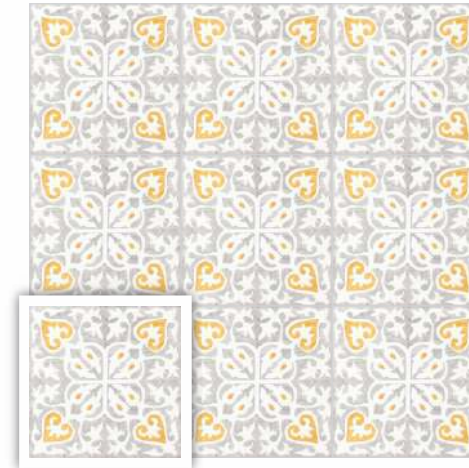

Wall
Size 198x198mm
Surface SCS Matt

Wall
Size 198x198mm
Surface SCS Matt

Floor
Size 198x198mm
Surface SCS Matt

Wall **Motif Chilli**
 Size **198x198mm**
 Surface **SCS Matt**

Wall **Spectra Chilli**
 Size **198x198mm**
 Surface **SCS Matt**

TINY TILES COLLECTION
 MOTIF SERIES

MOTIF MUSTARD

Combination Options

MOTIF TANGO

Combination Options

MOTIF CHILLI

Combination Options

198x
198mm

Surface - SCS Matt
 Thickness - 8.5mm

MOTIF PEPPER

Combination Options

MOTIF WINE

Combination Options

MOTIF HERBS

Combination Options

198x
198mm Surface - SCS Matt
Thickness - 8.5mm

Wall	Spectra Chilli	Floor	Spectra Mushroom
Size	198x198mm	Size	198x198mm
Surface	SCS Matt	Surface	SCS Matt

MOTIF BERRY

Combination Options

198x
198mm Surface - SCS Matt
Thickness - 8.5mm