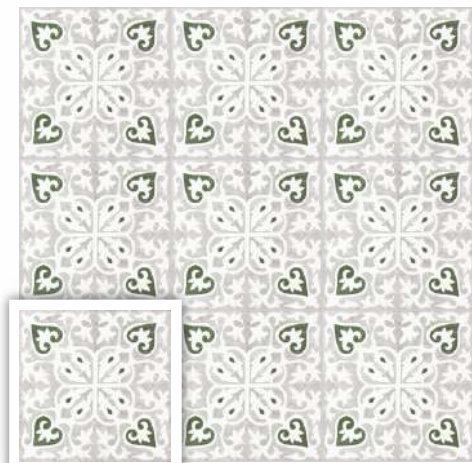

Wall
Size 198x198mm
Surface SCS Matt

Wall
Size 198x198mm
Surface SCS Matt

Floor
Size 198x198mm
Surface SCS Matt

Wall **Motif Chilli**
 Size **198x198mm**
 Surface **SCS Matt**

Wall **Spectra Chilli**
 Size **198x198mm**
 Surface **SCS Matt**

Surface - SCS Matt
 Thickness - 8.5mm

MOTIF PEPPER

Combination Options

MOTIF WINE

Combination Options

MOTIF HERBS

Combination Options

198x
198mm Surface - SCS Matt
Thickness - 8.5mm

Wall	Spectra Chilli	Floor	Spectra Mushroom
Size	198x198mm	Size	198x198mm
Surface	SCS Matt	Surface	SCS Matt

MOTIF BERRY

Combination Options

198x
198mm Surface - SCS Matt
Thickness - 8.5mm