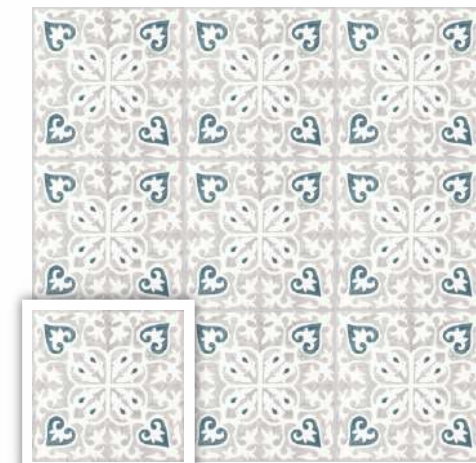

Wall
Size 198x198mm
Surface SCS Matt

Wall
Size 198x198mm
Surface SCS Matt

Floor
Size 198x198mm
Surface SCS Matt

Wall **Motif Chilli**
 Size **198x198mm**
 Surface **SCS Matt**

Wall **Spectra Chilli**
 Size **198x198mm**
 Surface **SCS Matt**

Surface - SCS Matt
 Thickness - 8.5mm

MOTIF PEPPER

Combination Options

MOTIF WINE

Combination Options

MOTIF HERBS

Combination Options

198x
198mm Surface - SCS Matt
Thickness - 8.5mm

Wall	Spectra Chilli	Floor	Spectra Mushroom
Size	198x198mm	Size	198x198mm
Surface	SCS Matt	Surface	SCS Matt

MOTIF BERRY

Combination Options

198x
198mm Surface - SCS Matt
Thickness - 8.5mm