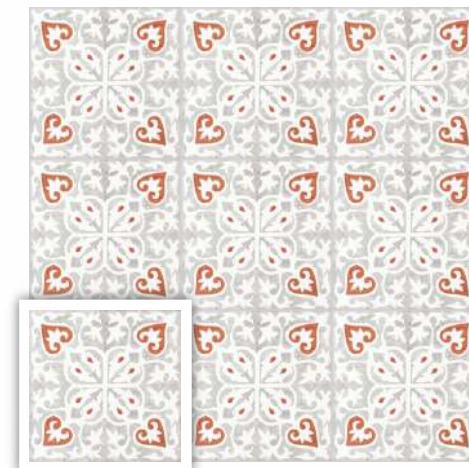

Wall
Size 198x198mm
Surface SCS Matt

Wall
Size 198x198mm
Surface SCS Matt

Floor
Size 198x198mm
Surface SCS Matt

Wall **Motif Chilli**
 Size **198x198mm**
 Surface **SCS Matt**

Wall **Spectra Chilli**
 Size **198x198mm**
 Surface **SCS Matt**

TINY TILES COLLECTION
 MOTIF SERIES

MOTIF MUSTARD

Combination Options

MOTIF TANGO

Combination Options

MOTIF CHILLI

Combination Options

198x
198mm

Surface - SCS Matt
 Thickness - 8.5mm

MOTIF PEPPER

Combination Options

MOTIF WINE

Combination Options

MOTIF HERBS

Combination Options

198x
198mm Surface - SCS Matt
Thickness - 8.5mm

Wall	Spectra Chilli	Floor	Spectra Mushroom
Size	198x198mm	Size	198x198mm
Surface	SCS Matt	Surface	SCS Matt

MOTIF BERRY

Combination Options

198x
198mm Surface - SCS Matt
Thickness - 8.5mm