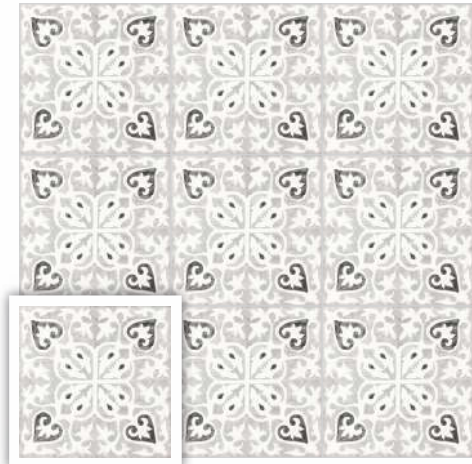

Wall
Size 198x198mm
Surface SCS Matt

Wall
Size 198x198mm
Surface SCS Matt

Floor
Size 198x198mm
Surface SCS Matt

Wall **Motif Chilli**
 Size **198x198mm**
 Surface **SCS Matt**

Wall **Spectra Chilli**
 Size **198x198mm**
 Surface **SCS Matt**

TINY TILES COLLECTION
 MOTIF SERIES

MOTIF MUSTARD

Combination Options

MOTIF TANGO

Combination Options

MOTIF CHILLI

Combination Options

198x
198mm

Surface - SCS Matt
 Thickness - 8.5mm

MOTIF PEPPER

Combination Options

MOTIF WINE

Combination Options

MOTIF HERBS

Combination Options

198x
198mm Surface - SCS Matt
Thickness - 8.5mm

Wall	Spectra Chilli	Floor	Spectra Mushroom
Size	198x198mm	Size	198x198mm
Surface	SCS Matt	Surface	SCS Matt

MOTIF BERRY

Combination Options

198x
198mm Surface - SCS Matt
Thickness - 8.5mm