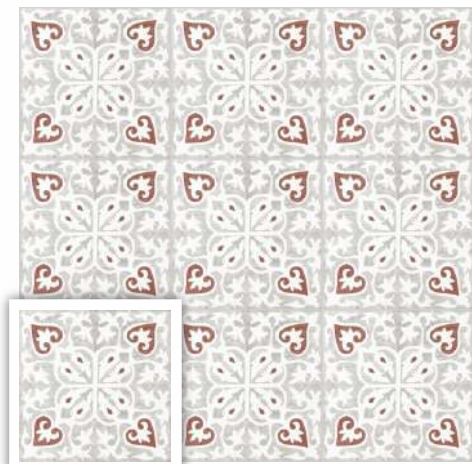

Wall
Size 198x198mm
Surface SCS Matt

Wall
Size 198x198mm
Surface SCS Matt

Floor
Size 198x198mm
Surface SCS Matt

Wall **Motif Chilli**
 Size **198x198mm**
 Surface **SCS Matt**

Wall **Spectra Chilli**
 Size **198x198mm**
 Surface **SCS Matt**

TINY TILES COLLECTION
 MOTIF SERIES

MOTIF MUSTARD

Combination Options

MOTIF TANGO

Combination Options

MOTIF CHILLI

Combination Options

198x
198mm

Surface - SCS Matt
 Thickness - 8.5mm

MOTIF PEPPER

Combination Options

MOTIF WINE

Combination Options

MOTIF HERBS

Combination Options

198x
198mm Surface - SCS Matt
Thickness - 8.5mm

Wall	Spectra Chilli	Floor	Spectra Mushroom
Size	198x198mm	Size	198x198mm
Surface	SCS Matt	Surface	SCS Matt

MOTIF BERRY

Combination Options

198x
198mm Surface - SCS Matt
Thickness - 8.5mm