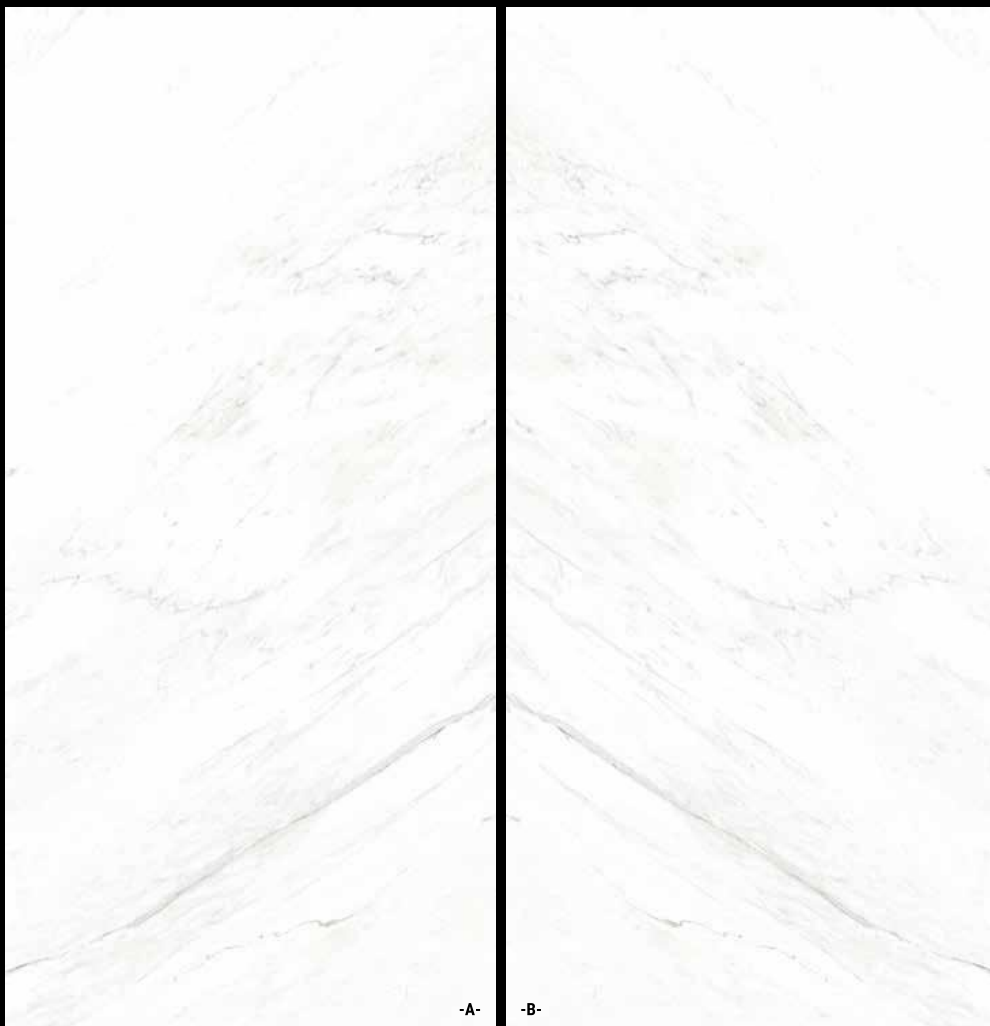

BOOK MATCH

La continuidad gráfica entre piezas puede tener una desviación máxima de 3cm.

Mirror-effect compositions which focus the attention and accentuate the grandeur of the space. These ceramic sheets are supplied to special order. Please ask for more info to our sales staff.

The continuous pattern between pieces could have a 3cm deviation at the most.

La continuité graphique entre pièces peut avoir une déviation maximale de 3cm.

Nature

(A) 120x250 cm. | 47^{1/4}"x98^{3/8}"
6 mm. | 1/4"
C229800611 | 100181602 | G712

(B) 120x250 cm. | 47^{1/4}"x98^{3/8}"
6 mm. | 1/4"
C229800571 | 100181574 | G712

Polished

(A) 120x250 cm. | 47^{1/4}"x98^{3/8}"
6 mm. | 1/4"
C229800491 | 100181603 | G743

(B) 120x250 cm. | 47^{1/4}"x98^{3/8}"
6 mm. | 1/4"
C229800501 | 100181597 | G743

INFORMACIÓN TÉCNICA | TECHNICAL INFORMATION

Rectificado | Rectified · Variación de color | Colour variation : V3 · Adhesivo recomendado | Recommended adhesive : super-flex S2