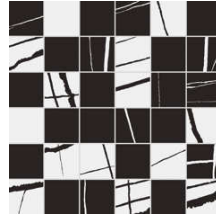

MOSAICO MOONLIGHT MIX
Polished Rect. D03/P
30x30 (5X5) / 12"x12"