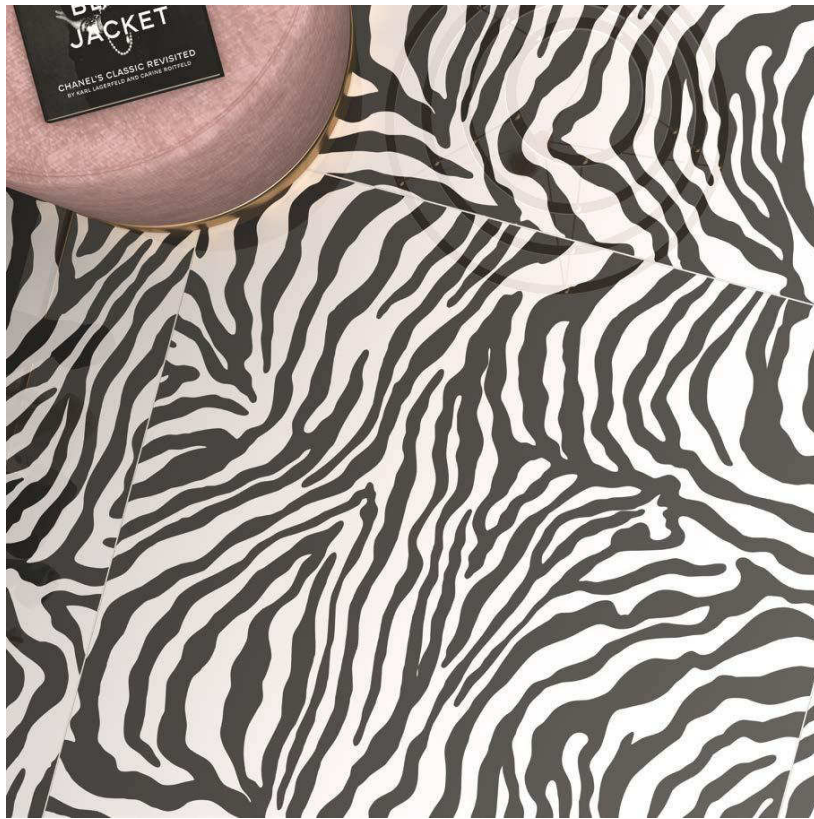

Moonlight White Polished Rect. 75x75 / 30"x30"

Moonlight

75x75 / 30"x30"

Janelle Polished Rect. 75x75 / 30"x30"
Giraffe Polished Rect. 75x75 / 30"x30"
Crystal White Polished Rect. 75x75 / 30"x30"

Moonlight

75x75 / 30"x30"

Zebra Polished Rect. 75x75 / 30"x30"

Crystal White Polished Rect. 75x75 / 30"x30"