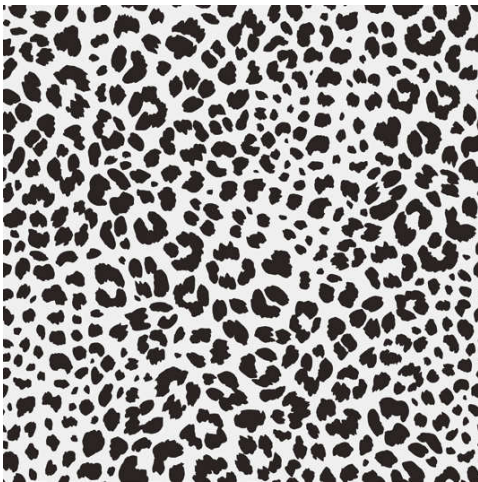

T42/M

RAY Polished Rect.
45x118 / 18"x47"

T41/M

Moonlight

75x75 / 30"x30"
45x118 / 18"x 47"

Moonlight White Polished Rect. 75x75 / 30"x30"
Ray Polished Rect. 75x75 / 30"x30"

Moonlight

75x75 / 30"x30"

Porcelain tiles - Colour Shading V2

LEOPARD Polished Rect.
75x75 / 30"x30"

T06/M

ZEBRA Polished Rect.
75x75 / 30"x30"

T06/M

GIRAFFE Polished Rect.
75x75 / 30"x30"

T06/M

Leopard Polished Rect. 75x75 / 30"x30"