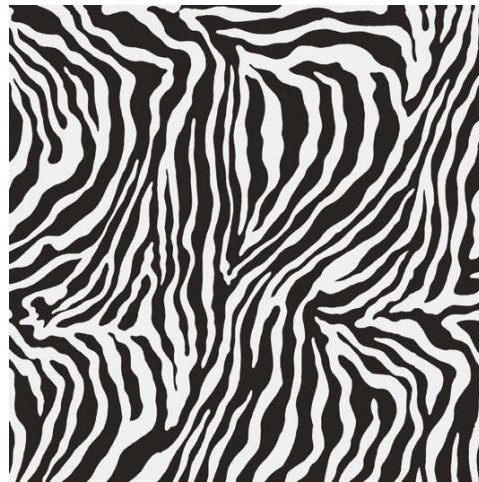

T42/M

RAY Polished Rect.
45x118 / 18"x47"

T41/M

Moonlight

75x75 / 30"x30"
45x118 / 18"x 47"

Moonlight White Polished Rect. 75x75 / 30"x30"
Ray Polished Rect. 75x75 / 30"x30"

Moonlight

75x75 / 30"x30"

Porcelain tiles - Colour Shading V2

LEOPARD Polished Rect.
75x75 / 30"x30"

T06/M

ZEBRA Polished Rect.
75x75 / 30"x30"

T06/M

GIRAFFE Polished Rect.
75x75 / 30"x30"

T06/M

Leopard Polished Rect. 75x75 / 30"x30"