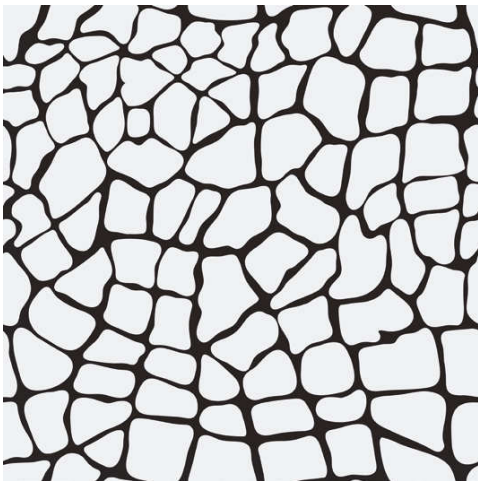

Porcelain tiles - Colour Shading V2

LEOPARD Polished Rect.
75x75 / 30"x30"

T06/M

ZEBRA Polished Rect.
75x75 / 30"x30"

T06/M

GIRAFFE Polished Rect.
75x75 / 30"x30"

T06/M

Leopard Polished Rect. 75x75 / 30"x30"

Moonlight White Polished Rect. 75x75 / 30"x30"

Moonlight

75x75 / 30"x30"

Janelle Polished Rect. 75x75 / 30"x30"
Giraffe Polished Rect. 75x75 / 30"x30"
Crystal White Polished Rect. 75x75 / 30"x30"

Moonlight