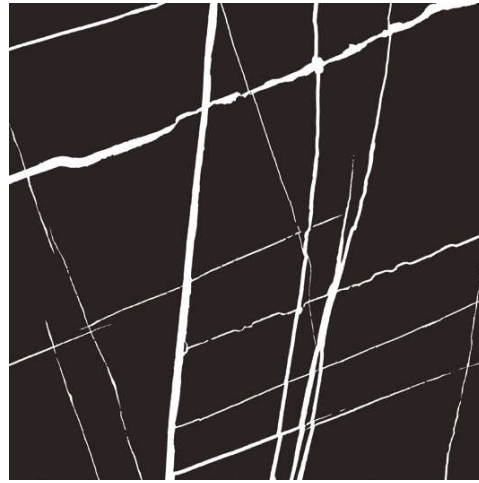

MOONLIGHT BLACK Polished Rect.
75x75 / 30"x30"

T41/M