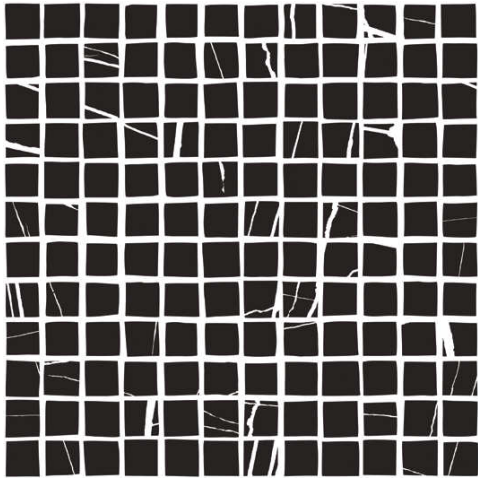

Moonlight embodies the more exotic side to the Hall of Mirrors collection, with black and white representing the skin of a leopard, zebra or giraffe and exuding all the exotic elegance associated with these animals. The tiles' large format and polished finish make them ideal for big areas where a stylish backdrop with a strong personality is sought. These animal print models can be combined with Moonlight's Black and White field tiles, which reinterpret marble to innovative effect in keeping with today's trendsetting fashion for black and white.

Moonlight White Polished Rect. 45x118 / 18"x47"
Moonlight Black Polished Rect. 45x118 / 18"x47"

MOONLIGHT WHITE Polished Rect.
75x75 / 30"x30"

T38/M

MOONLIGHT BLACK Polished Rect.
75x75 / 30"x30"

T41/M

JANELLE Polished Rect.
75x75 / 30"x30"