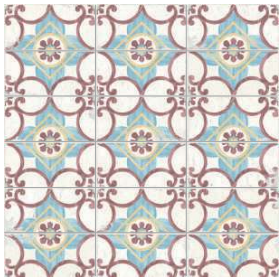

São Luis Azevedo Natural
59,2x59,2 cm - 23,3"x23,3"
G-3146