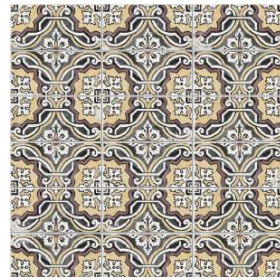

São Luis Neto Natural
59,2x59,2 cm - 23,3"x23,3"
G-3146