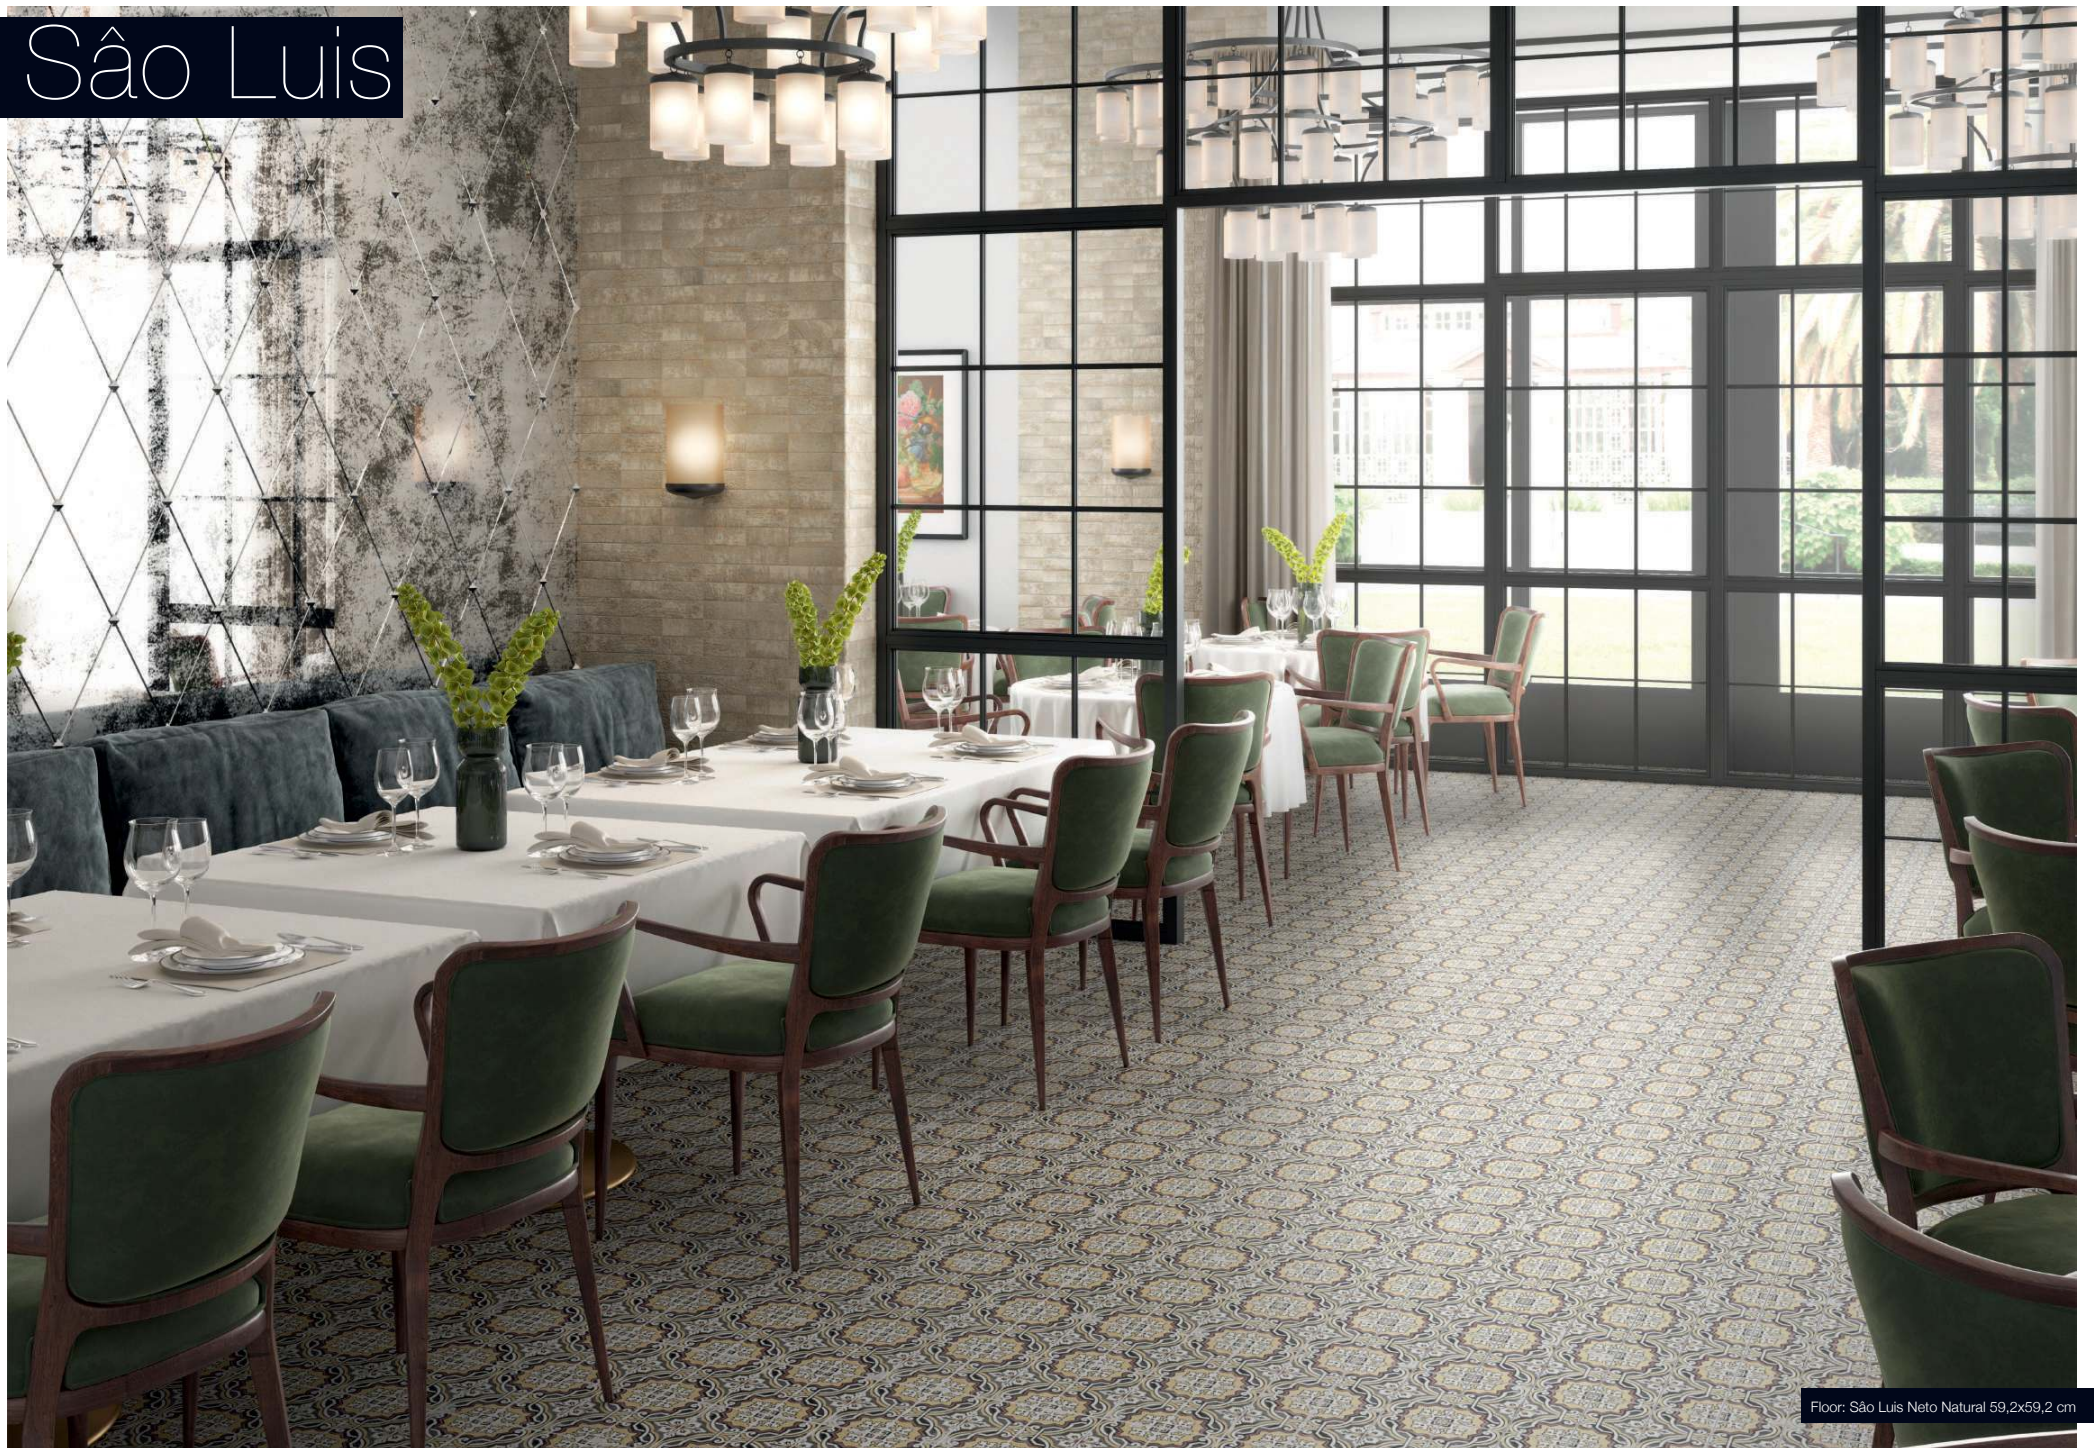

# São Luis

 Porcelain  
 Straight edge  
 Slight Variation  
 Pre-scored

São Luis White Natural  
59,2x59,2 cm - 23,3"x23,3"  
G-3146

São Luis Mercedes Natural  
59,2x59,2 cm - 23,3"x23,3"  
G-3146

São Luis Neto Natural  
59,2x59,2 cm - 23,3"x23,3"  
G-3146