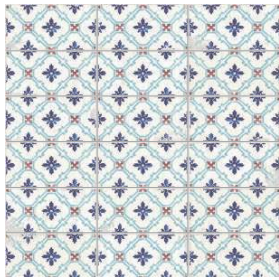

São Luis Sacra Natural
59,2x59,2 cm - 23,3"x23,3"
G-3146