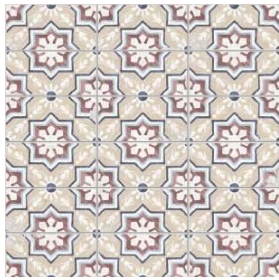

São Luis Mercedes Natural
59,2x59,2 cm - 23,3"x23,3"
G-3146