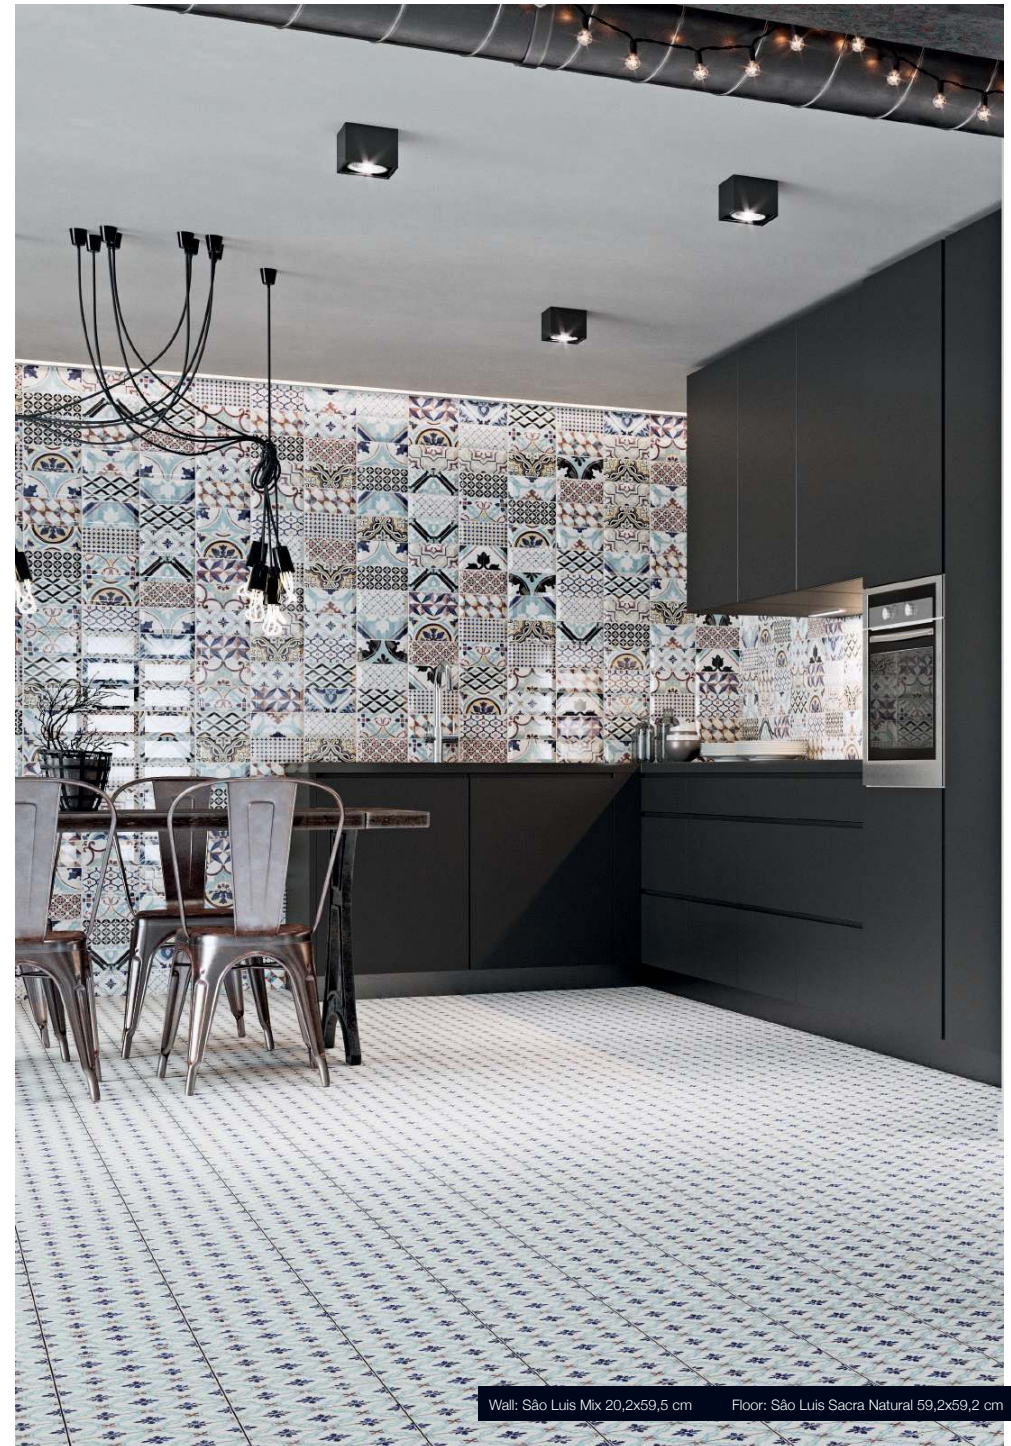

São Luis

Wall: São Luis Mix 20,2x59,5 cm Floor: São Luis Sacra Natural 59,2x59,2 cm