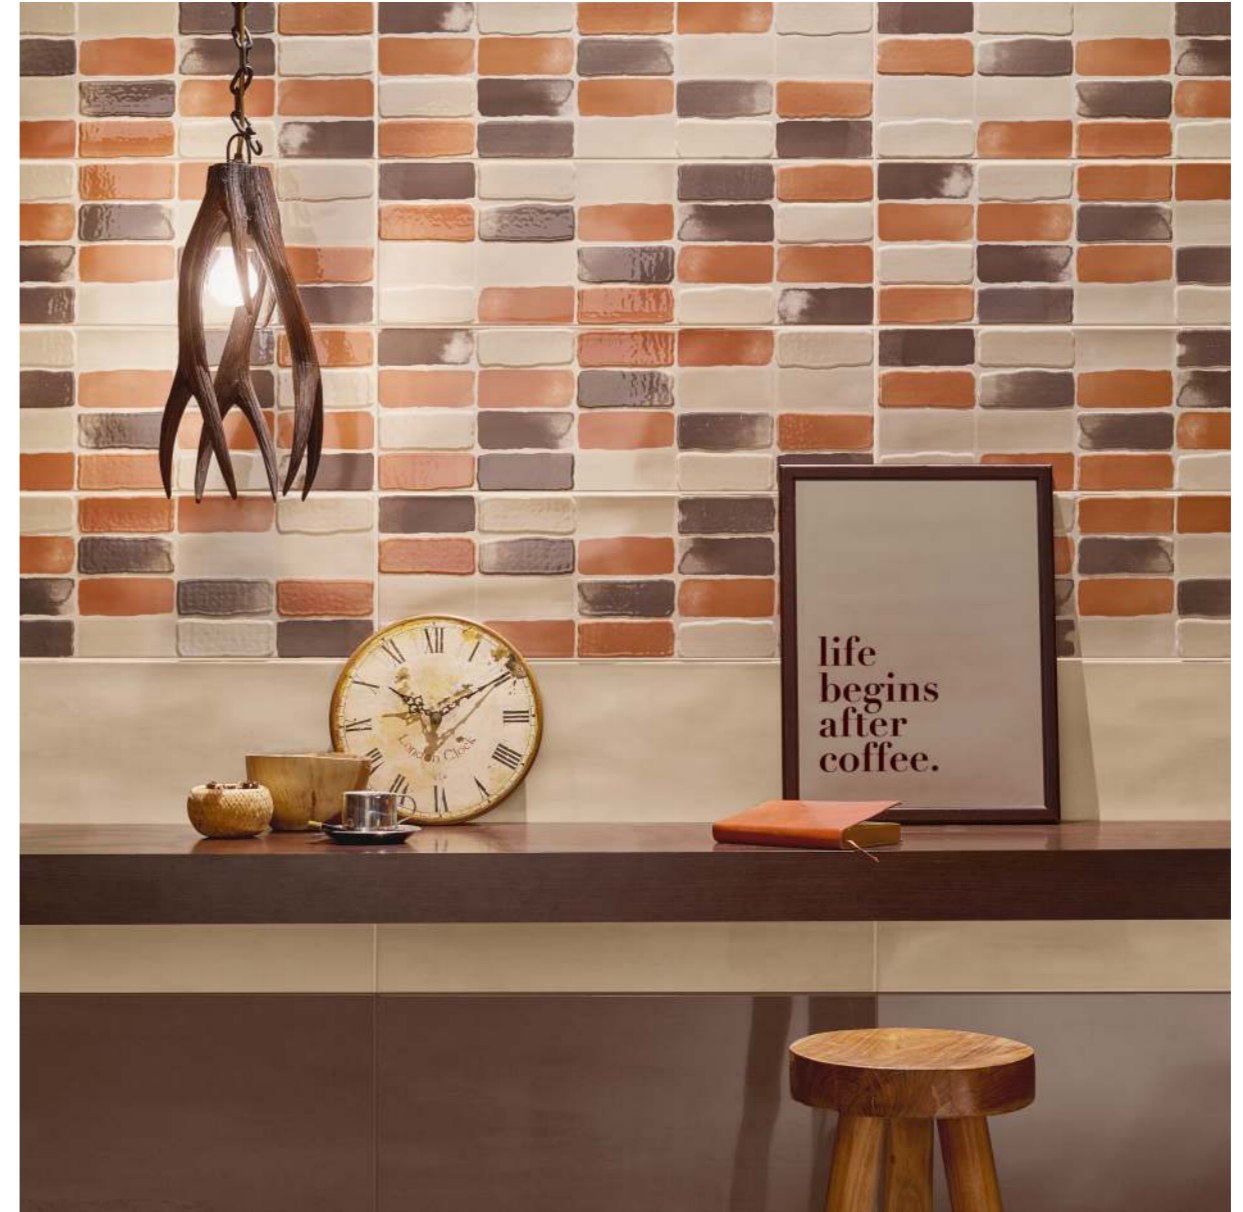

LOVE
CERAMIC TILES

Aroma
COLLECTION

AROMA VANILLA
20x60

AROMA BLUEBERRY
20x60

VANILLA FLAVOUR
20x60

BLUEBERRY FLAVOUR
20x60

WILDWOOD BEIGE
15x75

MOSAIC SWEET BLUEBERRY
40x40