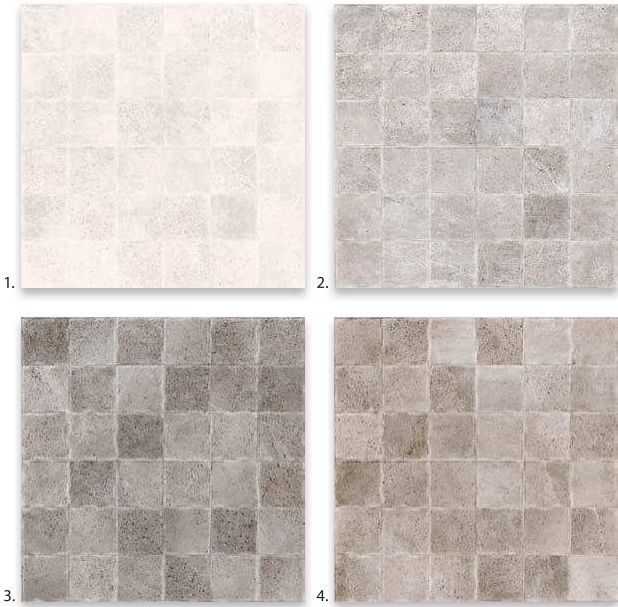

Decoración · Decoration:

1. Decorado Creative 60 pearl, 60x60 cm.
2. Decorado Creative 60 piedra, 60x60 cm.
3. Decorado Creative 60 dark, 60x60 cm.
4. Decorado Creative 60 terra, 60x60 cm.