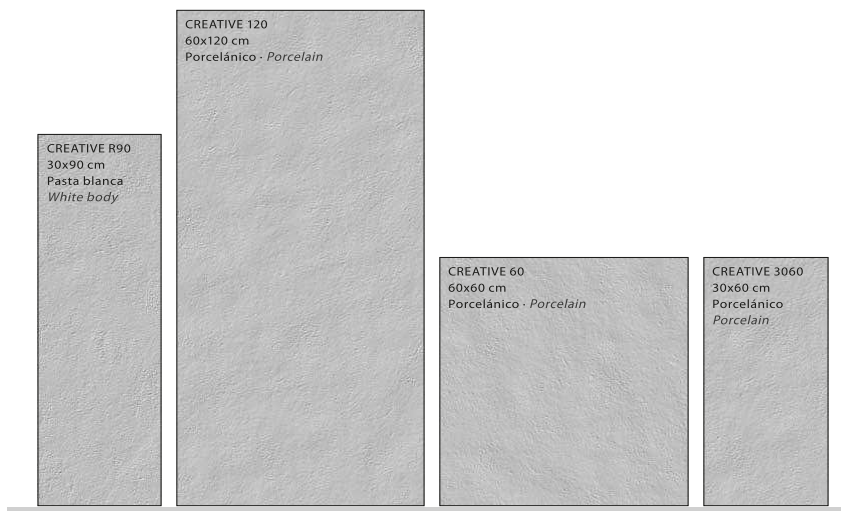

Formatos · Size options:

CREATIVE R90
30x90 cm
Pasta blanca
White body

CREATIVE 120
60x120 cm
Porcelánico · Porcelain

CREATIVE 60
60x60 cm
Porcelánico · Porcelain

CREATIVE 3060
30x60 cm
Porcelánico
Porcelain

La colección · The collection

Del trabajo artesano de nuestros diseñadores nace la colección Creative. Una mezcla de cemento trabajado sobre una superficie pétrea, que se traduce en una armónica combinación de ambos materiales. En algunas zonas se respiran vetas y minúsculas piedras, mientras que en otras el cemento es el protagonista. Se han creado así una gran variedad de piezas cerámicas con un exquisito aspecto natural.

The Creative collection is based on the Artisan work of our designers. A cement mix crafted onto a stone surface, that translates into a harmonious combination of both materials. With areas of veins and minuscule stones, along with other areas where the cement takes centre stage. This has created a wide range of ceramic pieces, each with a natural exquisite look.

Colores · Colors:

Color dark - soporte coloreado.
Dark color - Full body.

HIGH TRAFFIC

HIGH TRAFFIC

D

HIGH TRAFFIC

CREATIVE collection	FORMATO (cm) SIZE (inches)	PEARL	PIEDRA	DARK	TERRA
CREATIVE R90	30x90 cm - 11,8" x 35,4"	B42	B42	B42	B42
CREATIVE R90 RHOMB	30x90 cm - 11,8" x 35,4"	B43	B43	B43	B43
CREATIVE 120	60x120 cm - 23,6" x 47,2"	B85	B85	B85	B85
CREATIVE 60	60x60 cm - 23,6" x 23,6"	B36	B36	B36	B36
DECORADO CREATIVE 60	60x60 cm - 23,6" x 23,6"	B36	B36	B36	B36
CREATIVE 3060	30x60 cm - 11,8" x 23,6"	B36	B36	B36	B36