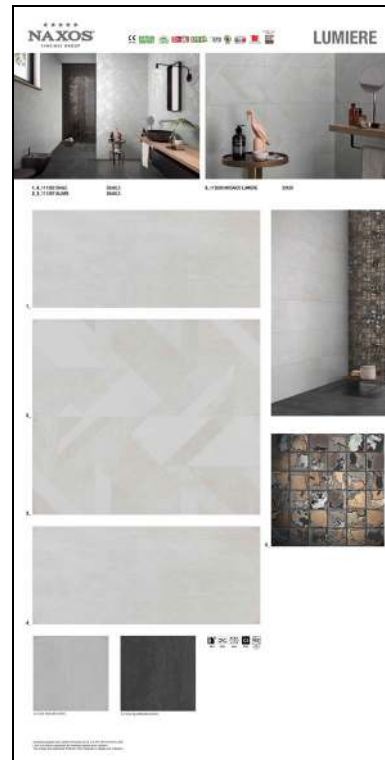

SHALE – TAV. COKE- INDUST. ALUMINIUM
| COD. **0113646**

DOVE – TAV. DOVE | COD **0113647**

SHALE - COKE | COD. **0113648**

SHALE - ALL MIX | COD. **0113649**