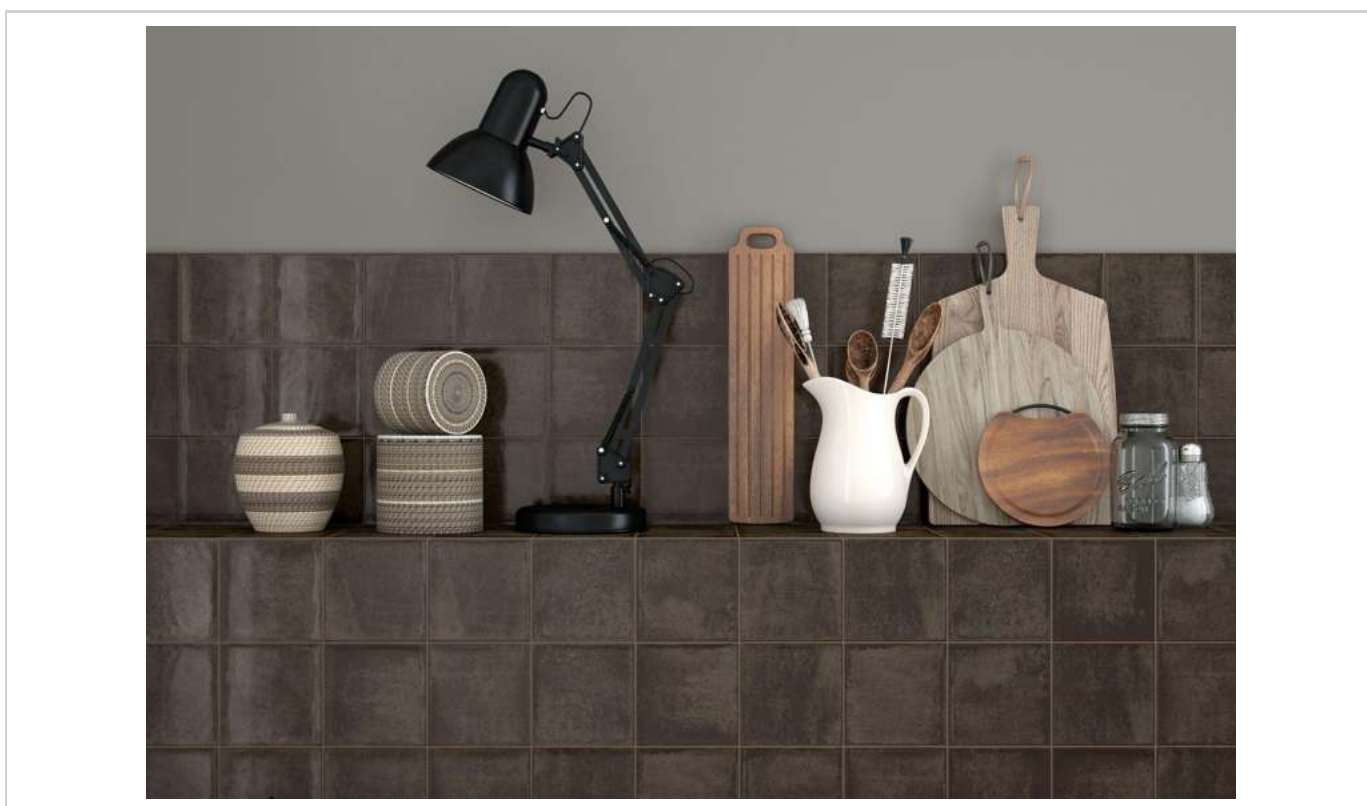

TORELLO MATITA ALCHIMIA WHITE | 2x30  
SP.2006 | Wall | White body tiles

PHOTO GALLERY

BOARDS

**ALCHIMIA PEARL**  
15 x 15 cm - 4" x 4"

PANEL CUNA ALCHIMIA 15X15\_05

**ALCHIMIA VISON**  
15 x 15 cm - 4" x 4"