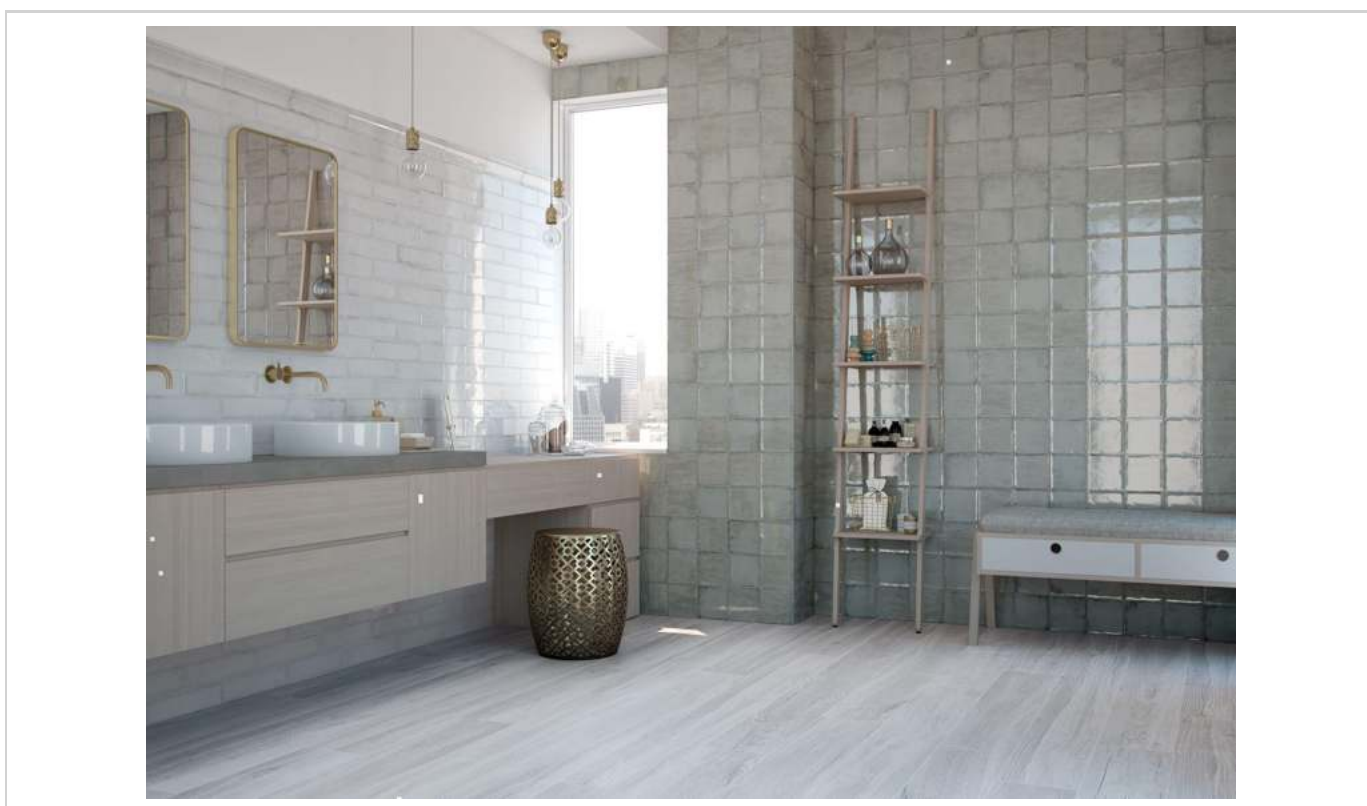

TORELLO MATITA ALCHIMIA WHITE | 2x30  
SP.2006 | Wall | White body tiles

PHOTO GALLERY

BOARDS

**ALCHIMIA PEARL**  
15 x 15 cm - 4" x 4"

PANEL CUNA ALCHIMIA 15X15\_05

**ALCHIMIA VISON**  
15 x 15 cm - 4" x 4"