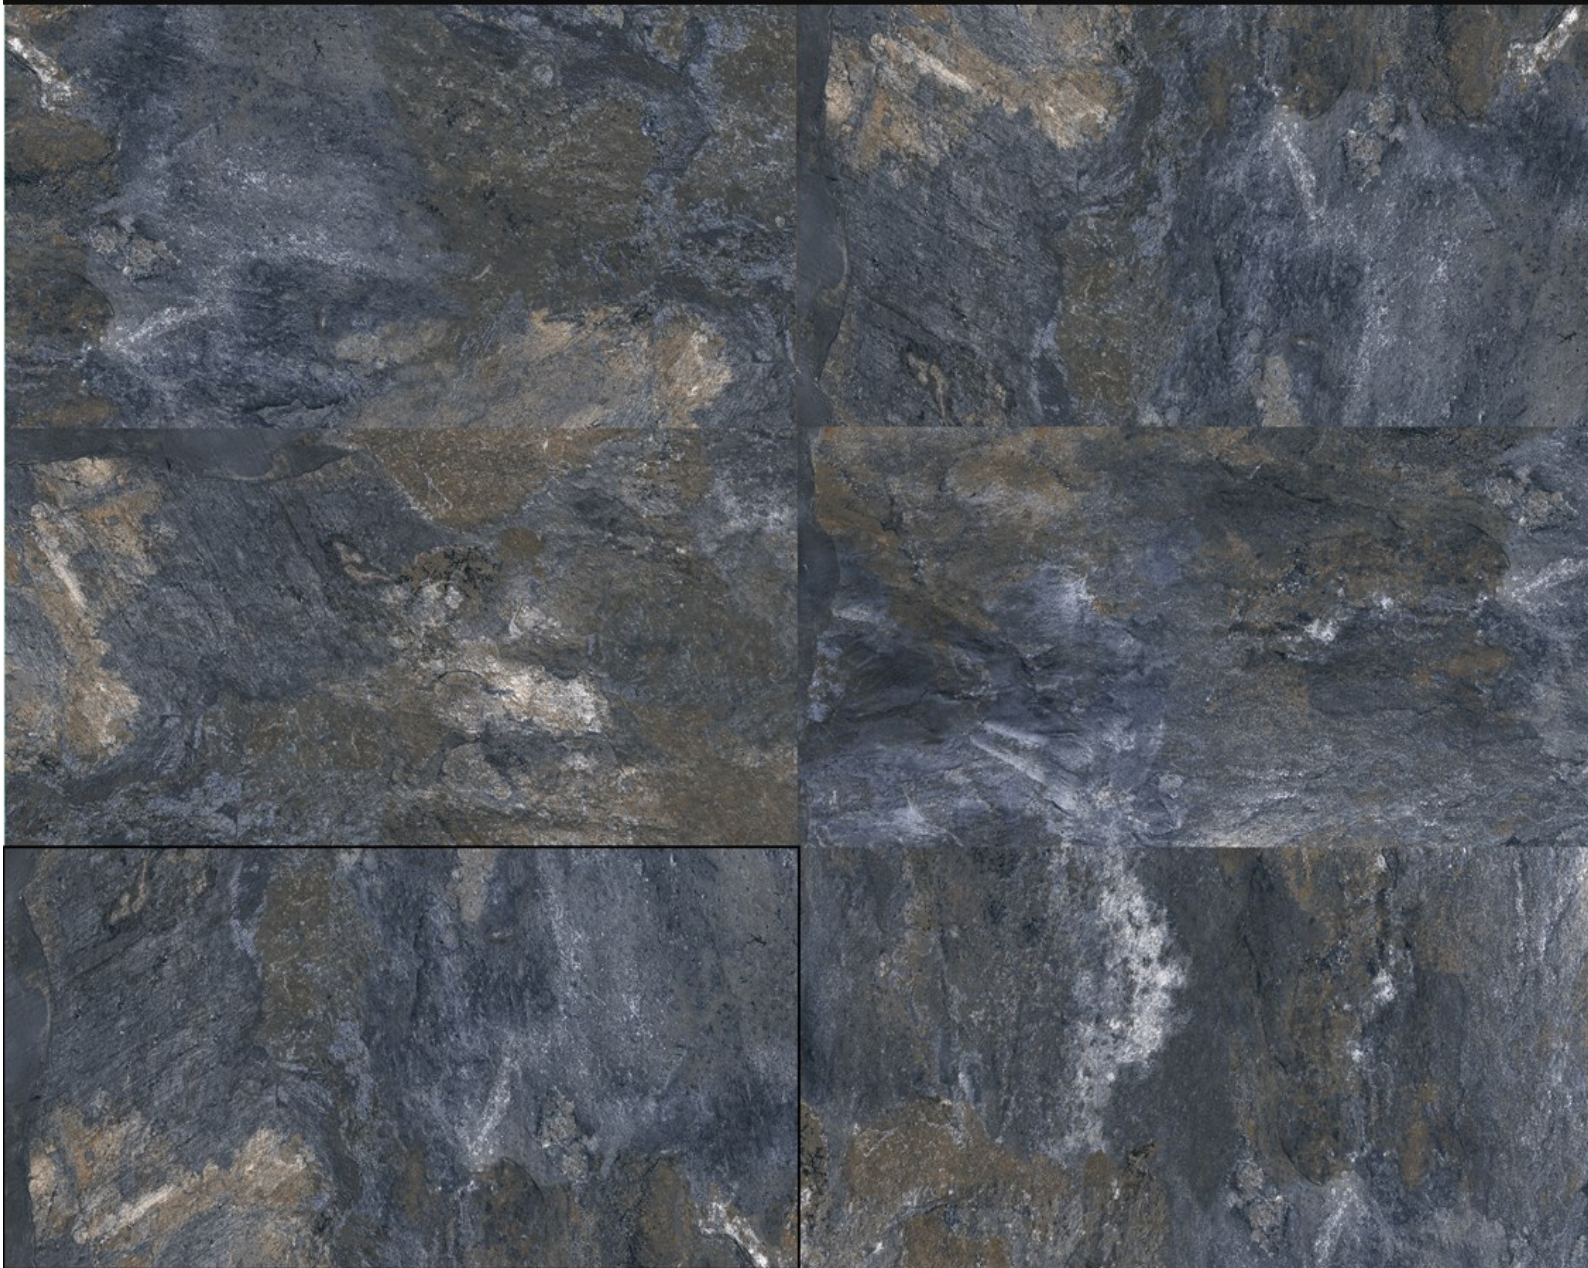

Varenna Azul

V3

MATT

MATE **RETT** Faces

6