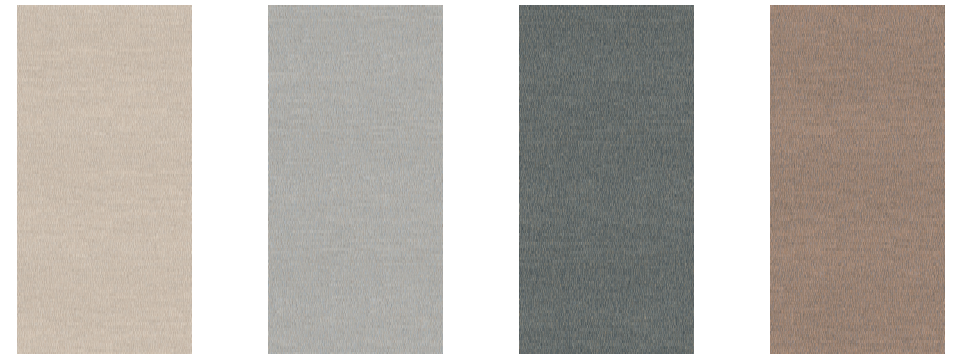

MUNUI

60X120 / 24"X48"

MUNUI LINEN RECT 60X120 / 24"X48" M73/M
MUNUI MOON RECT 60X120 / 24"X48" M73/M
MUNUI EDEN RECT 60X120 / 24"X48" M73/M
MUNUI BAMBOO RECT 60X120 / 24"X48" M73/M