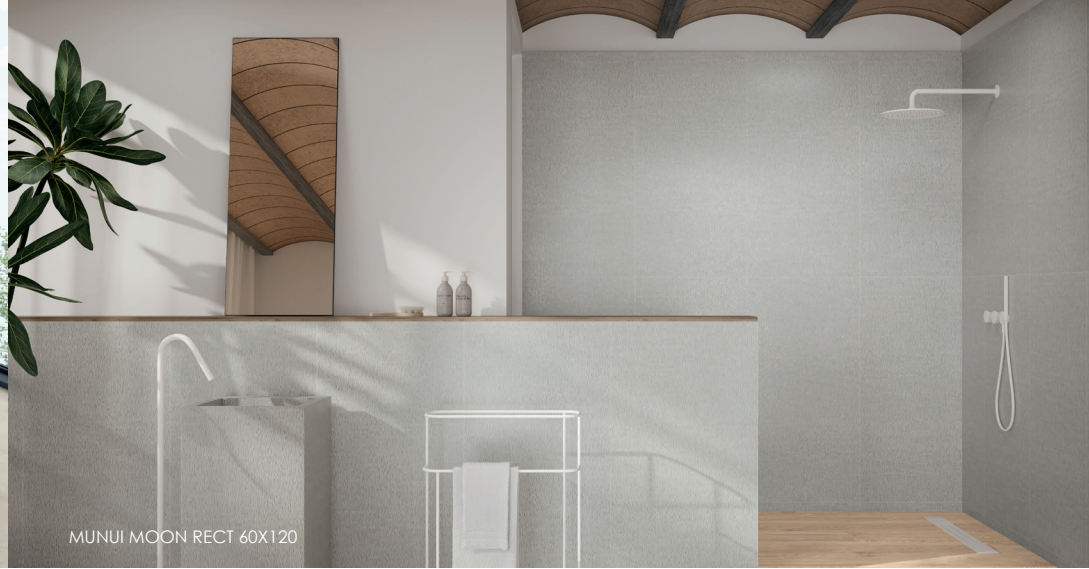

apegrupo

TEXTILE
INSPIRATION

MUNUI

NEW COLLECTION

KI CARAMELLO RECT 40X120/ KINSTONE STEAM RECT 90X90/ MUNUI EDEN RECT 60X120

apegrupo

MUNUI EDEN RECT 60X120/ LECCO BIANCO RECT 60X120/ THINK TAUPE RECT 100X100