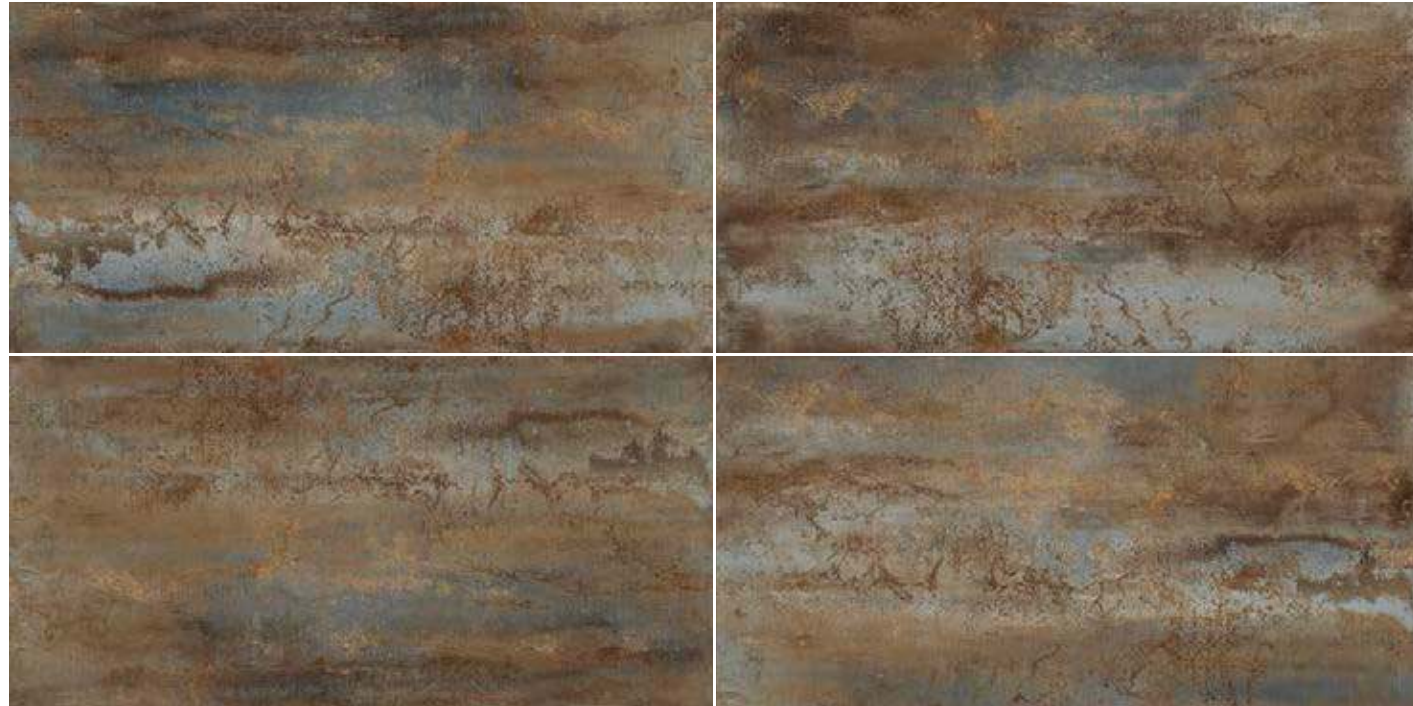

LIVELY

133451 | LIVELY Natural Rectified
60x120 cm - 24"x47"

■ 133

7 mm

FINE PORCELAIN STONEWARE RECTIFIED | GRES FINE PORCELLANATO RETTIFICATO

BEAT

133051 | BEAT Natural Rectified
60x120 cm -24"x47"
■ 133

CONCERT BEIGE