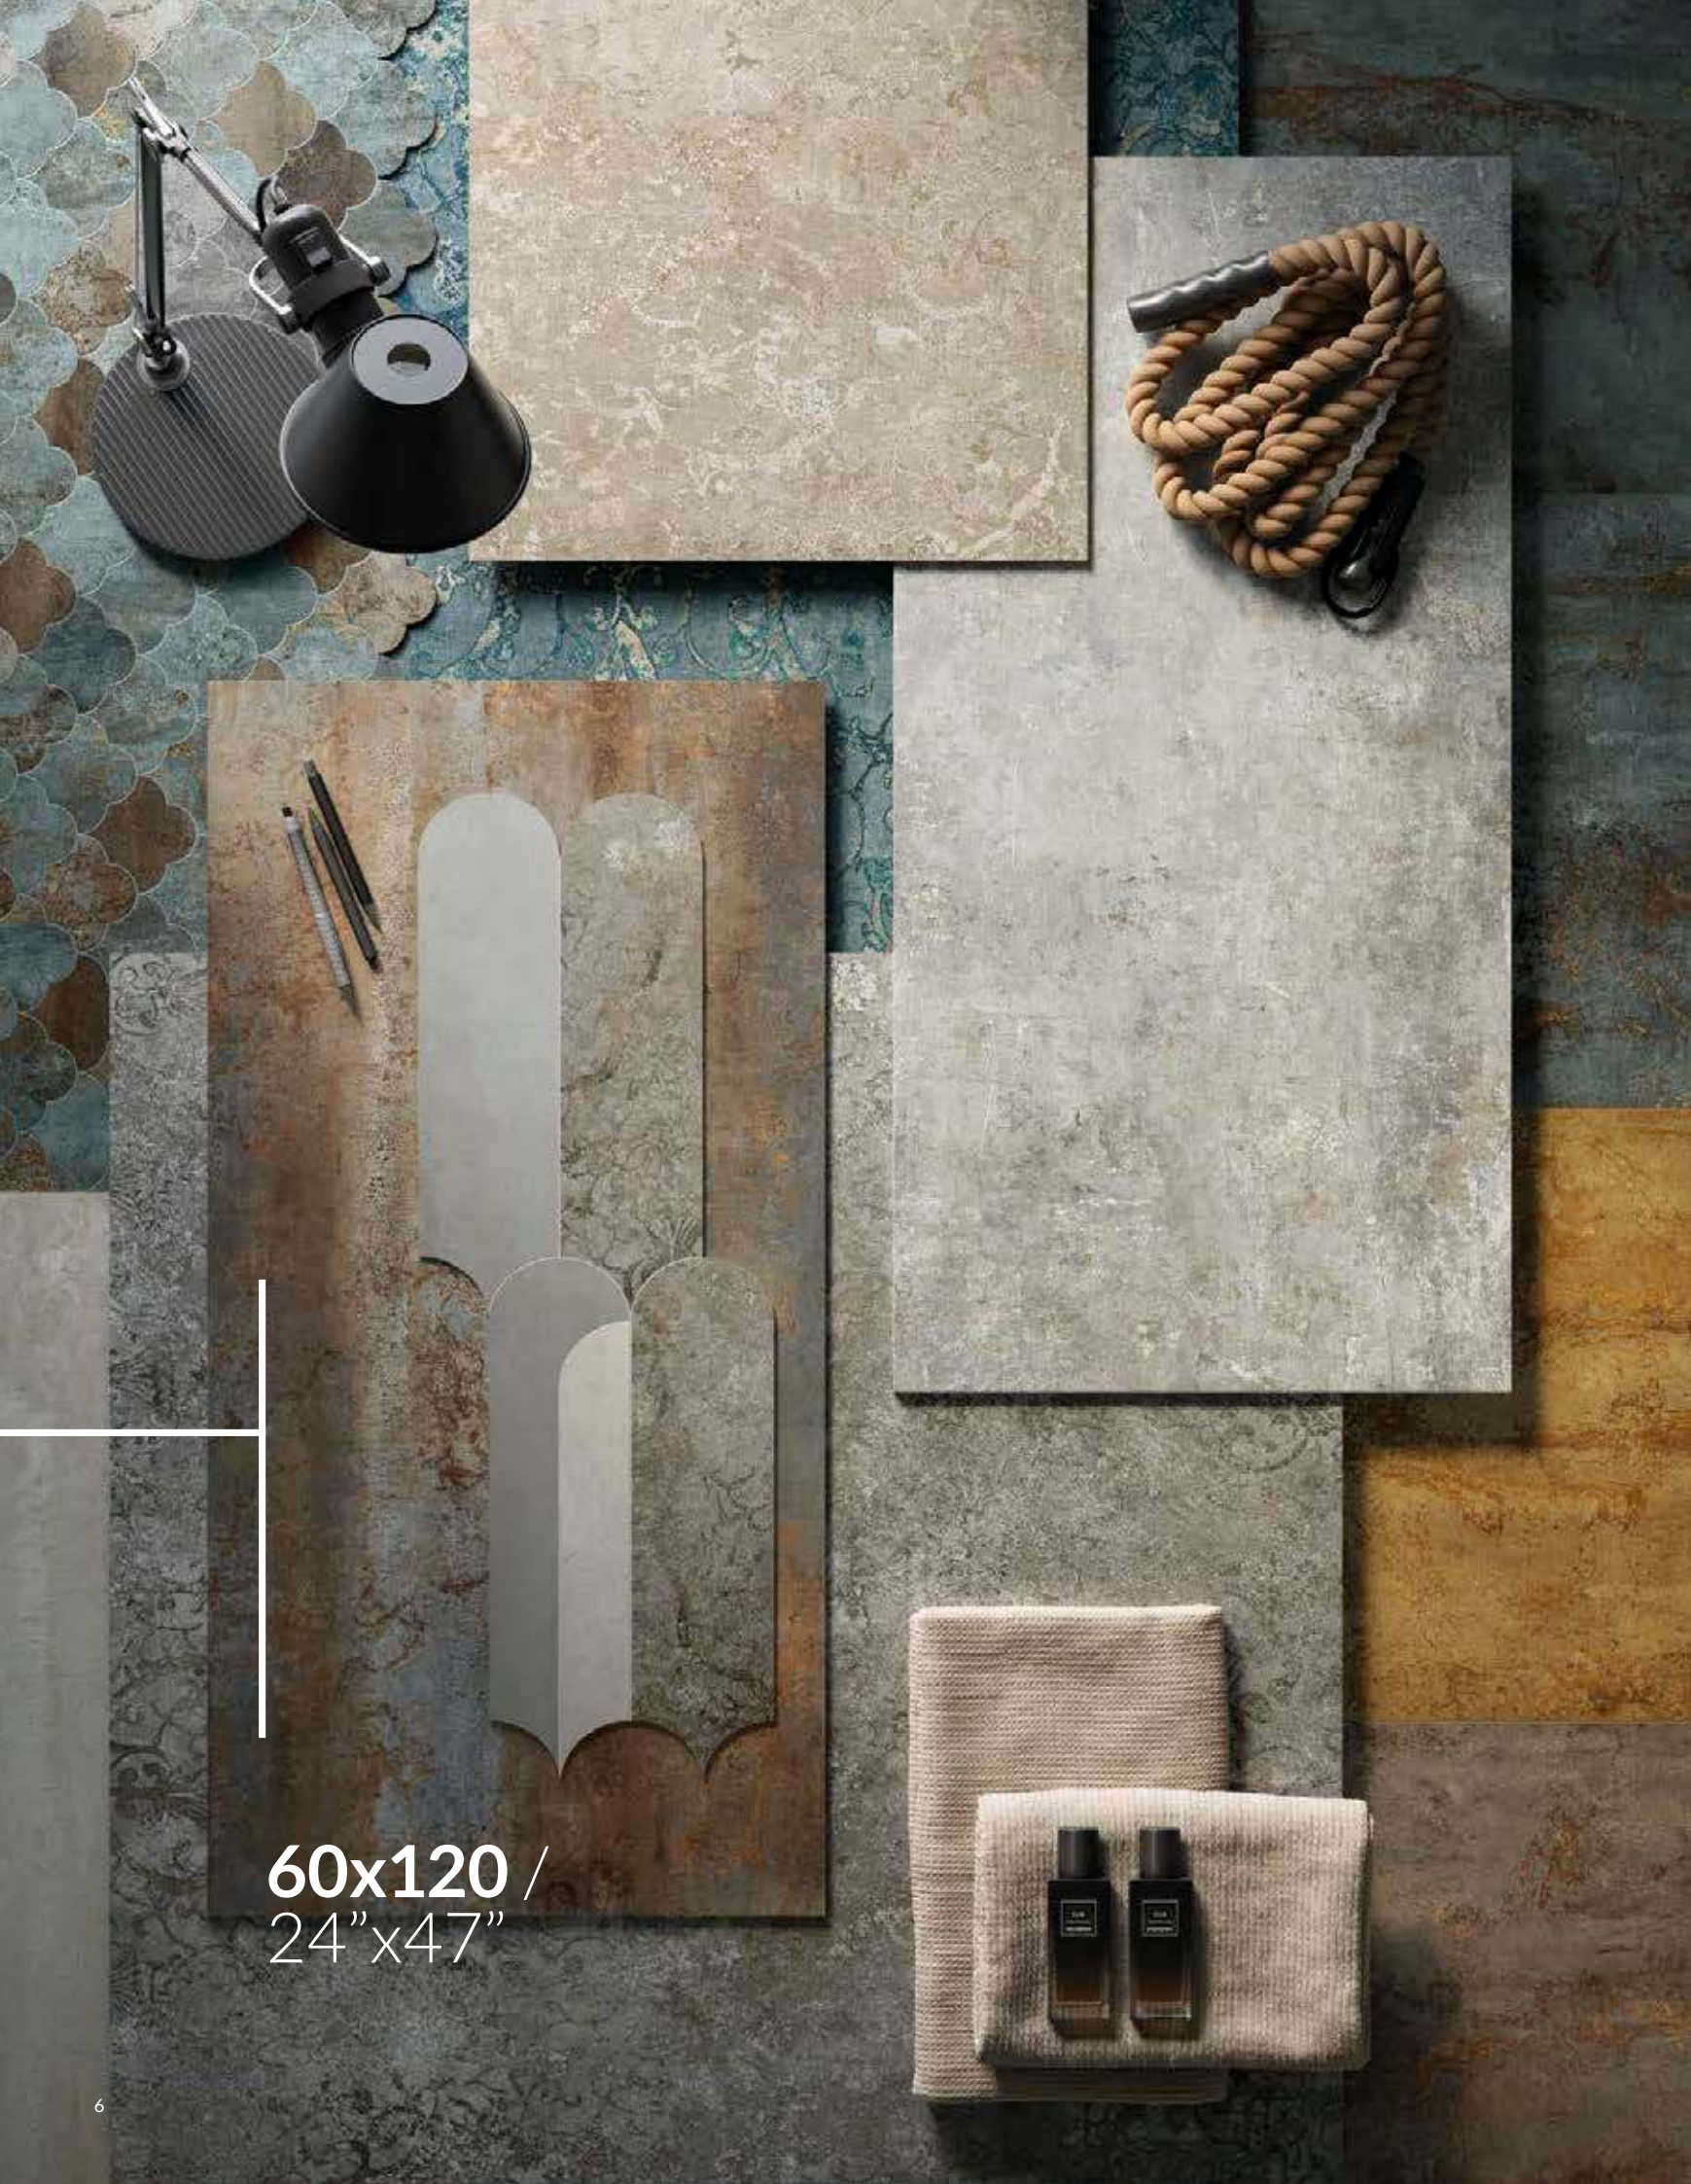

60x120 /
24"x47"

30x60 /
12"x24"

BOLD

7 MM FINE PORCELAIN
STONEWARE