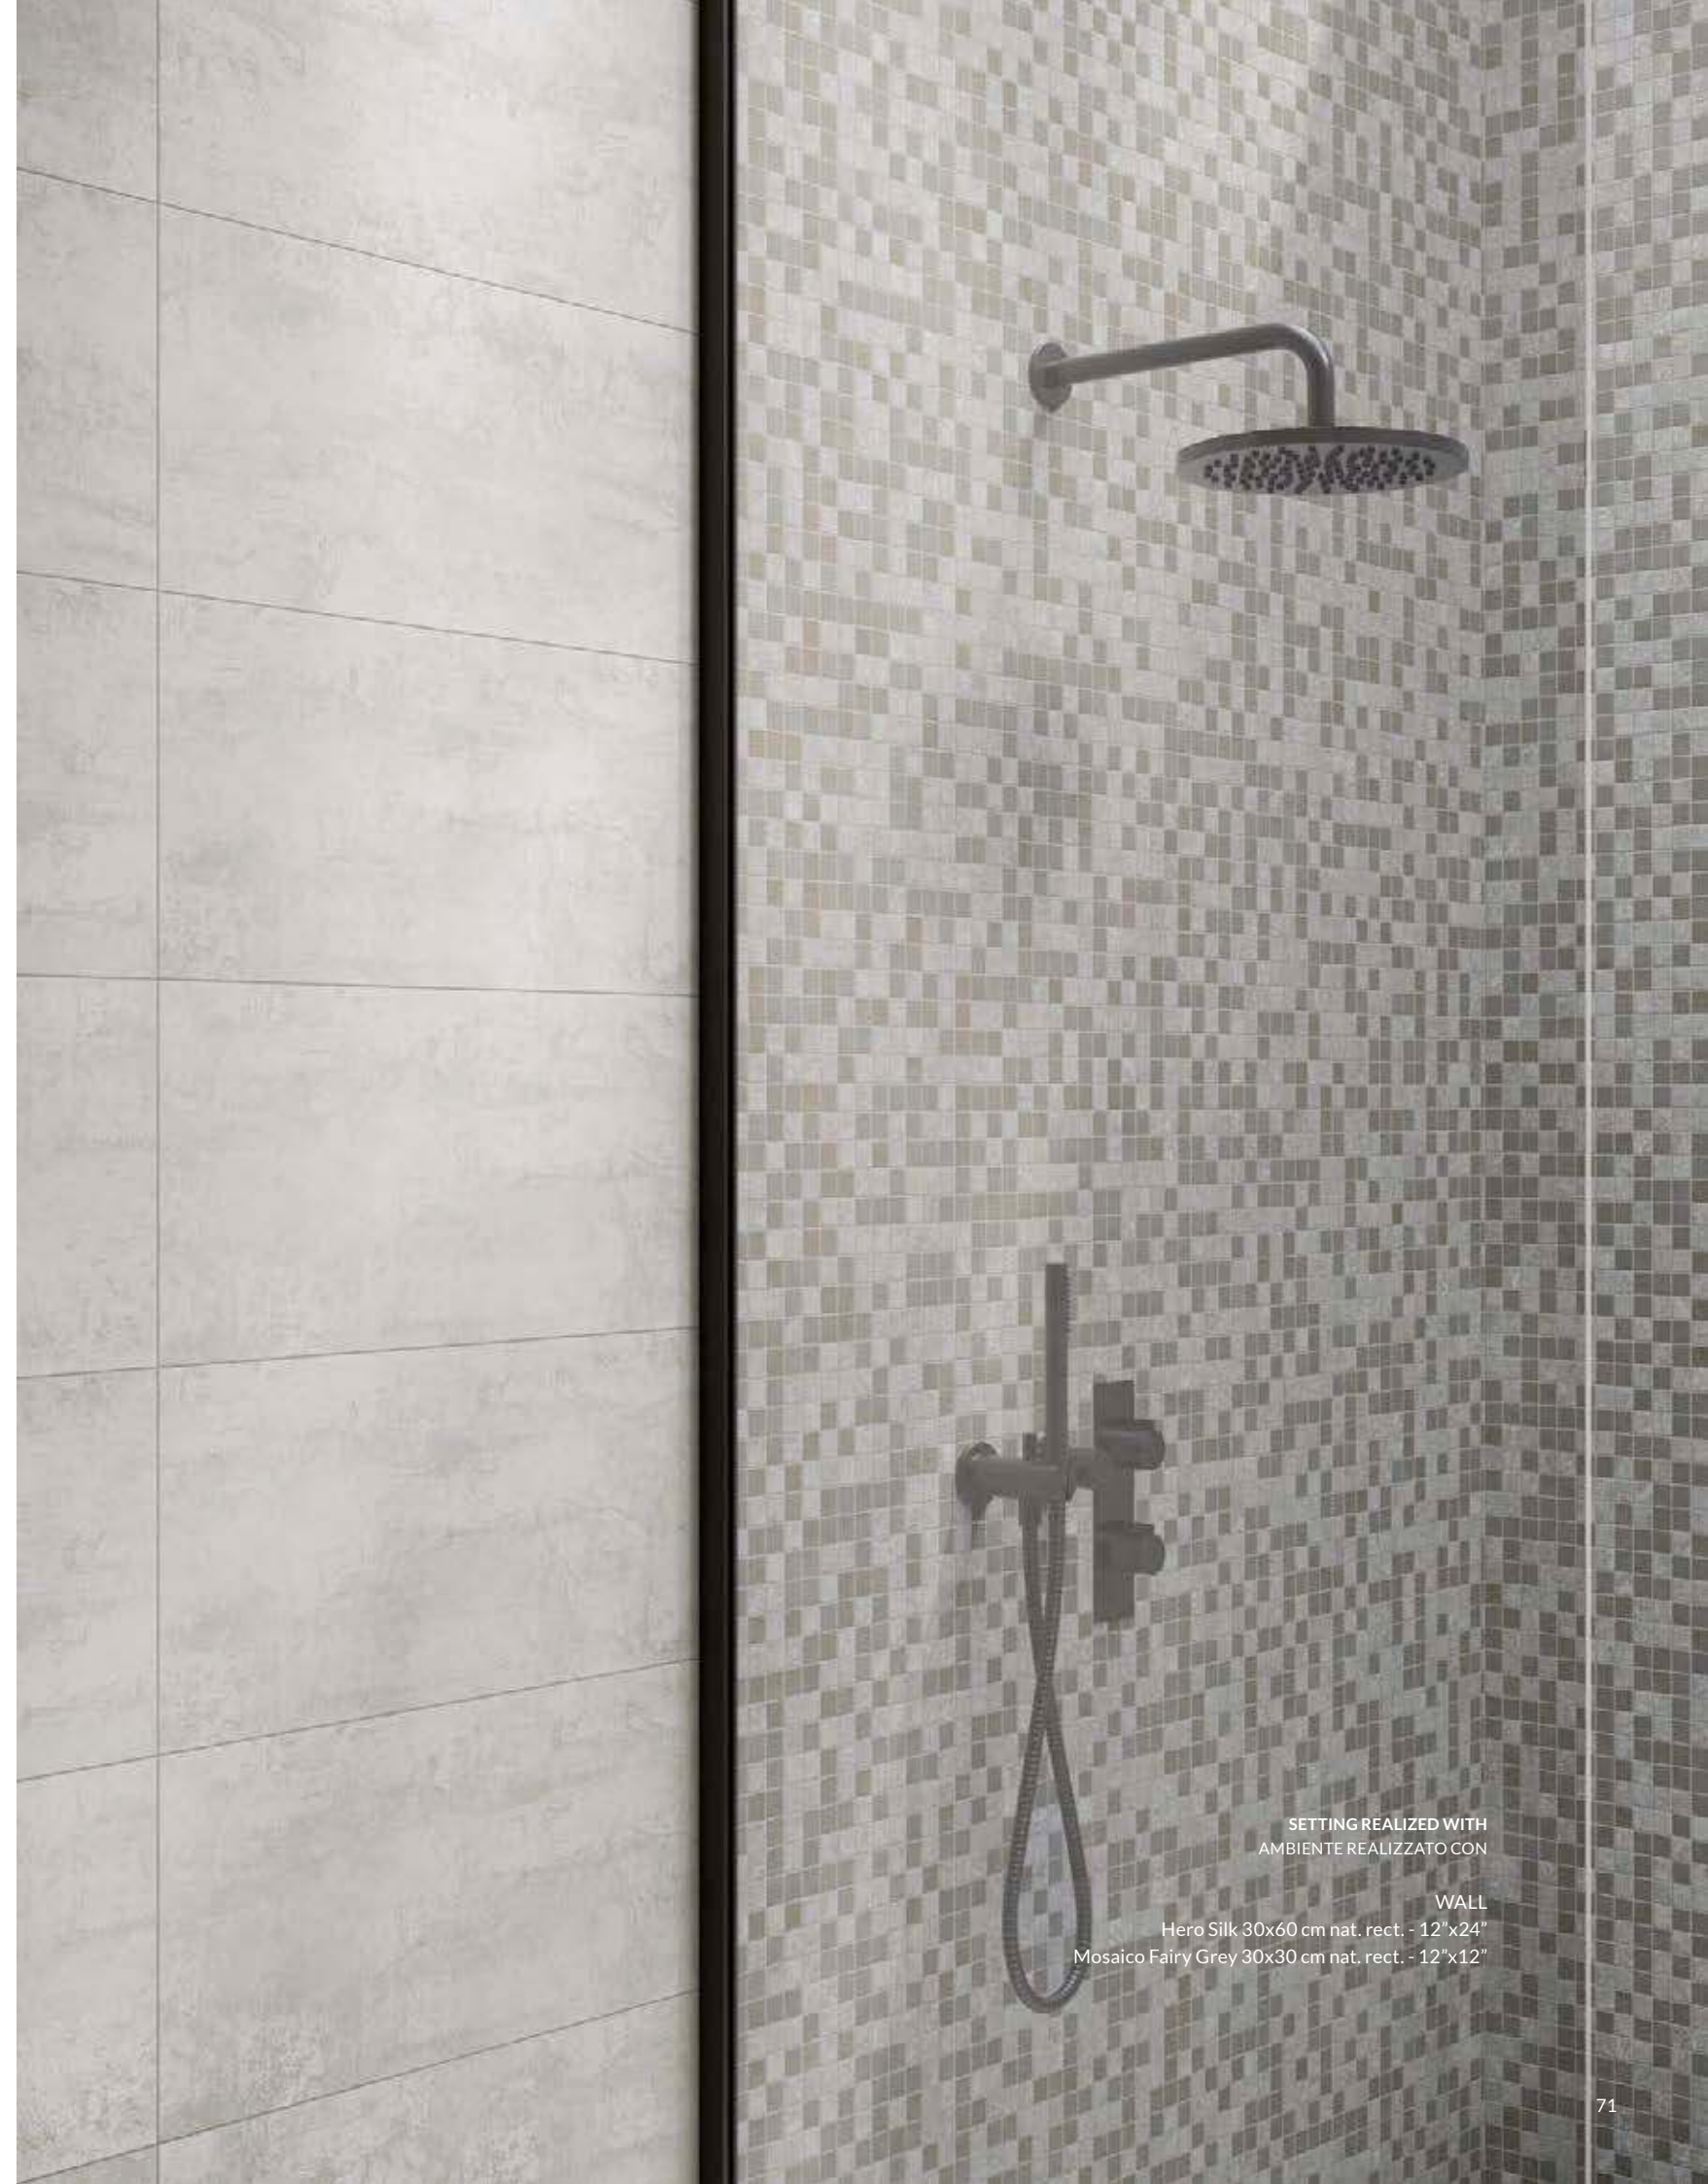

FLOOR
Dynamic 60x60 cm nat. rect. - 24"x24"

30x60 / 12"x24"

BOLD

BATHROOM

SETTING REALIZED WITH
AMBIENTE REALIZZATO CON

WALL
Hero Silk 30x60 cm nat. rect. - 12"x24"
Fairy Grey 30x60 cm nat. rect. - 12"x24"

SETTING REALIZED WITH
AMBIENTE REALIZZATO CON

WALL
Hero Silk 30x60 cm nat. rect. - 12"x24"
Mosaico Fairy Grey 30x30 cm nat. rect. - 12"x12"

SETTING REALIZED WITH
AMBIENTE REALIZZATO CON

WALL

Hero Silk 30x60 cm nat. rect. - 12"x24"
Fairy Grey 30x60 cm nat. rect. - 12"x24"
Mosaico Fairy Grey 30x30 cm nat. rect. - 12"x12"