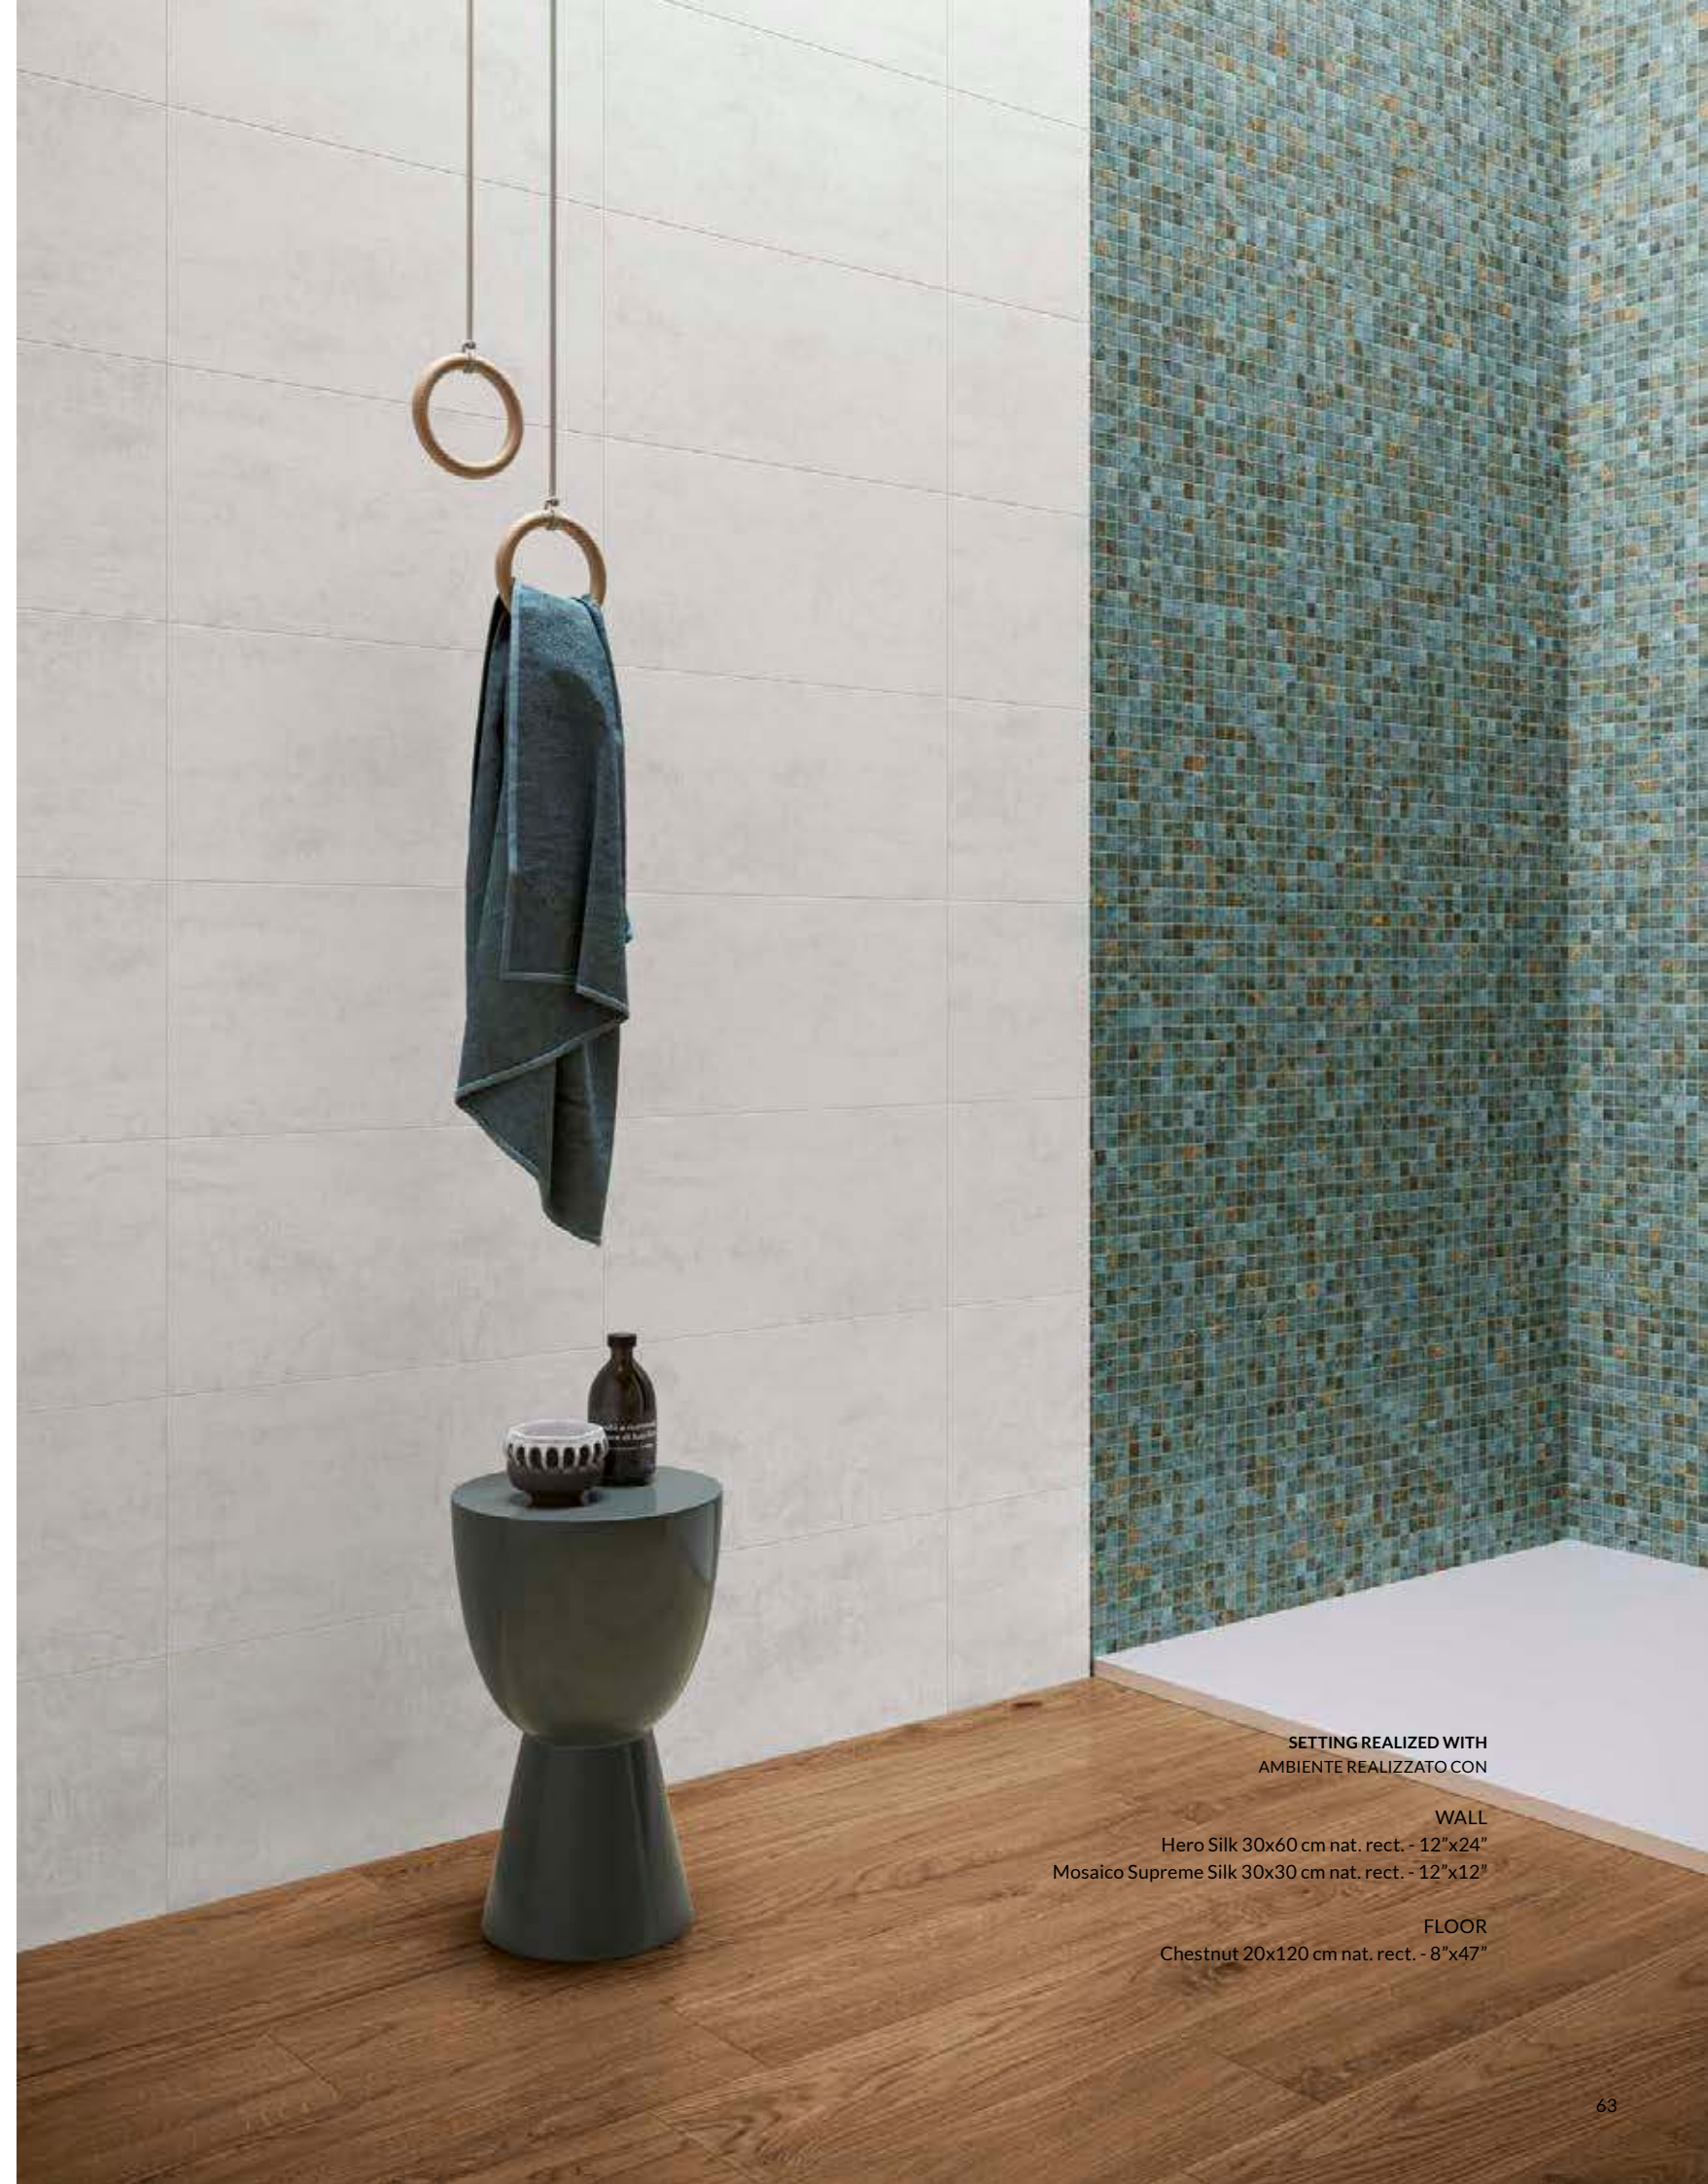

SIZES
FORMATI

30x60 12"x24"
60x60 24"x24"

★★★★★
NAXOS[®]
FINCIBEC GROUP

BOLD

BATHROOM

30x60 / 12"x24"

SETTING REALIZED WITH
AMBIENTE REALIZZATO CON

WALL
Hero Silk 30x60 cm nat. rect. - 12"x24"
Fascia Magic Mix 30x60 cm nat. rect. - 12"x24"