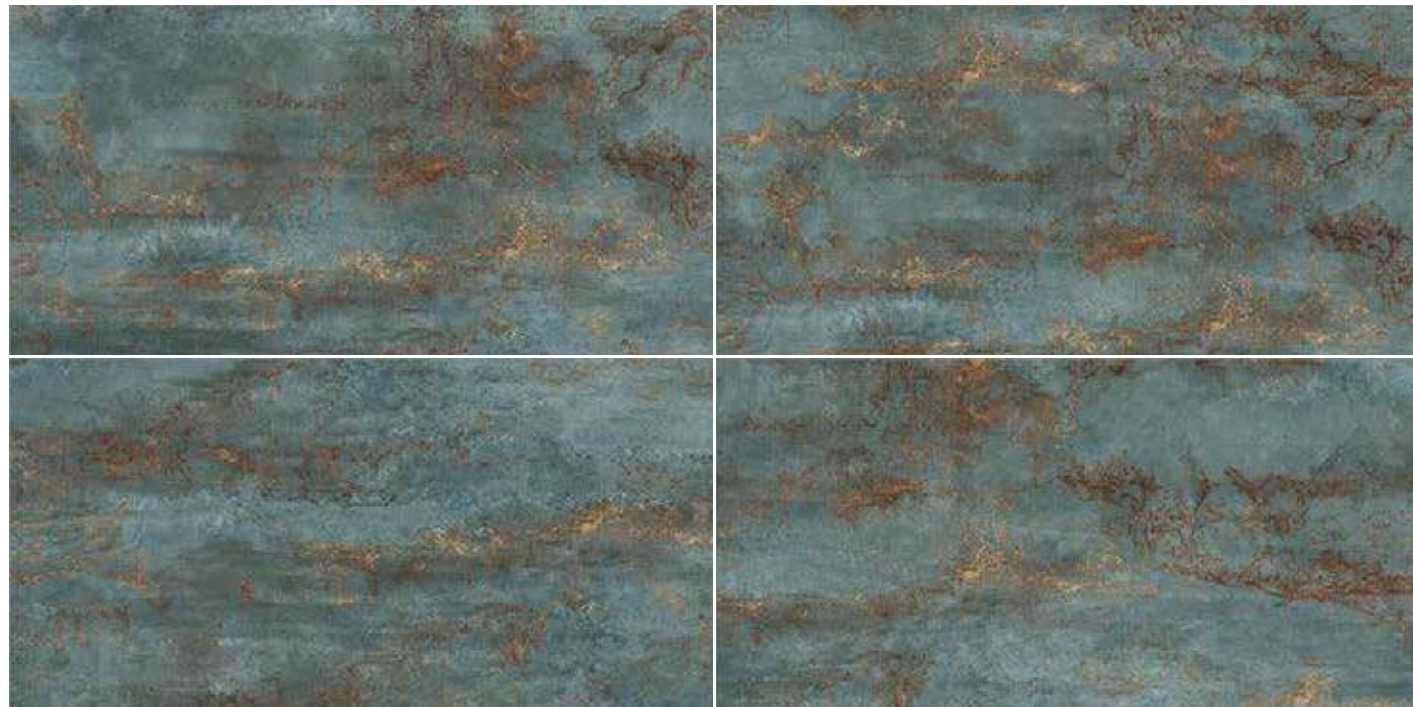

133049 | SILVERY Natural Rectified
60x120 cm - 24"x47"

■ 133

SOLAR

133452 | SOLAR Natural Rectified
60x120 cm - 24"x47"

■ 133

SUPREME

133050 | SUPREME Natural Rectified
60x120 cm - 24"x47"

■ 133