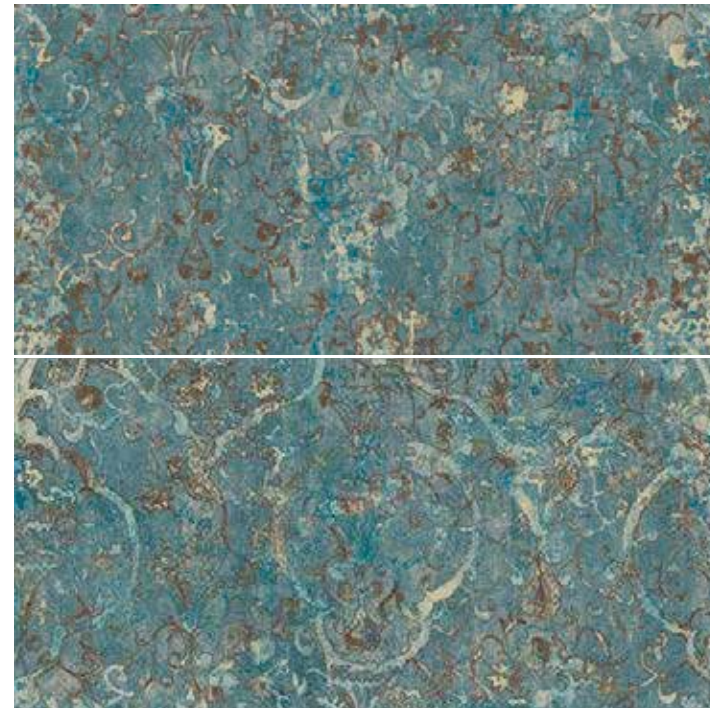

7 mm

FINE PORCELAIN STONEWARE RECTIFIED | GRES FINE PORCELLANATO RETTIFICATO

DECORS | DECORI

134858 | Fascia SYMPHONY Mix Natural Rectified
60x120 cm - 24"x47"
● 353

MOSAICS | MOSAICI