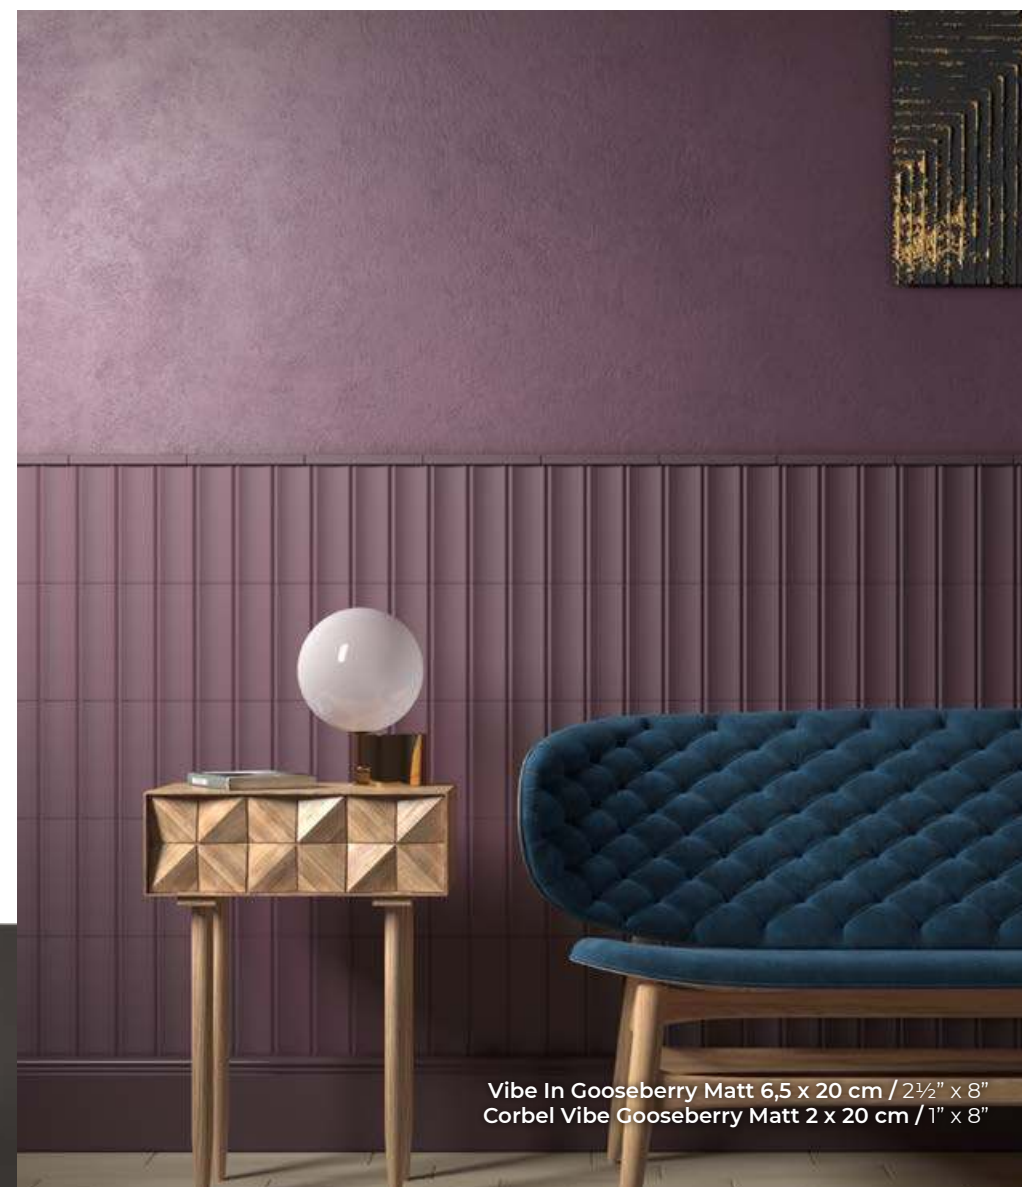

Vibe In Gooseberry Matt 6,5 x 20 cm / 2½" x 8"
Corbel Vibe Gooseberry Matt 2 x 20 cm / 1" x 8"

Piezas especiales / Special tile pieces / Sonderteile / Pièces spéciales

Venta por pieza / Sale by piece / Stückverkauf / Vente par pièces

perfil profile	Gesso White Matt	Fair Pink Matt	Light Mocha Matt	Taupe Matt	Fantasy Sky Matt	Newport Green Matt	Gooseberry Matt	Naval Matt	Lunar Grey Matt	Almost Black Matt
corbel MATT 2 x 20 cm 1" x 8" EQ-11	28874	28873	28868	28872	28867	28871	28866	28869	28870	28875
jolly MATT 1,2 x 20 cm 1" x 8" EQ-24	28884	28883	28878	28882	28877	28881	28876	28879	28880	28885

La línea roja indica la superficie esmaltada. Die rote Linie zeigt die glasierte Fläche an.
The glazed surface is indicated by a red line. La ligne rouge indique la surface émaillée.

Embalaje / Packing / Verpackung / Emballage

formato size	kg/pza kg/pieces	caja / box			palet / pallet			
		piezas pieces	kg	m² sqm	piezas pieces	kg	m² sqm	cajas boxes
In 6,5 x 20 2½" x 8"	0,17	32	5,57	0,42	3.840	692	50,52	120
Out 6,5 x 20 2½" x 8"	0,18	38	7,18	0,50	4.560	885	60	120
Corbel 2 x 20 cm 1" x 8"	0,10	21	2,24	-	-	-	-	-
Jolly 1,2 x 20 cm 1" x 8"	0,04	66	2,60	-	-	-	-	-