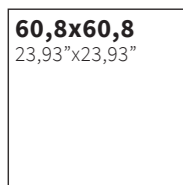

DORIA

NEW
2022

COMPACGLASS
GRES PORCELÁNICO ESMALTADO · GLAZED PORCELAIN TILES · GRÈS CÉRAME ÉMAILLÉ

Formatos / Sizes / Formats

● Doria	Bianco	60x120	Rec.	M74	017.250.0150.10382	REC
● Doria	Bianco	60,8x60,8		M30	015.440.0150.10382	REC
● Doria	Bianco	60x60	Rec.	M39	017.840.0150.10382	REC