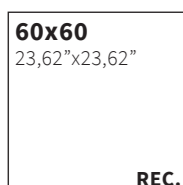

DORIA

NEW
2022

COMPACGLASS
GRES PORCELÁNICO ESMALTADO · GLAZED PORCELAIN TILES · GRÈS CÉRAME ÉMAILLÉ

Formatos / Sizes / Formats

● Doria	Bianco	60x120	Rec.	M74	017.250.0150.10382	REC
● Doria	Bianco	60,8x60,8		M30	015.440.0150.10382	REC
● Doria	Bianco	60x60	Rec.	M39	017.840.0150.10382	REC