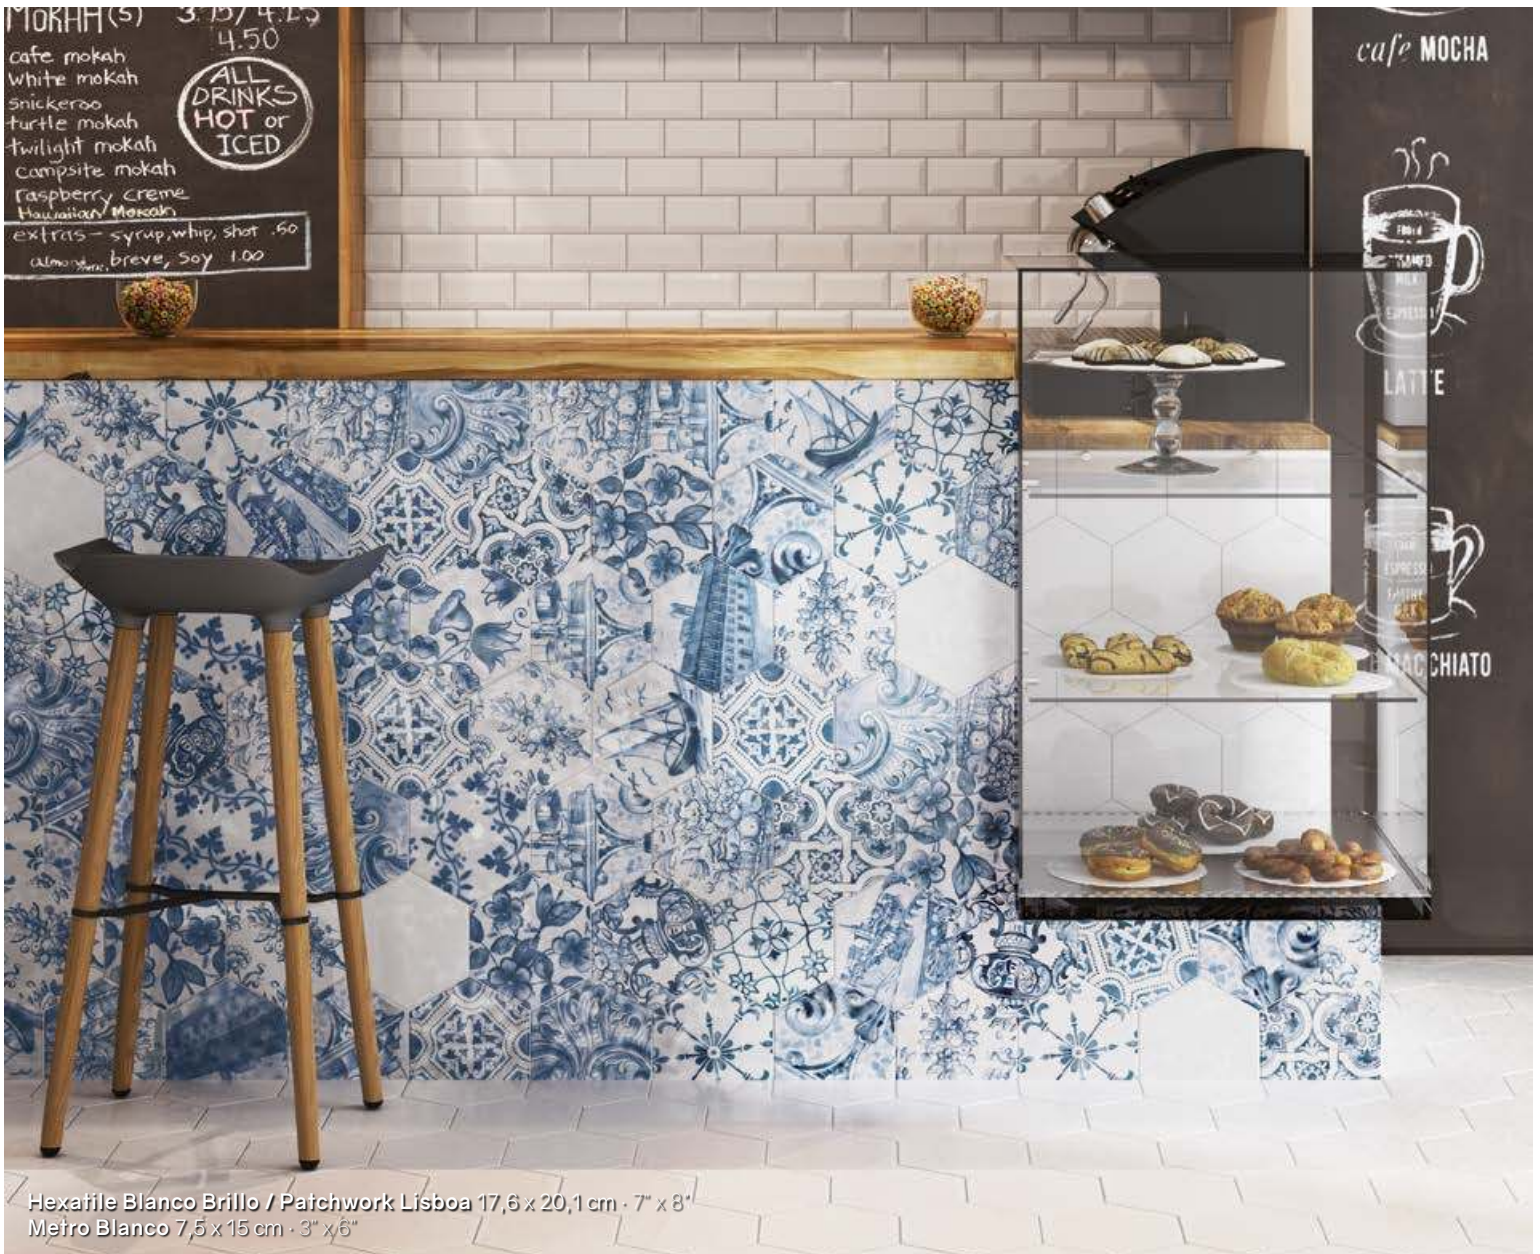

Combinable:
Serie Chevron,
pg.240

Tiles combination:
Chevron,
pg.240