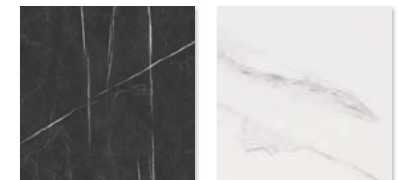

COORDINATED FLOOR TILE: / PAVIMENTO COORDINADO:
CARONTE / DELTA
GLAZED CERAMIC + STD BODY + RECTIFIED + GLOSS
GRES ESMALTADO + PASTA STD + RECTIFICADO + BRILLO

	Page/Pág.		Page/Pág.
CARONTE 60x60 cm/24"x24" RC M642	260	DELTA 60x60 cm/24"x24" RC M642	261

CARONTE BLACK DELTA WHITE