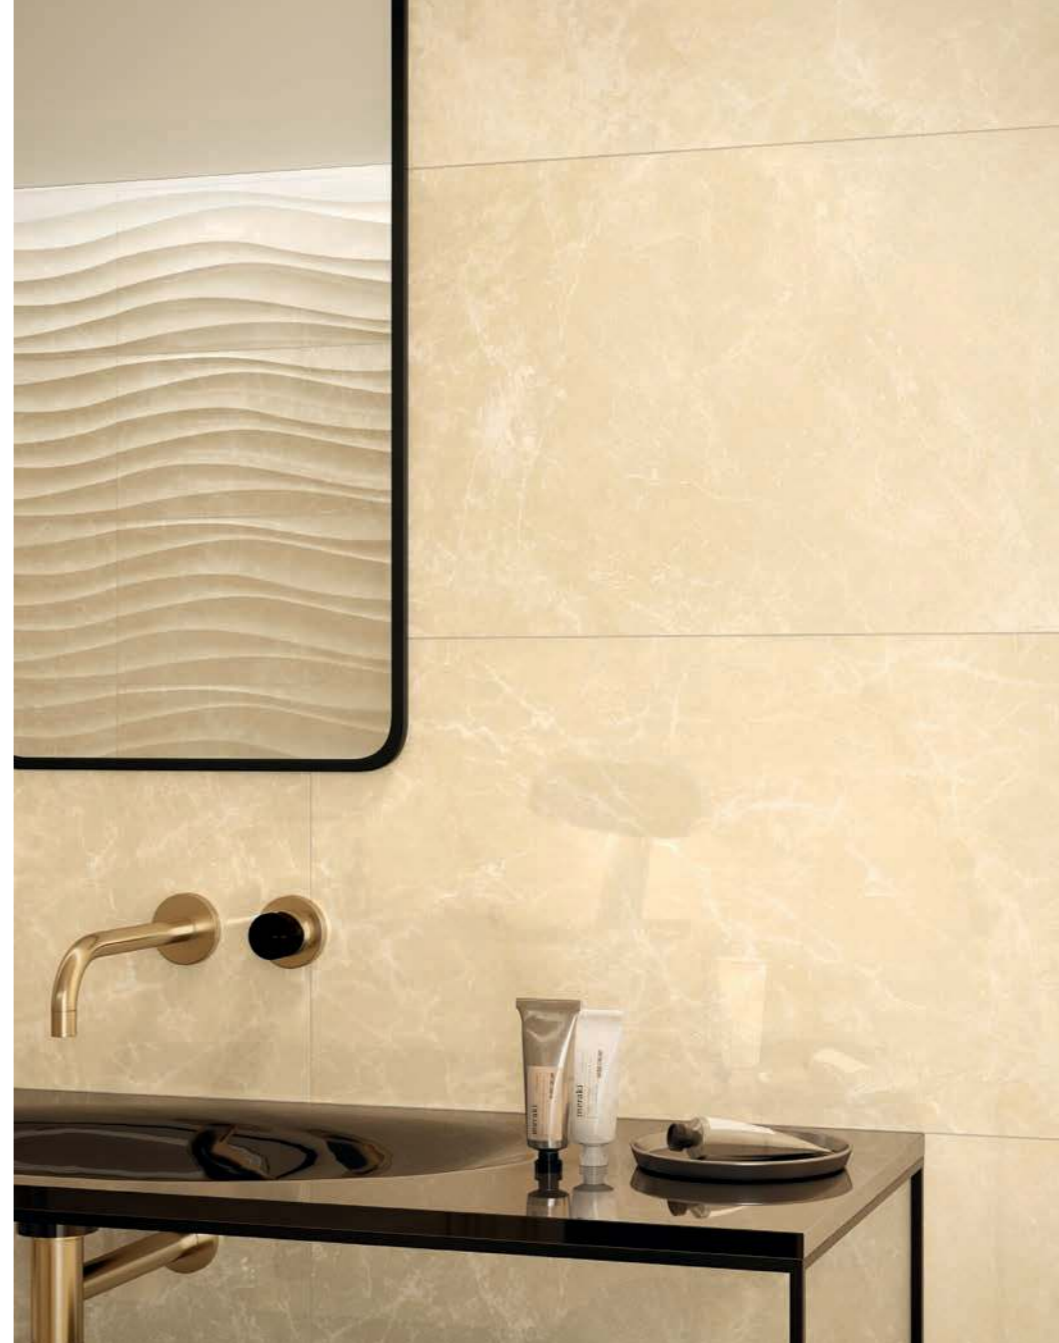

Marble Beige Shine
45 x 119 RET.