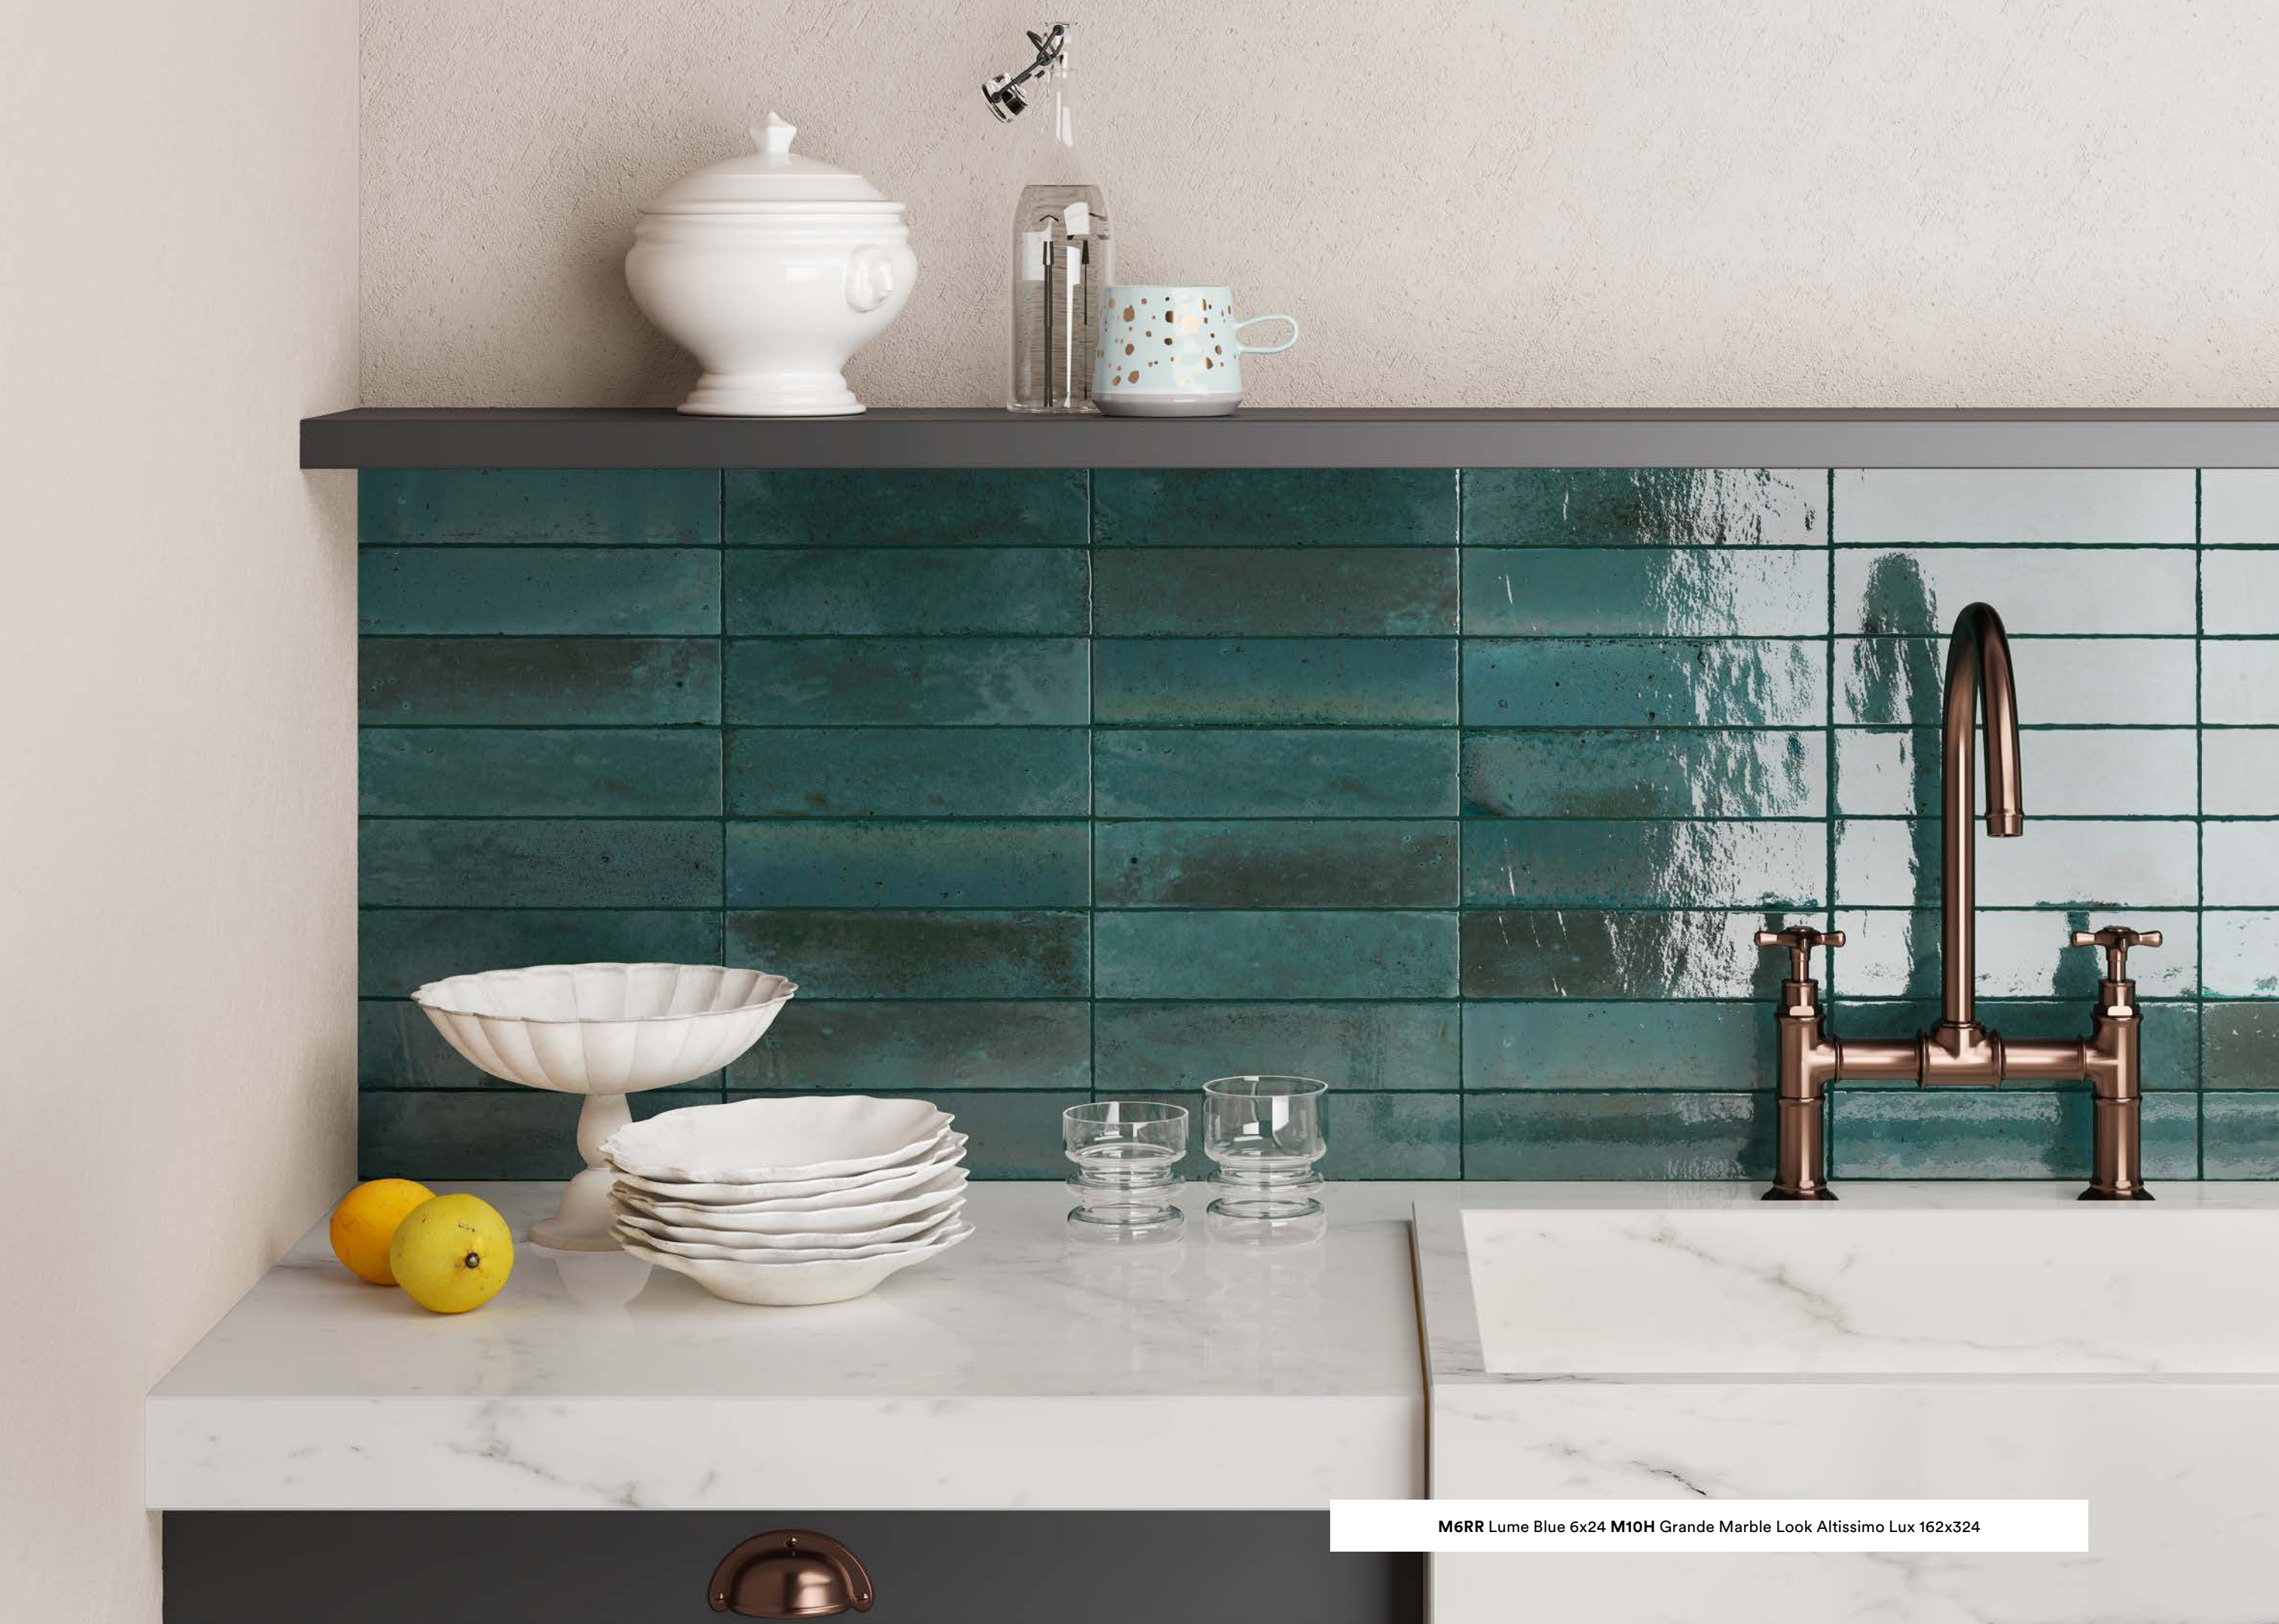

M6RR Lume Blue 6x24 M10H Grande Marble Look Altissimo Lux 162x324

M6RQ Lume Green 6x24

M6RN Lume White 6x24 M7AP Vero Natural Rett. 22,5x180

**M6RP Lume Black 6x24 M7GR Grande Resin Look Bianco Satin Rettificato 120x278**