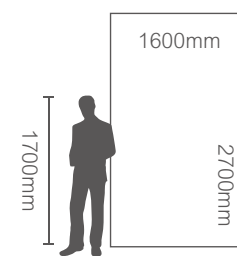

MORE ROOM

MORE ROOM

MN041AP271606
雅士白 Ariston White

1600x2700mm
干粒抛
Nanotech Polished

SURFACE CONTINUITY (Faces Supplied Randomly)

A-B-C