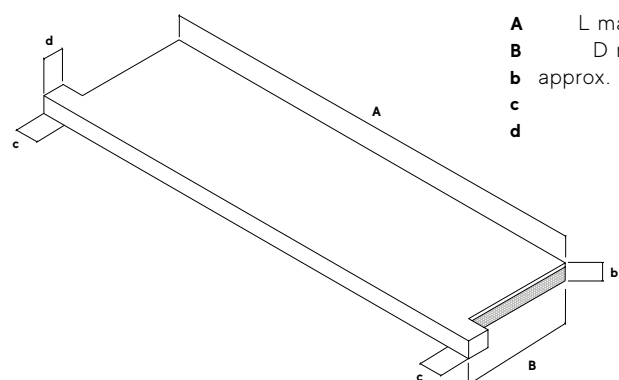

Scalino Ang. Matte Sensitech ✓
33x33 cm - 13"x13"

Elemento L Grip Sensitech
33x120 cm - 13"x47¹/₄"

Corner ± 6 mm ✓
1x120 cm - 3¹/₈"x47¹/₄"

Battiscopa Sagomato Sx/Dx Matte Sensitech ✓
7,2x30 cm - 2⁷/₈"x11³/₄"

Corner A.E. ± 6 mm ✓
1x1 cm - 3¹/₈"x3¹/₈"

✓ These parts are supplied to order / I pezzi sono disponibili su ordinazione

Outdoor trim tiles ± 20 mm

Round Outdoor Sensitech SP * ♦ ✓
33x120 cm - 13"x47¹/₄"
30x60 cm - 11³/₄"x23⁵/₈"

Elemento L Outdoor Sensitech SP * ♦ ✓
33x120 cm - 13"x47¹/₄"

Bordo Piscina Outdoor Sensitech * ♦ ✓
30x60 cm - 11³/₄"x23⁵/₈"

Gradino Round Outdoor Sensitech * ♦ ✓
30x60 cm - 11³/₄"x23⁵/₈"

Griglia Outdoor Sensitech * ♦ ✓
15x60 cm - 5⁷/₈"x23⁵/₈"
20x60 cm - 7⁷/₈"x23⁵/₈"

Smussato Outdoor Sensitech SP * ✓
30x60 cm - 11³/₄"x23⁵/₈"

Alzata Outdoor Sensitech SP * ✓
20x120 cm - 7⁷/₈"x47¹/₄"

Curve Outdoor Sensitech SP * ✓
60x60 cm - 23⁵/₈"x23⁵/₈"

* Available in / Disponibile in White, Ash, Pearl, Grey
✓ These parts are supplied to order / I pezzi sono disponibili su ordinazione
♦ Right-left angular elements are available / Sono disponibili gli elementi angolari dx/sx

Outdoor Porcelain tiles ± 20 mm

Windowsill / Threshold

Davanzale / Soglia

Reinforcement: expanded continuous panel
Rinforzo: pannello continuo espanso

Thermal conductivity of the insulation
Conducibilità termica dell'isolante 0,0323

Insulating and waterproof system
Sistema coibente e impermeabile

A L max 300 cm - 118¹/₈"
B D max 50 cm - 19⁵/₈"
b approx. 3-4 cm - 1¹/₈"-1⁵/₈"
c L1 0-5 cm - 0"-2"
d 4 cm - 1⁵/₈"

Sensitech

SAFE. SOFT. SMART.

INDOOR & OUTDOOR CONTINUITY

SOFT TO THE TOUCH

EXTREMELY SAFE

HYGIENIC AND EASY TO CLEAN

LONG-LASTING QUALITIES