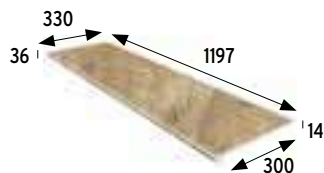

Peldaño redondeado 120 Rounded stair-tread 120
1197x330x14 mm

Liso · Smooth
Ocre Cod. **970440** PZ724
Beige Cod. **970444** PZ724
Gris Cod. **970448** PZ724

Ocre Cod. **905949** PZ195
Beige Cod. **905952** PZ195
Gris Cod. **905955** PZ195

Peldaño redondeado 180* Rounded stair-tread 180

* Disponible bajo pedido. / Available on demand.