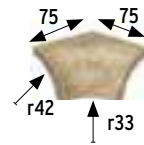

Antideslizante · Anti slip
Ocre Cod. **905967** PZ123
Beige Cod. **905981** PZ123
Gris Cod. **905995** PZ123

Esq. int. rinconera Internal mitre
75x75 mm