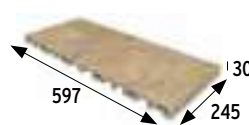

Rejilla cerámica oculta Hidden ceramic grid

597x245x30 mm

Antideslizante · Anti slip
Ocre Cod. **970730** PZ730
Beige Cod. **970590** PZ730
Gris Cod. **970646** PZ730

* Disponible bajo pedido. / Available on demand. Ver/See pg. 14.