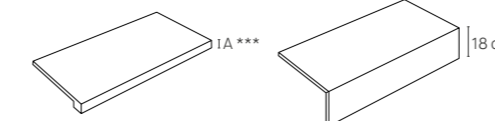

## COMPLEMENTARY PIECES PIEZAS COMPLEMENTARIAS

S.K.I. S.K.D.

8x30 cm  
3.1x11.8 "

SKIRTING

8x100 cm 3.1x39.4 "  
8x75,5 cm 3.1x29.7 "  
8x60 cm 3.1x23.6 "

Premium Polished (P)	U53
Polished (EP)	U53
Shaped (SP)	U53
Natural (NT)	U53

Premium Polished (P)	U48	-	-
Polished (EP)	-	U43	U35
Shaped (SP)	U45	-	-
Natural (NT)	-	U43	U35

STAIR TREADS

TECHNICAL (PT) SEAMLESS (PL/18)

30x180 cm 11.8x70.8 "  
30x151 cm 11.8x59.4 "  
30x120 cm 11.8x47.2 "  
30x100 cm 11.8x39.4 "  
30x75,5 cm 11.8x29.7 "  
30x60 cm 11.8x23.6 "