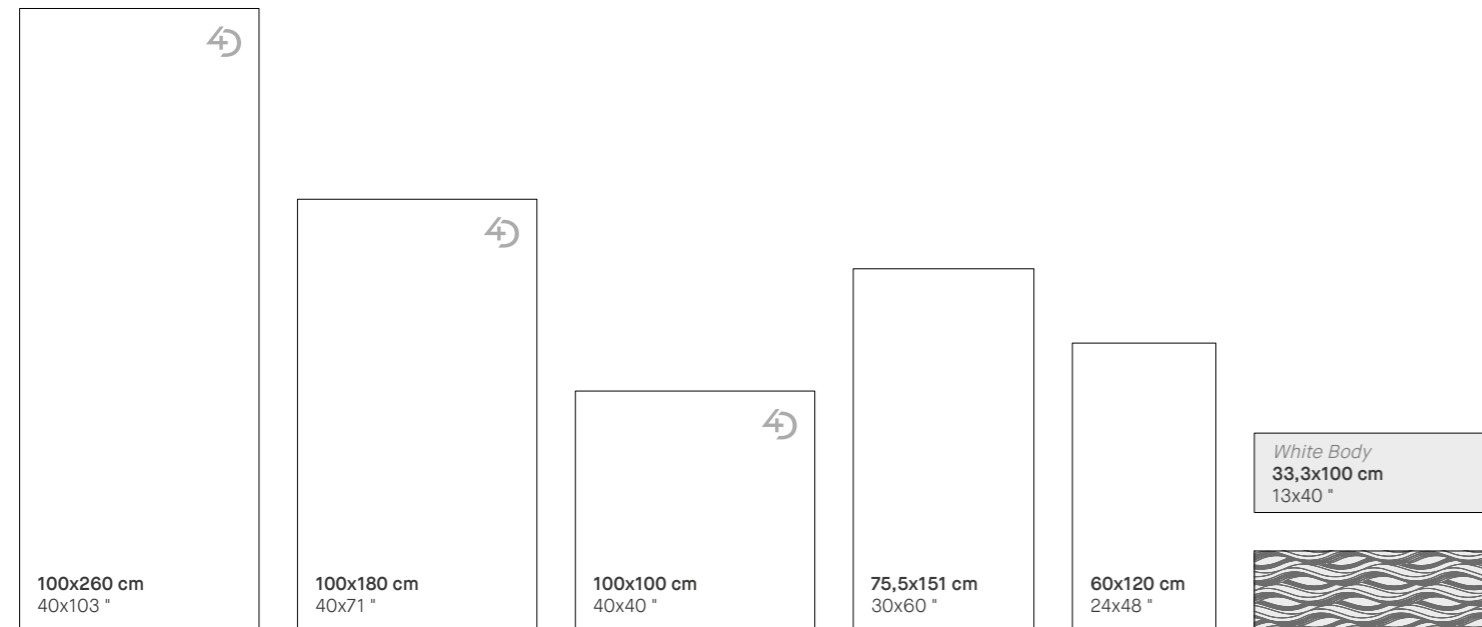

SUPREME is perfect for creating settings conceived to make a unique, highly original impact, elevating the concept of deluxe sophistication to new levels.

SUPREME es la colección donde el diseño y la elegancia se aúnan para sorprendernos. Inspirada en la versión más exclusiva del mármol 'invisible blue', representa una superficie de tonos grises azulados, que contrastan sobre su base blanca, proporcionándole carácter y personalidad a cada una de sus piezas, como si de una obra de arte se tratara. Con una particularidad, y es que su acabado Shaped, introduce efectos matéricos, que realzan todavía más su bella gráfica vetada, ofreciendo una composición que supera la propia naturaleza del mármol original.

Disponible en 4D TECH, en 100x260 cm en acabado Shaped, y en los formatos 180x100 cm y 100x100 cm tanto en Pulido Premium como en acabado Shaped. Y también disponible en acabado Pulido y Natural en formatos 60x120 cm, 75,5x151 cm, y en revestimiento Natural de 33,3x100 cm.

En definitiva, SUPREME es una apuesta ideal para crear espacios únicos y excepcionales, donde lujo y sofisticación alcanzan su máxima expresión.

Special Pieces Piezas Especiales

TRI.	D. MIX	D. CHEVRON	D. TRIANGLE	D. ARR
29,9x25,7 cm 11.8x10.1"	30x30 cm 11.8x11.8"	30x21,9 cm 11.8x8.6"	White Body 29x29 cm 11.4x11.4"	14,6x51 cm 5.7x20.1"

Formats Formatos