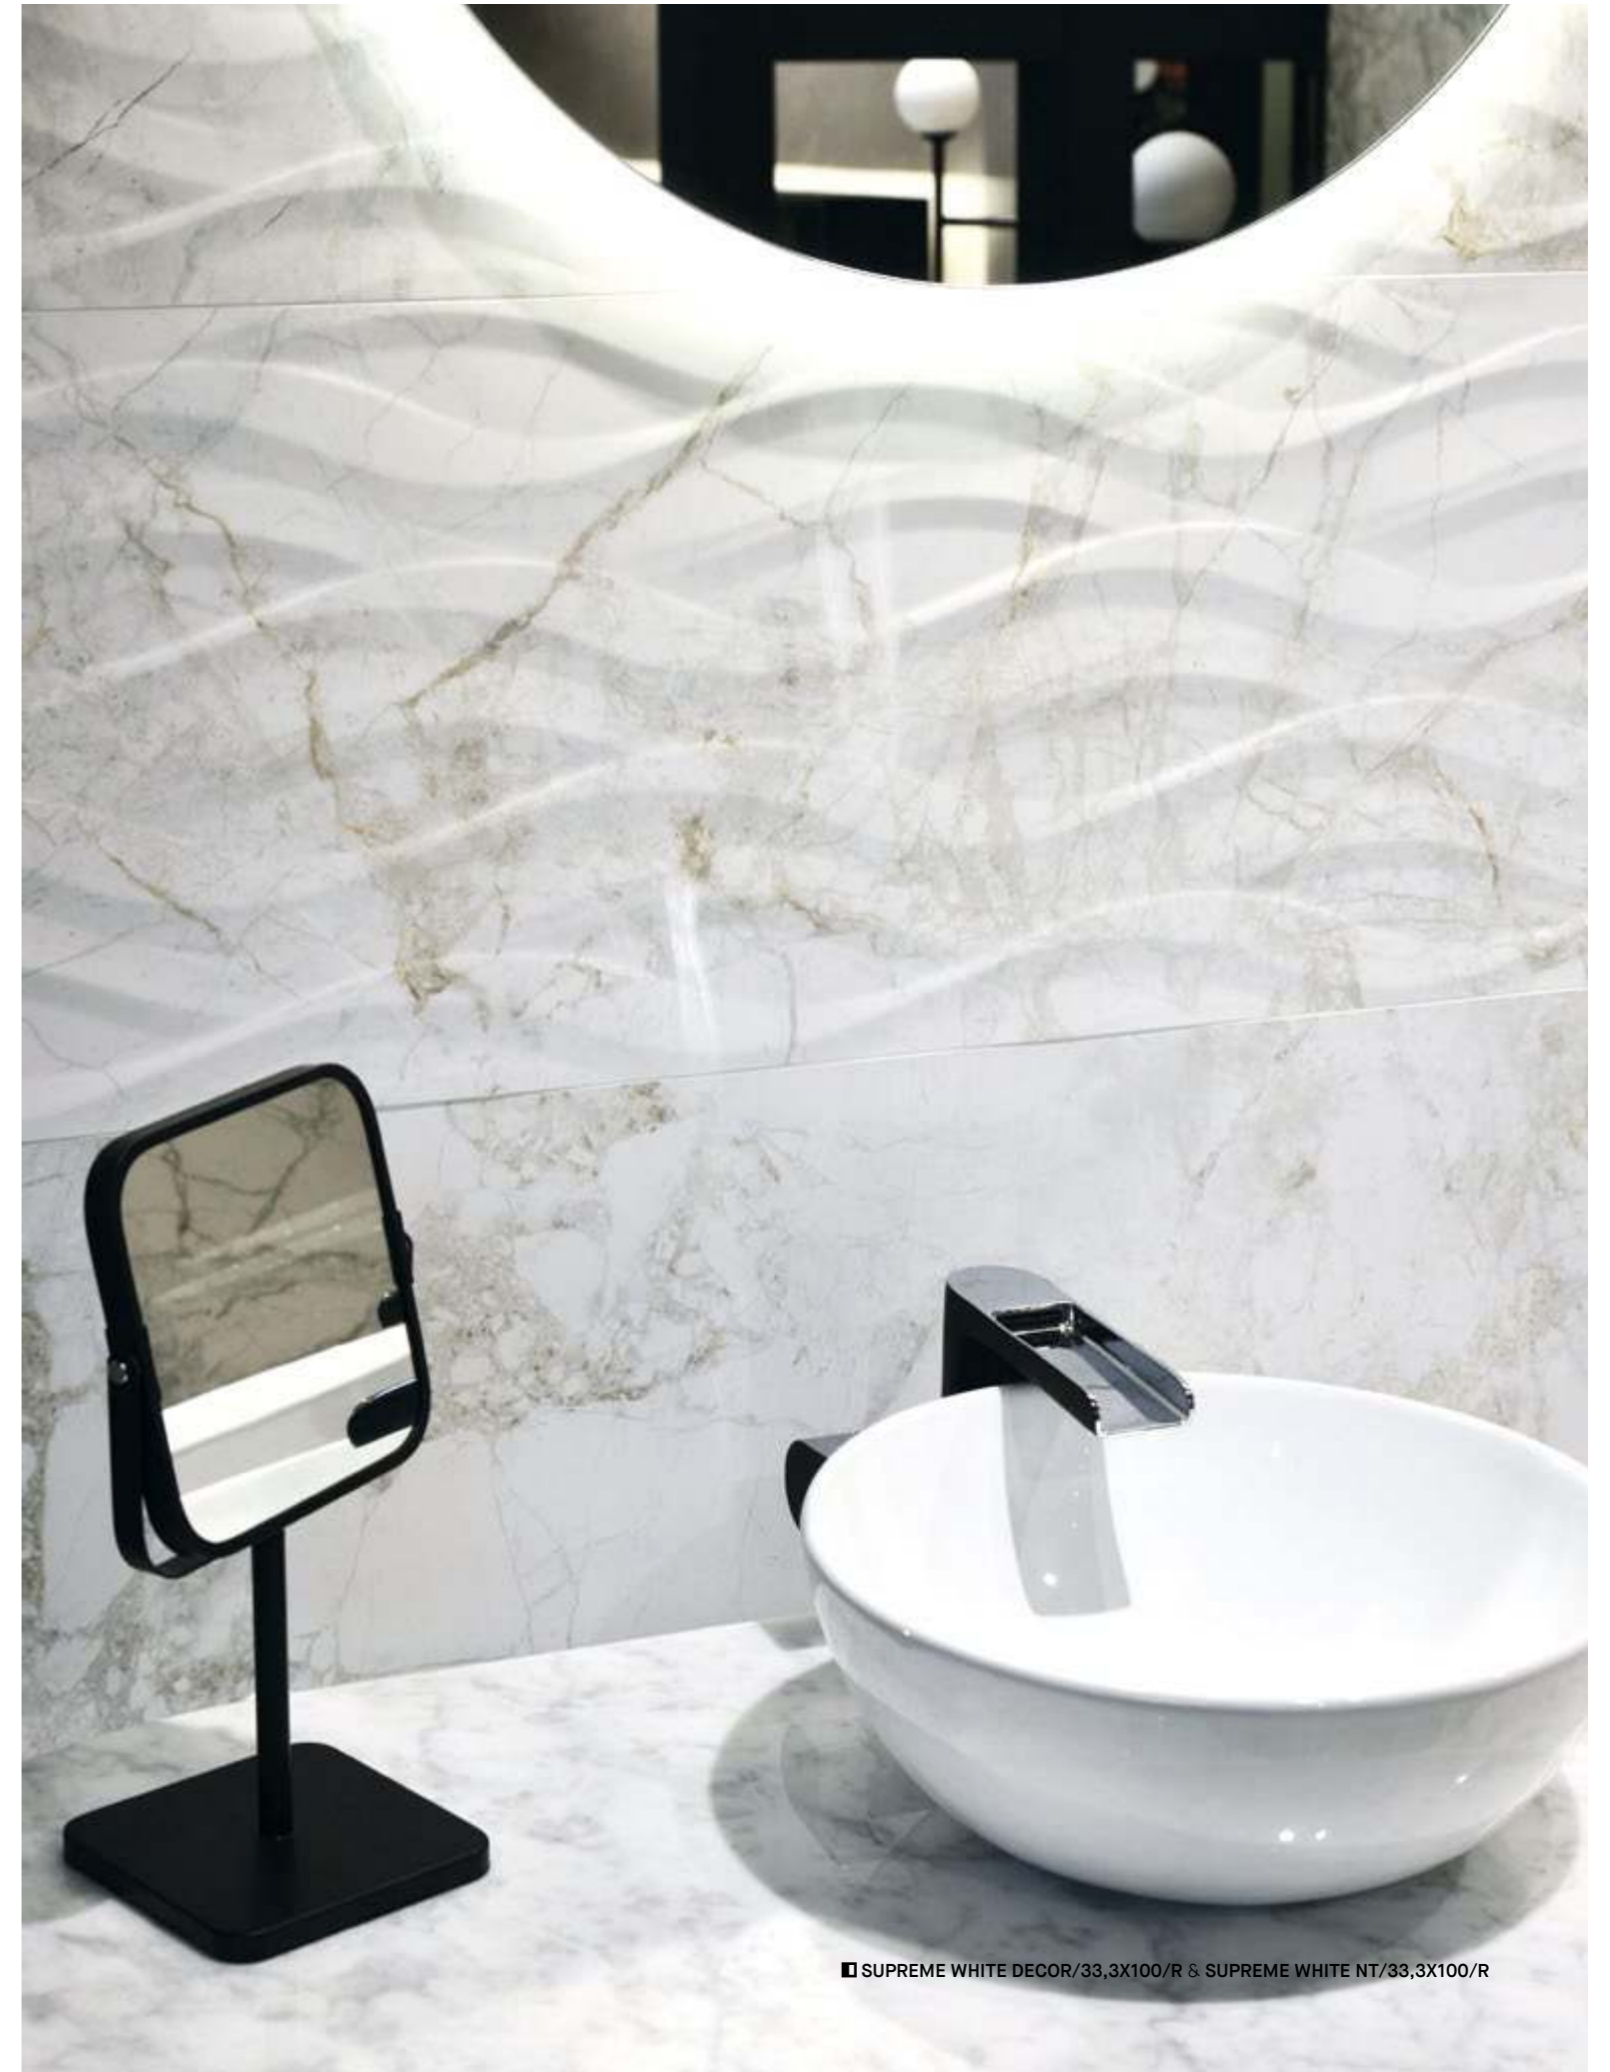

Formats Formatos

Shade variation: V3

**Supreme means elegance, sophistication  
and exclusive distinction.**

*Supreme es exclusividad, elegancia y sofisticación.*

MUSEUM

■ SUPREME WHITE DECOR/33,3X100/R

■ SUPREME WHITE DECOR/33,3X100/R & SUPREME WHITE NT/33,3X100/R