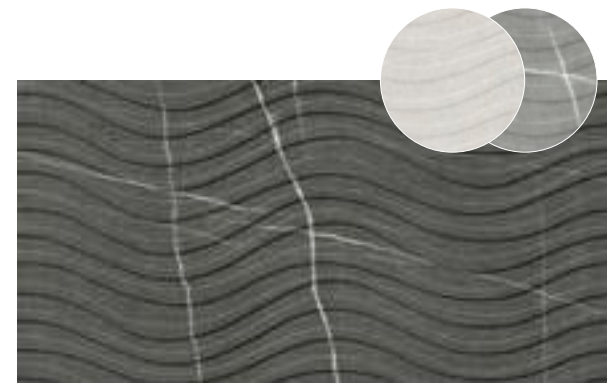

B85 Kairos Pearl Matt 59,5x119,2 Rect.
B85 Kairos Grey Matt 59,5x119,2 Rect.
B85 Kairos Graphite Matt 59,5x119,2 Rect.

B49 Kairos Pearl Matt 75x75 Rect.
B49 Kairos Grey Matt 75x75 Rect.
B49 Kairos Graphite Matt 75x75 Rect.