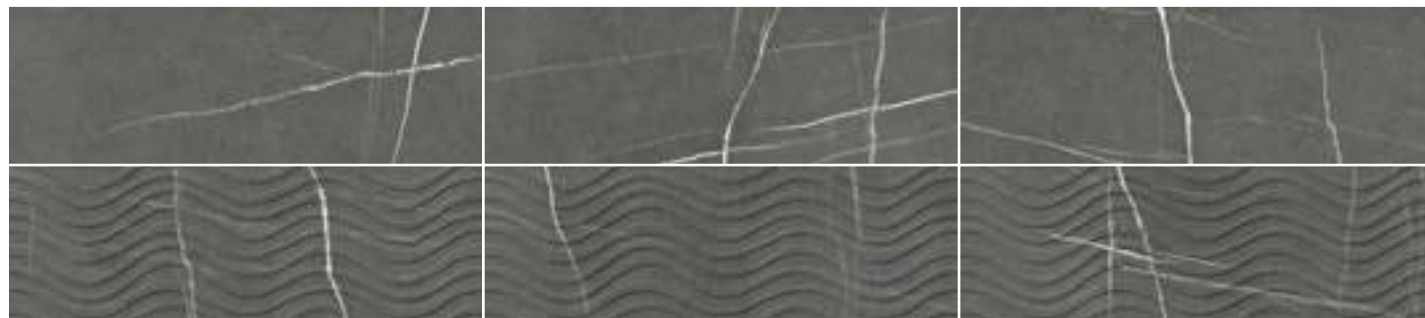

Kairos

WHITE BODY | PASTA BLANCA
30x90 · 12"x36" 60x60 · 24"x24"

30x90 · 12x36"
32 design / diseños

60x60 · 24x24"
48 design / diseños

PEARL

GREY

GRAPHITE

B69 Kairos Pearl Matt 29,5x90 Rect.
B69 Kairos Grey Matt 29,5x90 Rect.
B69 Kairos Graphite Matt 29,5x90 Rect.