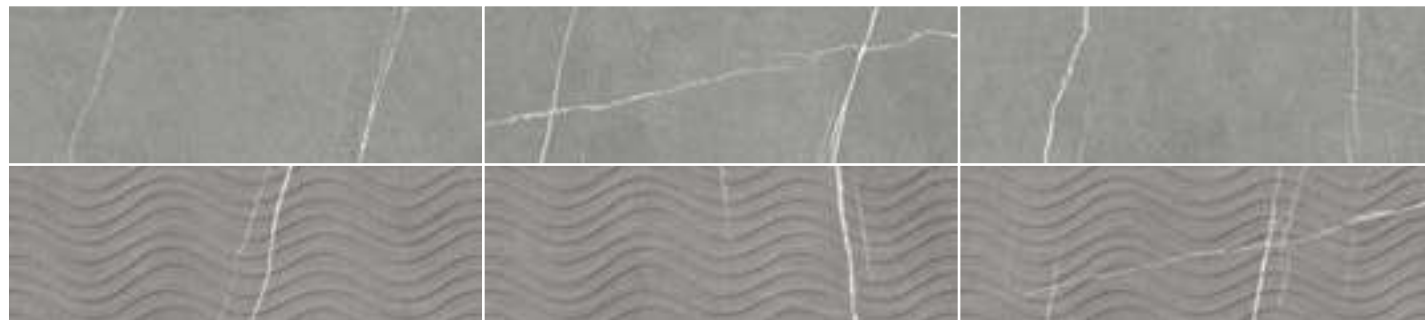

Kairos

WHITE BODY | PASTA BLANCA
30x90 · 12"x36" 60x60 · 24"x24"

30x90 · 12x36"
32 design / diseños

60x60 · 24x24"
48 design / diseños

PEARL

GREY

GRAPHITE

B69 Kairos Pearl Matt 29,5x90 Rect.
B69 Kairos Grey Matt 29,5x90 Rect.
B69 Kairos Graphite Matt 29,5x90 Rect.