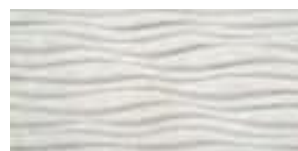

FIRENZE TD PERLA BR

AB5CHS

30x60cm | 12"x24"