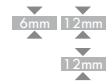

PURE WHITE

纯白

MN078A

DESCRIPTION

经典的场景百搭之选，以体块展现多维感性材质的善良。

A versatile choice for classical scenes, Pure White demonstrates the multi-dimensional and practical characters.

SPECIFICATION

Size: 1600X3200X6/12mm
126" X 63" X 1/4" 126" X 63" X 1/2"

干粒抛 / Nanotech Polished

哑光面 / Satin(Matt)