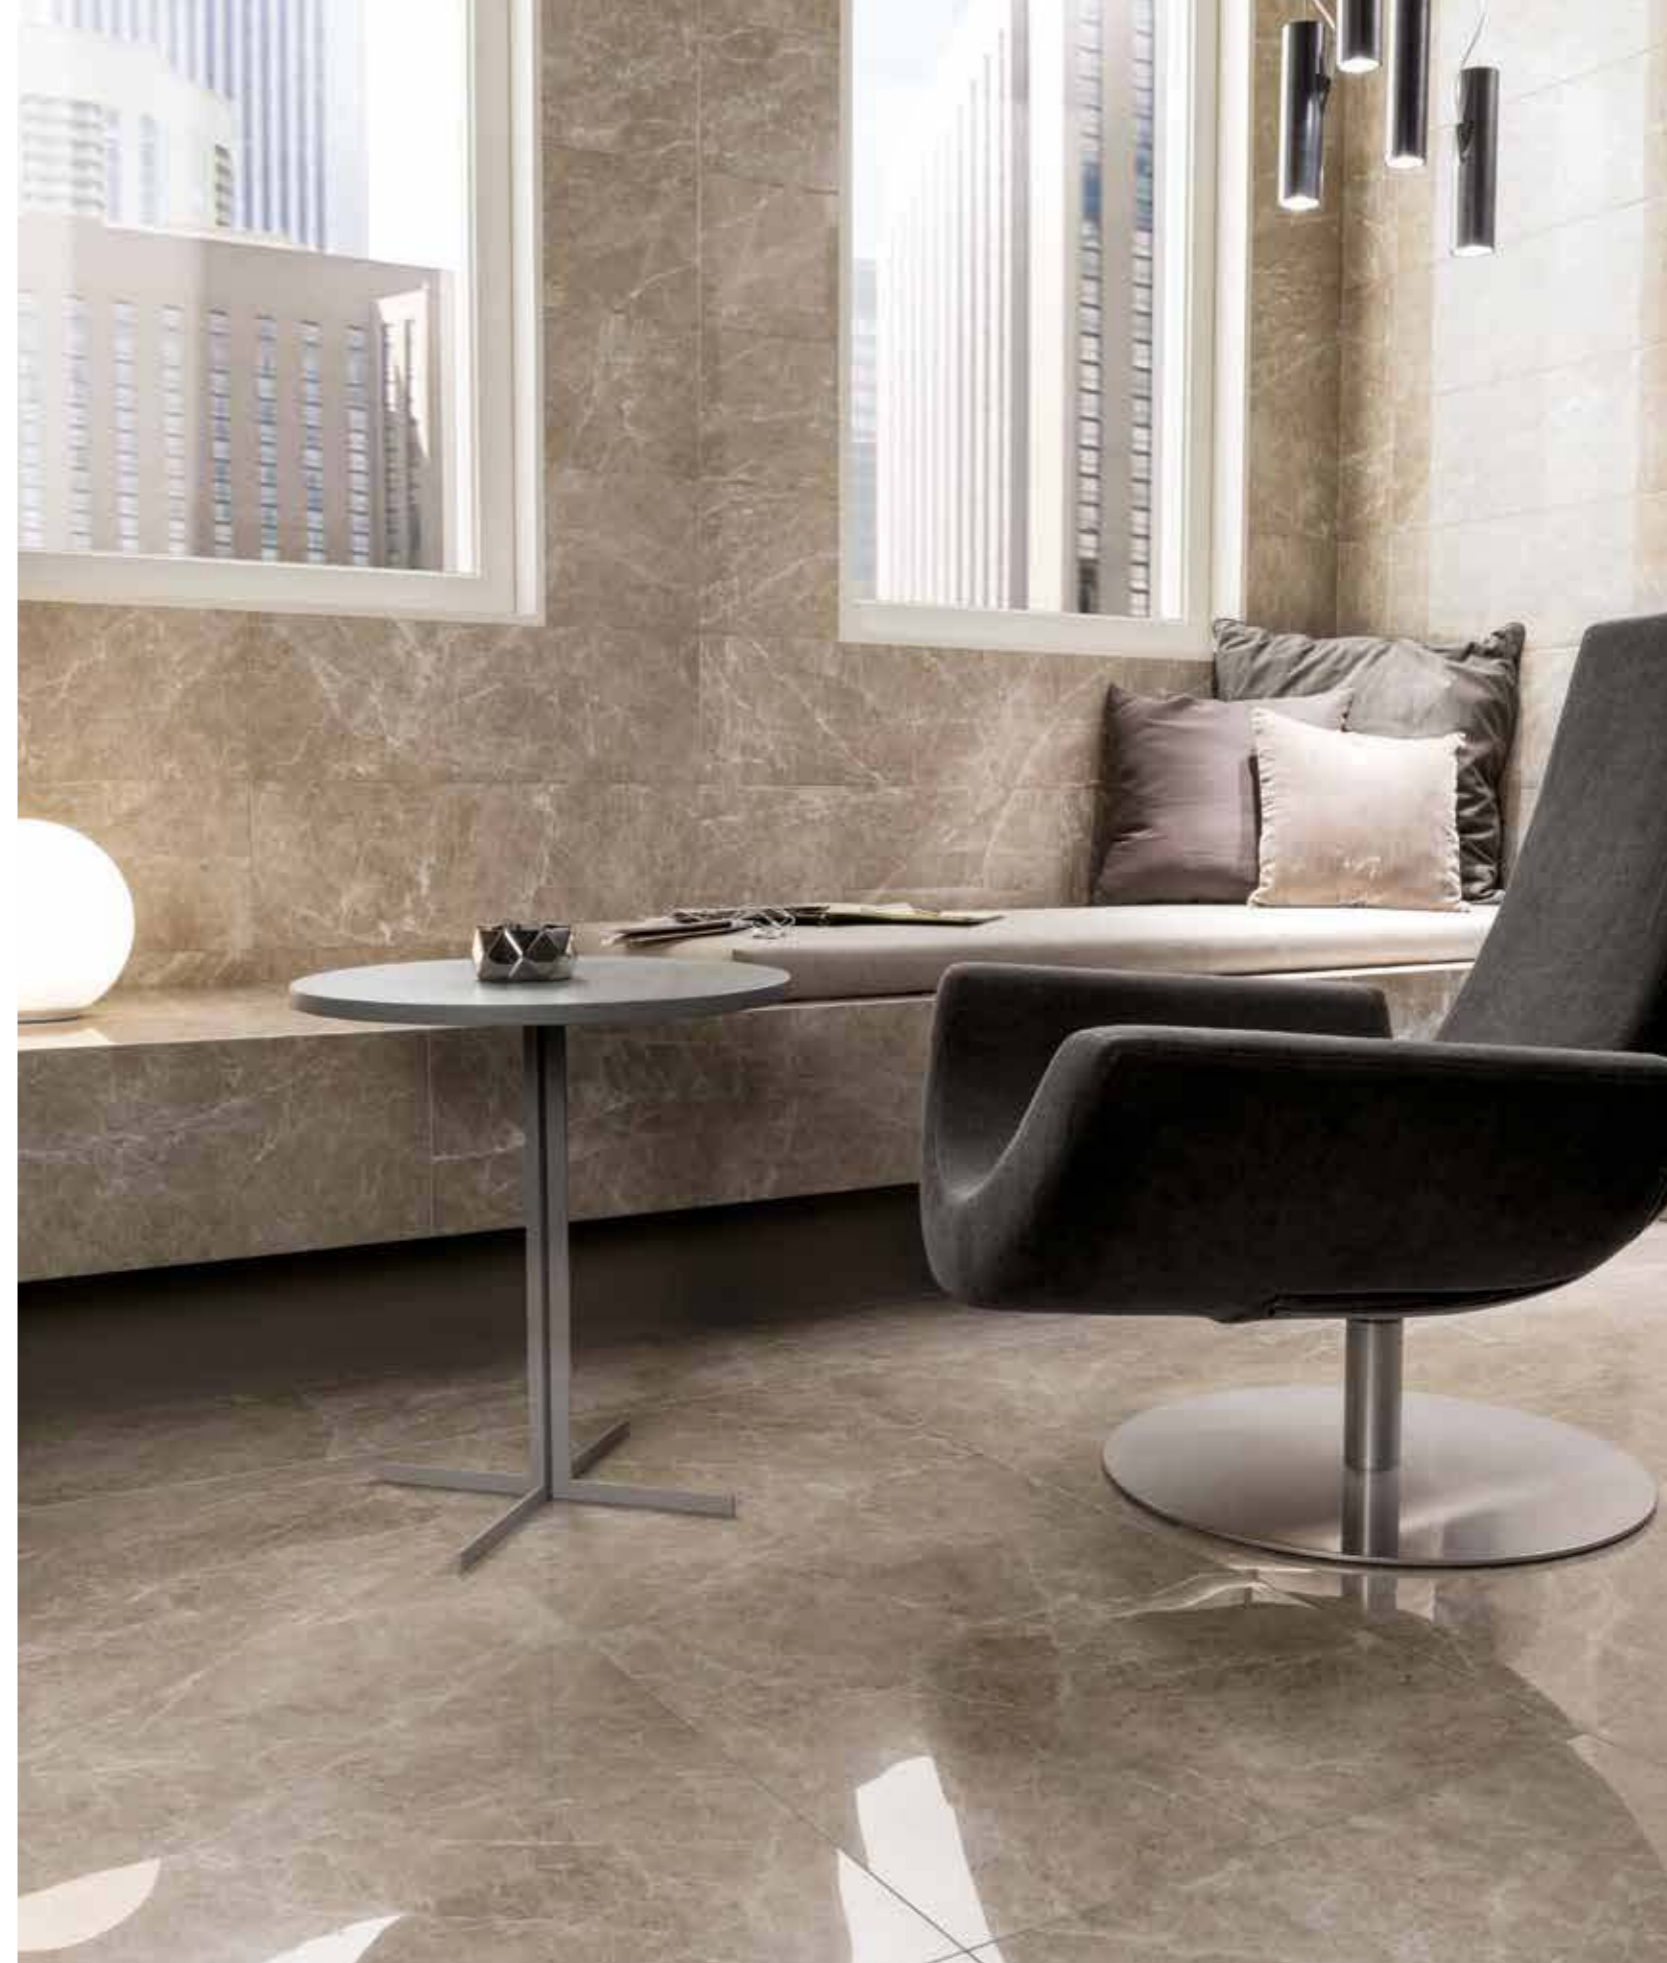

Full Design Project represents a new way of designing, manufacturing and displaying ceramic tile products, marking a passage from the concept of collection to the broader concept of coordinated design project. The "full design" projects are aimed at meeting, in a comprehensive and concrete way, the needs of the target they take inspiration from. Complete and versatile projects perfect for floors and walls, characterised by a combination of different sizes, finishes and decors for original venues meeting the needs of the most demanding customers.