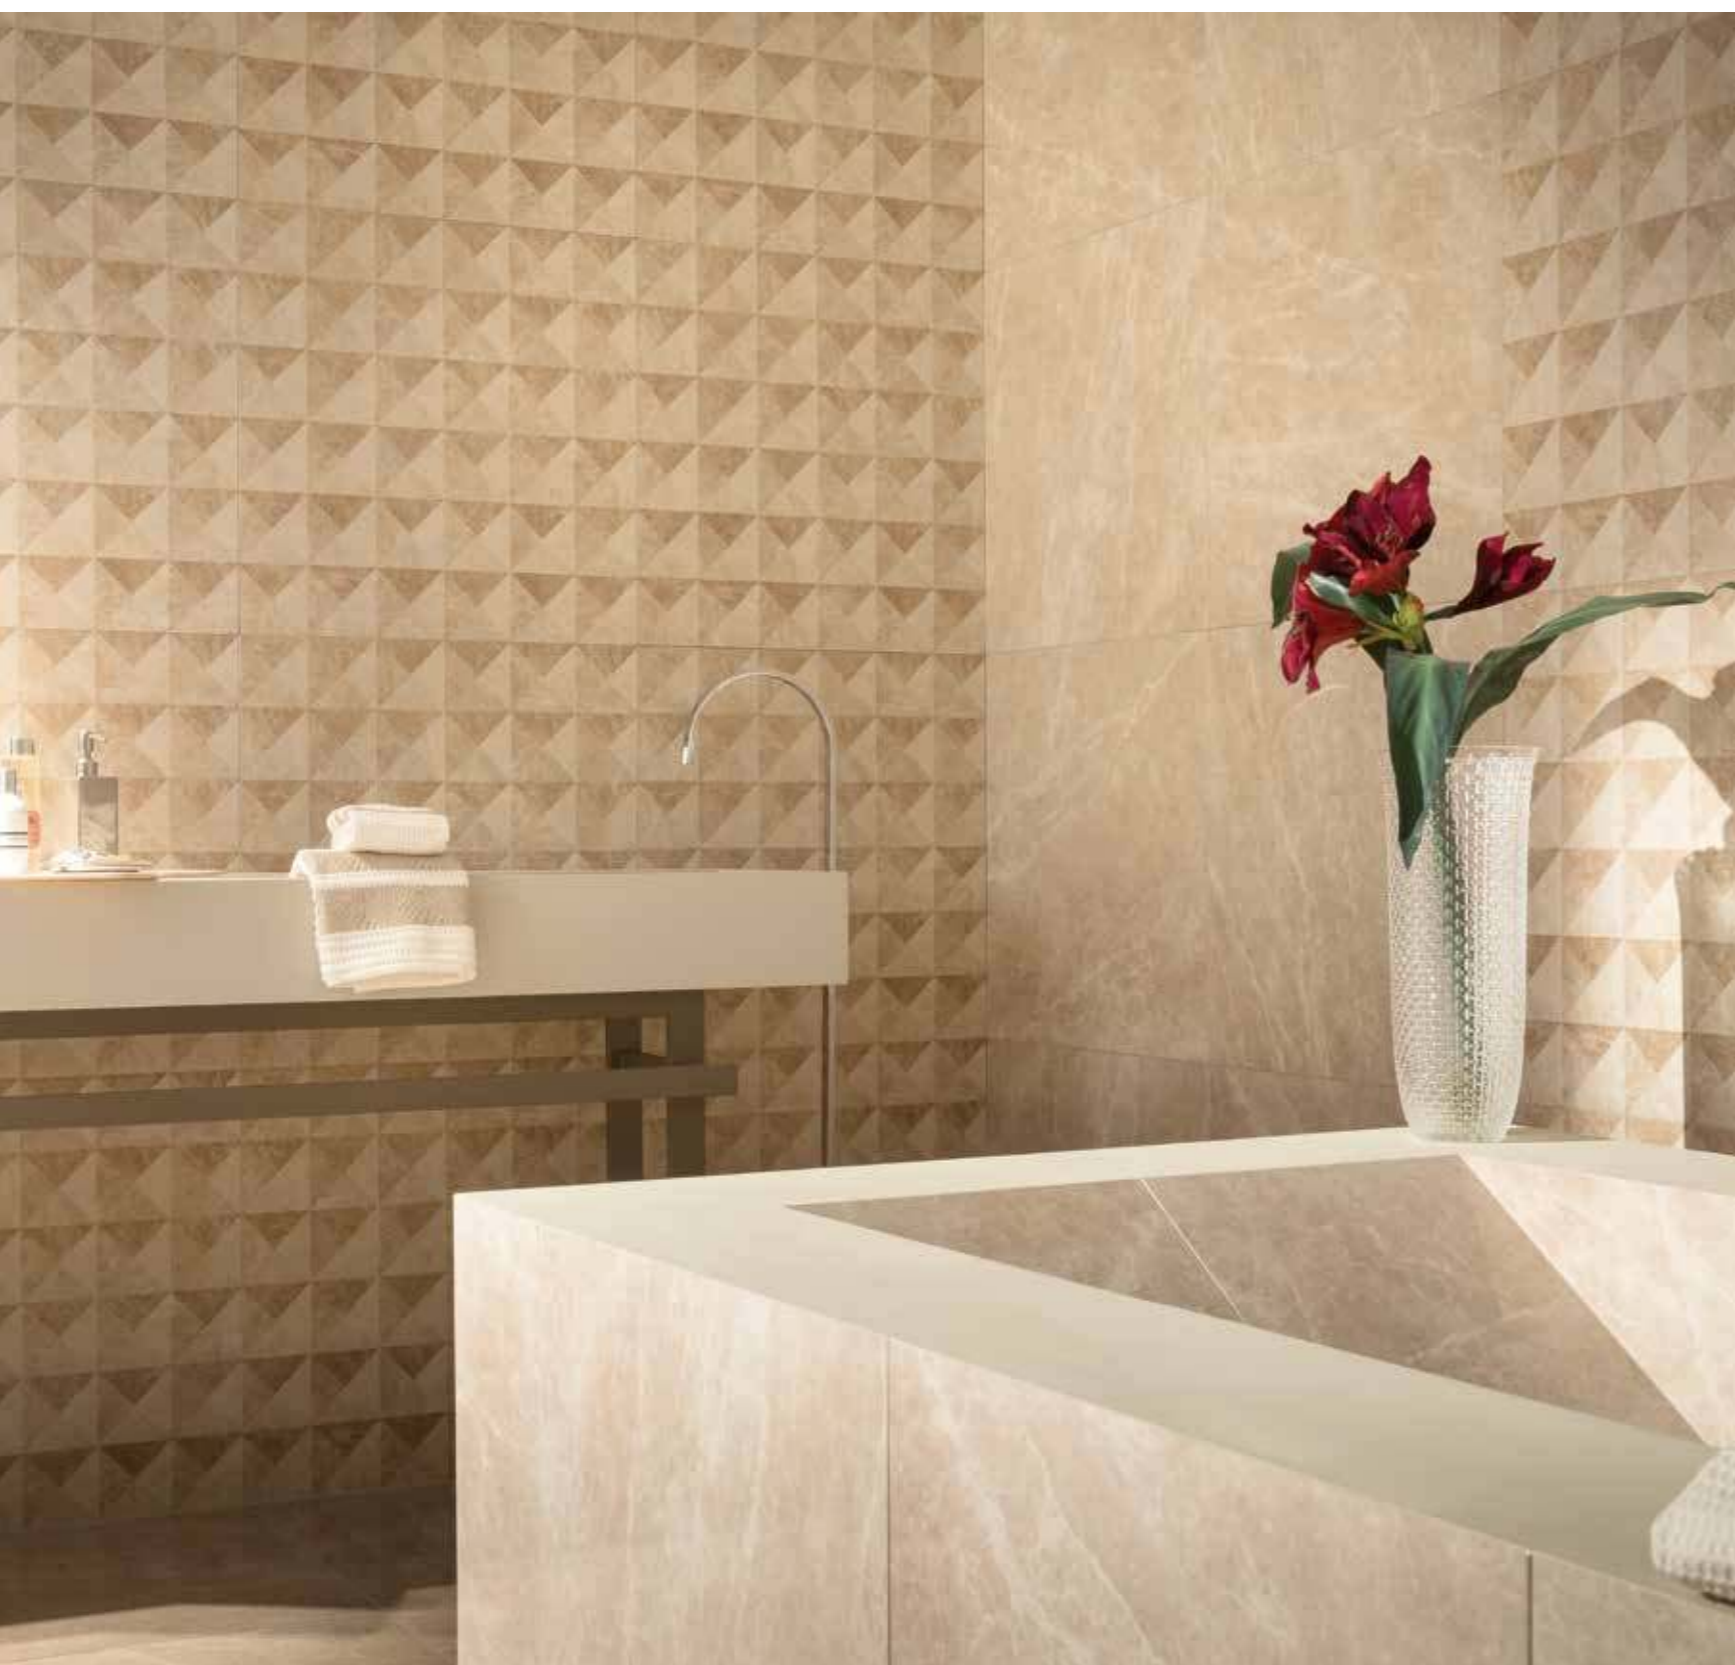

ИЗЯЩНАЯ ЭЛЕГАНТНОСТЬ

Благодаря чередованию декоративного элемента Illusion и богатых мраморных поверхностей ванная комната приобретает роскошную изысканность. Цветовые сочетания тон в тон способствуют уютной релаксации.

SEMPLICE ELEGANZA

L'alternanza del decoro Illusion e di superfici effetto marmo declinate in infinite varianti grafiche crea una sala da bagno lussuosa e sofisticata. L'accostamento tono su tono garantisce un effetto complessivo di esclusivo relax, per un'atmosfera rigenerante, calda e distesa.

EASY ELEGANCE

The alternation of the Illusion decor and the marble effect surfaces in innumerable graphic versions creates a luxury bathroom for a final effect of exclusive relaxation, a regenerating, warm and cosy atmosphere.