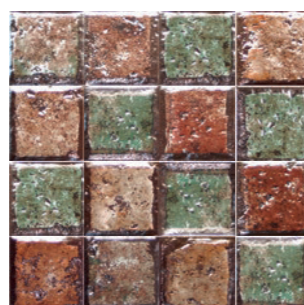

Metalic Silver 31.2x31.2 PR 7.5x7.5  
(12.2x12.2'') B35

Metalic Green 31.2x31.2 (12.2x12.2'')  
B28

Metalic Pre Green 31.2x31.2  
(12.2x12.2'') B28

Metalic Green 31.2x31.2 PR 7.5x7.5  
(12.2x12.2'') B35

Metalic Beige 31.2x31.2 (12.2x12.2'')  
B28

Metalic Pre Beige 31.2x31.2  
(12.2x12.2'') B28

Metalic Beige 31.2x31.2 PR 7.5x7.5  
(12.2x12.2'') B35

Metalic Red 31.2x31.2 (12.2x12.2'')  
B28

Metalic Pre Red 31.2x31.2  
(12.2x12.2'') B28

Metalic Red 31.2x31.2 PR 7.5x7.5  
(12.2x12.2'') B35