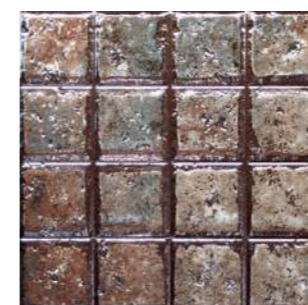

Metalic Green  
15.5x15.5 (6x6'')  
B56

Metalic Beige  
15.5x15.5 (6x6'')  
B56

Metalic White 31.2x31.2 (12.2x12.2'')  
B28

Metalic Pre White 31.2x31.2  
(12.2x12.2'') B28

Metalic White 31.2x31.2 PR 7.5x7.5  
(12.2x12.2'') B35

Metalic Cobalto 31.2x31.2  
(12.2x12.2'') B28

Metalic Pre Cobalto 31.2x31.2  
(12.2x12.2'') B28

Metalic Cobalto 31.2x31.2 PR 7.5x7.5  
(12.2x12.2'') B35

Metalic Silver 31.2x31.2 (12.2x12.2'')  
B28

Metalic Pre Silver 31.2x31.2  
(12.2x12.2'') B28

Metalic Silver 31.2x31.2 PR 7.5x7.5  
(12.2x12.2'') B35

Metalic Green 31.2x31.2 (12.2x12.2'')  
B28

Metalic Pre Green 31.2x31.2  
(12.2x12.2'') B28

Metalic Green 31.2x31.2 PR 7.5x7.5  
(12.2x12.2'') B35

Metalic Beige 31.2x31.2 (12.2x12.2'')  
B28