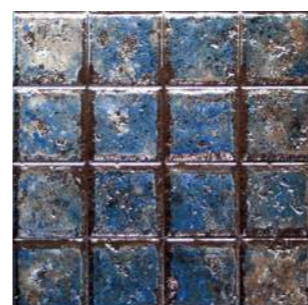

Listelo Metallic Silver 2.5x33.3 (1x13'')  
P11

Metalic Silver  
15.5x15.5 (6x6'')  
B56

Metalic Cobalto  
15.5x15.5 (6x6'')  
B56

Metalic White  
15.5x15.5 (6x6'')  
B56

Metalic Red  
15.5x15.5 (6x6'')  
B56

Metalic Green  
15.5x15.5 (6x6'')  
B56

Metalic Beige  
15.5x15.5 (6x6'')  
B56

Metalic White 31.2x31.2 (12.2x12.2'')  
B28

Metalic Pre White 31.2x31.2  
(12.2x12.2'') B28

Metalic White 31.2x31.2 PR 7.5x7.5  
(12.2x12.2'') B35

Metalic Cobalto 31.2x31.2  
(12.2x12.2'') B28

Metalic Pre Cobalto 31.2x31.2  
(12.2x12.2'') B28

Metalic Cobalto 31.2x31.2 PR 7.5x7.5  
(12.2x12.2'') B35

Metalic Silver 31.2x31.2 (12.2x12.2'')  
B28

Metalic Pre Silver 31.2x31.2  
(12.2x12.2'') B28

Metalic Silver 31.2x31.2 PR 7.5x7.5  
(12.2x12.2'') B35

Metalic Green 31.2x31.2 (12.2x12.2'')  
B28

Metalic Pre Green 31.2x31.2  
(12.2x12.2'') B28

Metalic Green 31.2x31.2 PR 7.5x7.5  
(12.2x12.2'') B35

Metalic Beige 31.2x31.2 (12.2x12.2'')  
B28