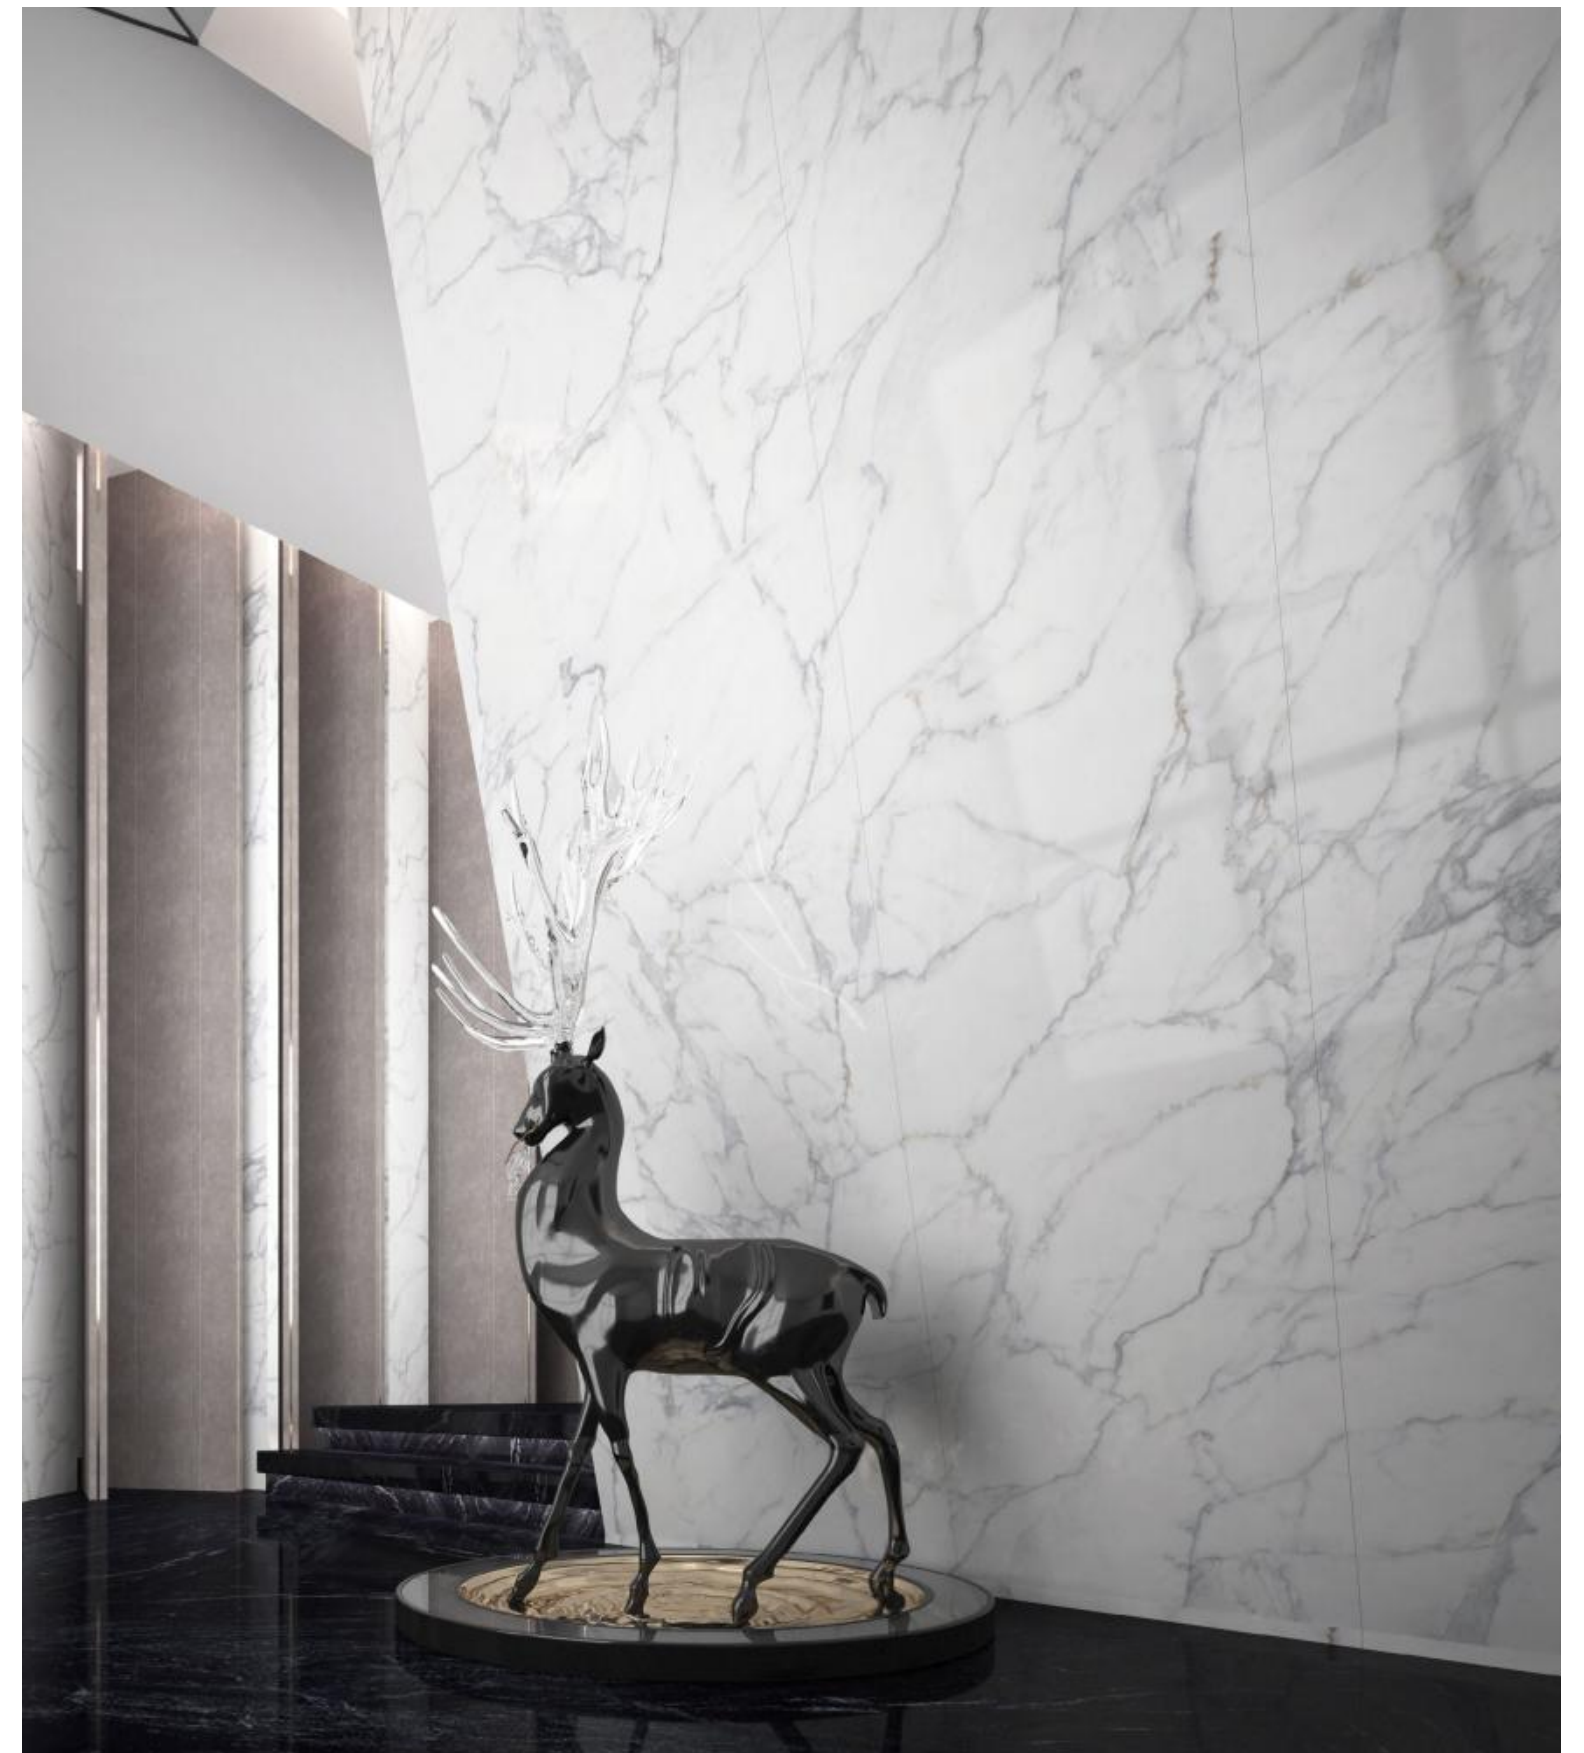

STATUARIO VENATO

阿尔卑斯白

MN027A

DESCRIPTION

纹理细腻渲染优雅气质，却不失大气风范，两者相融于空间内，呈现出一副雪山之美的洁白画卷。

The delicate texture renders the elegant temperament without losing the magnificent style. The decoration for space presents a white picture of the beauty of snow-capped mountains.

SPECIFICATION

Size: 1200X2700X6mm
108" X 48" X 1/4"

干粒抛 / Nanotech Polished
哑光面 / Satin(Matt)

ITEM NO.

MN027AP271206 MN027AY271206

FACE CONTINUITY

STATUARIO VENATINO

大花白