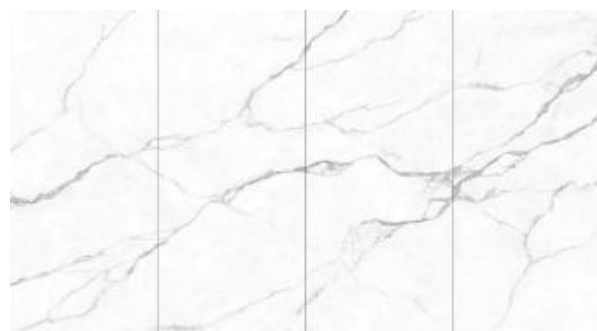

STATUARIO ORO

细纹雪花白

MN022A

DESCRIPTION

白雪皑皑·在于雪山的醇厚·雪地的细腻·冰河的大气·冰洞的随性·凝聚大自然不拘一格的生命力美·复刻白雪的各种形态·为空间带来冬季的无穷意境·

The white snow lies in the mellowness of the snow-capped mountains. The delicateness of the snow, the atmosphere of the glaciers, and the nature of the ice caves condense the eclectic beauty of nature's vitality, and reproduce the various forms of white snow, bringing the infinite artistic conception of winter to the space.

SPECIFICATION

Size: 1200X2700X6mm
108" X 48" X 1/4"

干粒抛 / Nanotech Polished
哑光面 / Satin(Matt)

6mm

ITEM NO.

MN022AP271206 MN022AY271206

FACE CONTINUITY