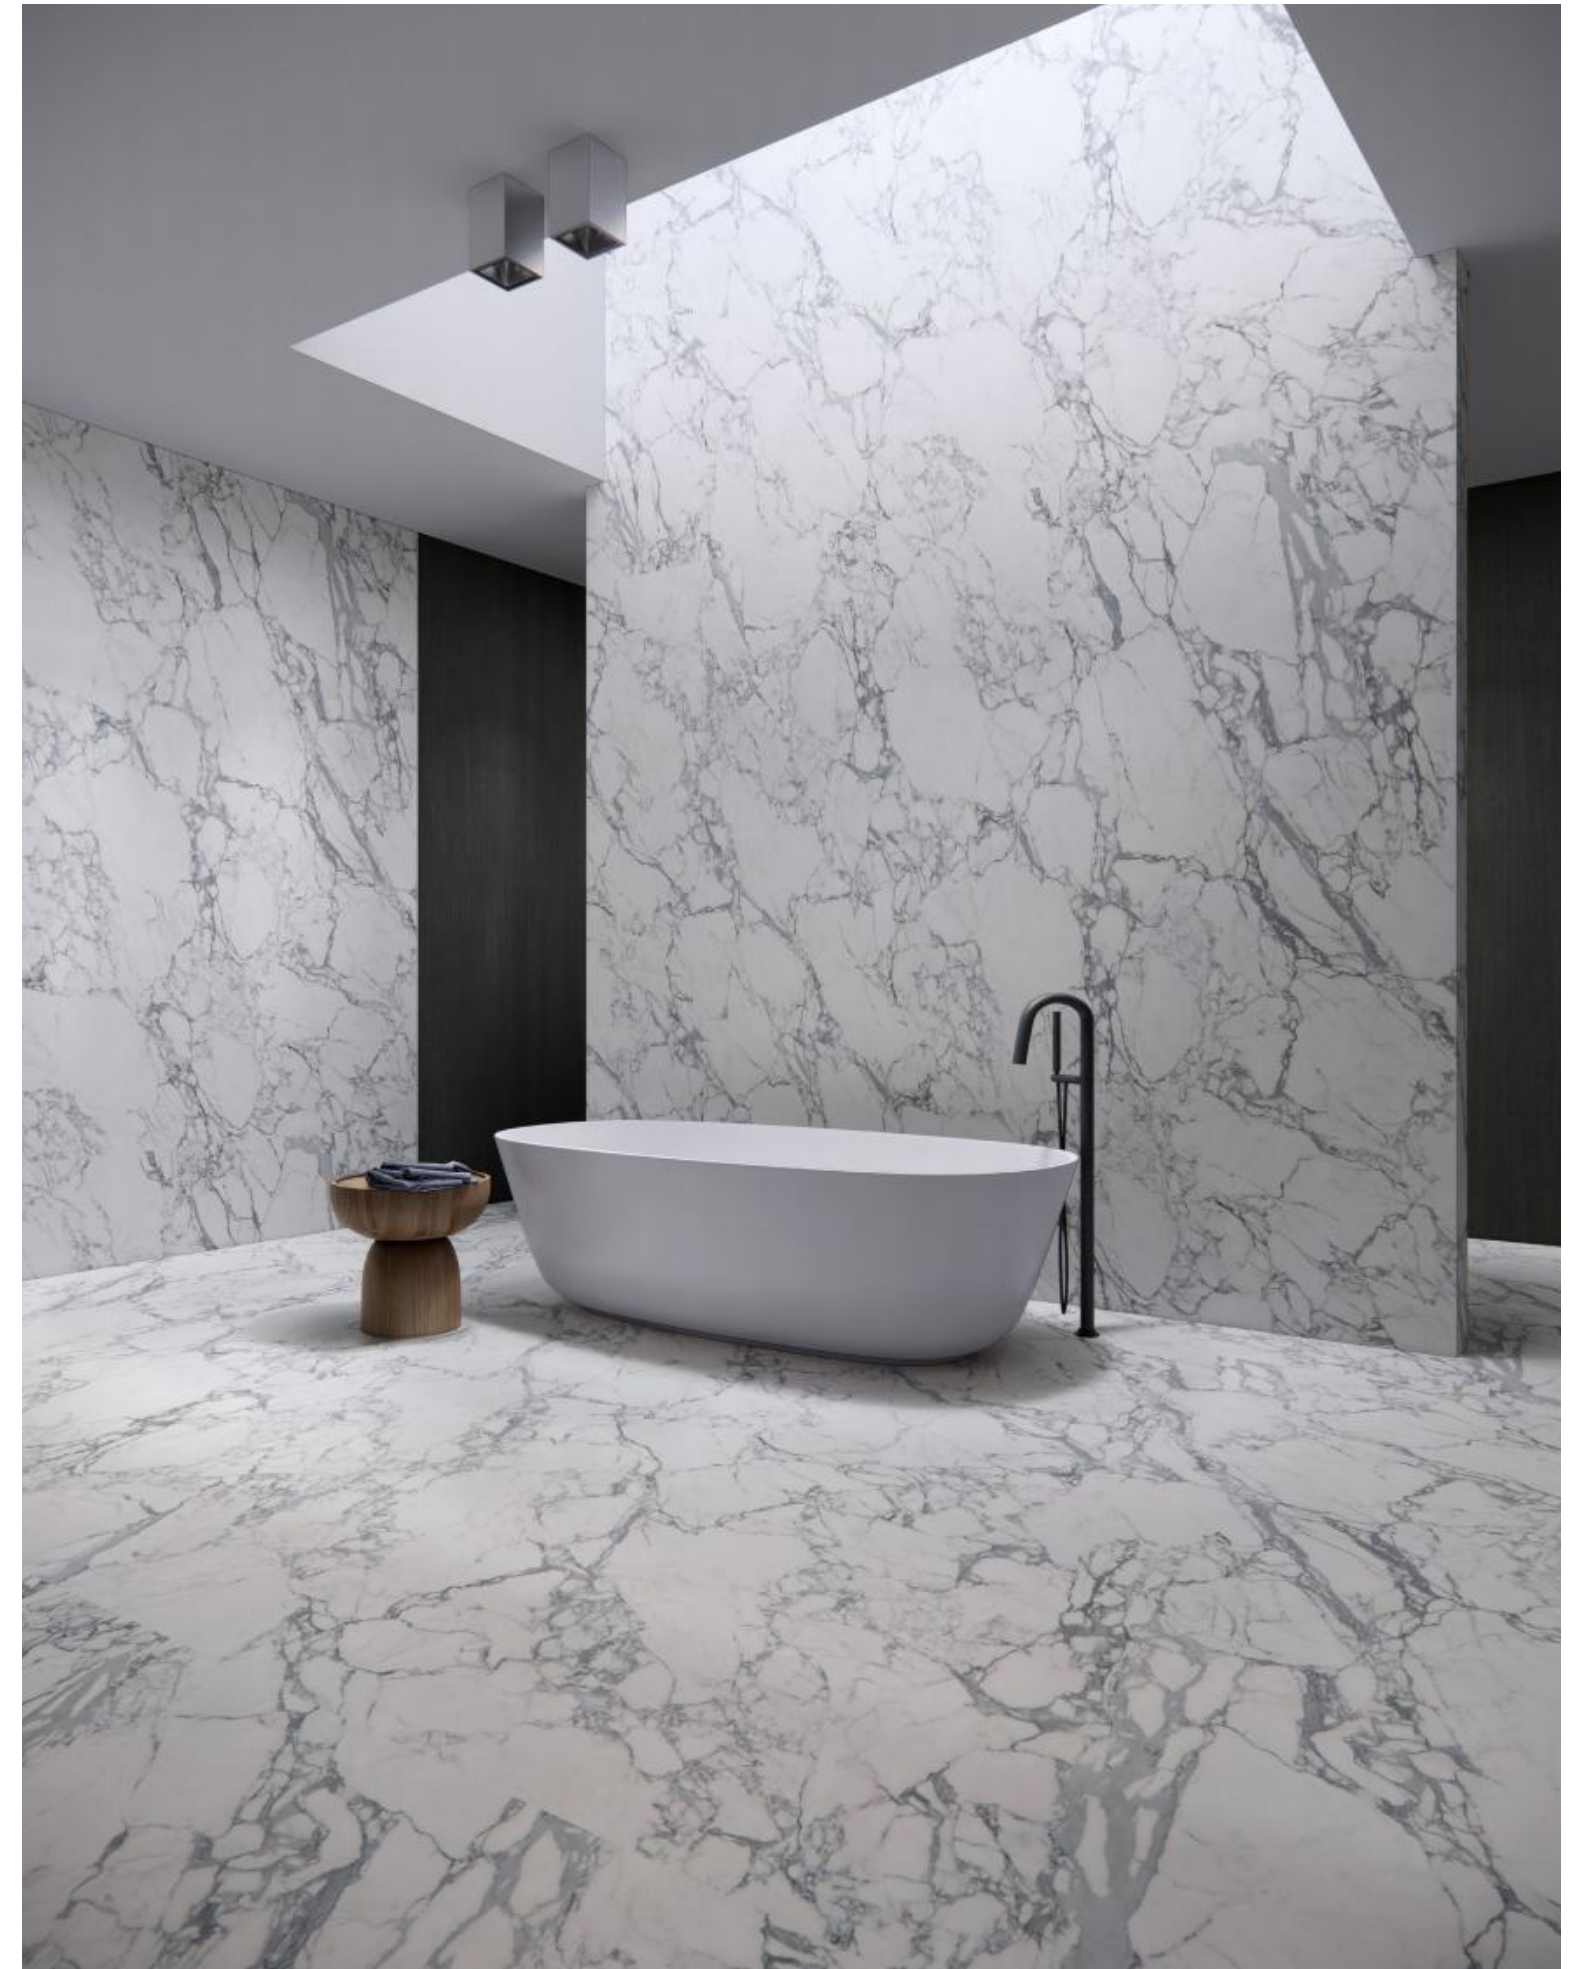

STATUARIO WHITE

网纹雪花白

MN019A

DESCRIPTION

犹如初春季节的冰河开封流动·醇白纹理块看似无序却呈现自然的流畅美感·有着落落大气之风范·

Like the glaciers flowing in the early spring, the mellow and white texture seems to be disordered but presents a natural and smooth beauty with a down-to-earth style.

STATUARIO ORO

细纹雪花白

MN022A

DESCRIPTION

白雪皑皑·在于雪山的醇厚·雪地的细腻·冰河的大气·冰洞的随性·凝聚大自然不拘一格的生命力美·复刻白雪的各种形态·为空间带来冬季的无穷意境·

The white snow lies in the mellowness of the snow-capped mountains. The delicateness of the snow, the atmosphere of the glaciers, and the nature of the ice caves condense the eclectic beauty of nature's vitality, and reproduce the various forms of white snow, bringing the infinite artistic conception of winter to the space.

STATUARIO VENATO

阿尔卑斯白

MN027A

DESCRIPTION

纹理细腻渲染优雅气质，却不失大气风范，两者相融于空间内，呈现出一副雪山之美的洁白画卷。

The delicate texture renders the elegant temperament without losing the magnificent style. The decoration for space presents a white picture of the beauty of snow-capped mountains.

白璧无瑕·柳絮般的石脉仿佛在岩石上勾勒出高纬阳光下的阴影·每一脉都是一笔艺术诗意·

The white jade is flawless, and the catkin-like stone veins seem to outline the shadows under the high-latitude sunlight on the rocks, and each vein is an artistic poem.